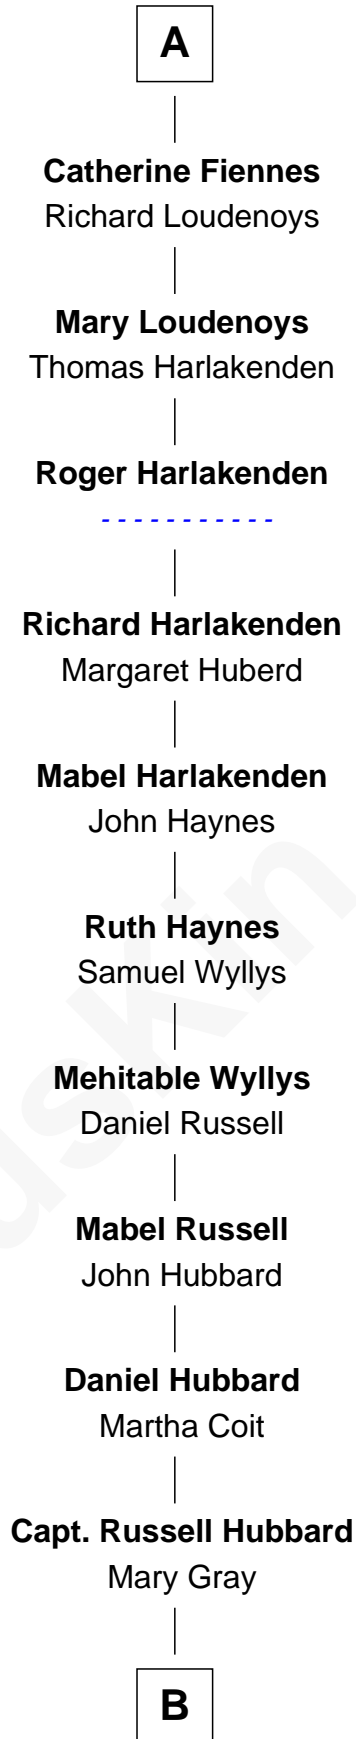

# FamousKin.com Relationship Chart of

**King Edward I**

*King of England*

21st Great-grandfather of

**Anne Baxter**

*Movie Actress*

**King Edward I**

Eleanor of Castile

**Edward II, King of England**

Isabella of France

**Edward III, King of England**

Philippa of Hainault

**Sir Thomas Plantagenet**

Eleanor de Bohun

**Anne Plantagenet**

Sir William Bouchier

**Sir John Bouchier**

Margaret Berners

**Sir Humphrey Bouchier**

Elizabeth Tilney

**Anne Bouchier**

Thomas Fiennes

**A**

**B**

—  
**Martha Hubbard**

David Wright

—  
**Rev. David Wright**

Abigail Goddard

—  
**William Carey Wright**

Anna Lloyd Jones

—  
**Frank Lloyd Wright**

Catherine L. Tobin