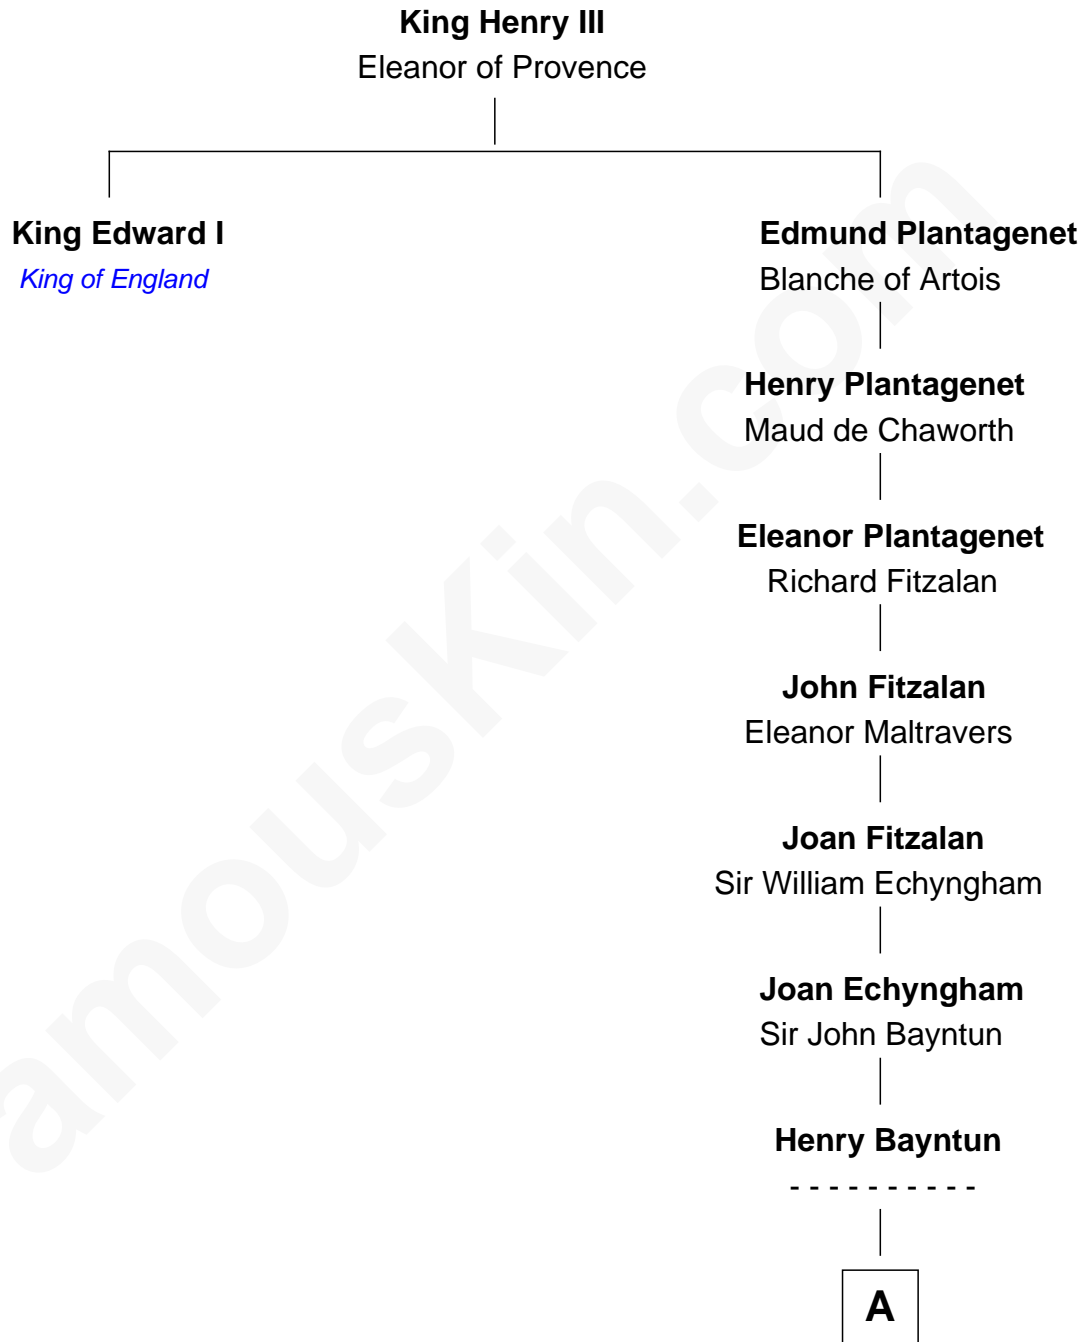

FamousKin.com
Relationship Chart of
King Edward I
King of England

19th great-granduncle of
Barbara (Pierce) Bush
First Lady of President George H.W. Bush

A

Jane Bayntun
Thomas Prowse

Mary Prowse
John Gye

Robert Gye
Grace Dowrish