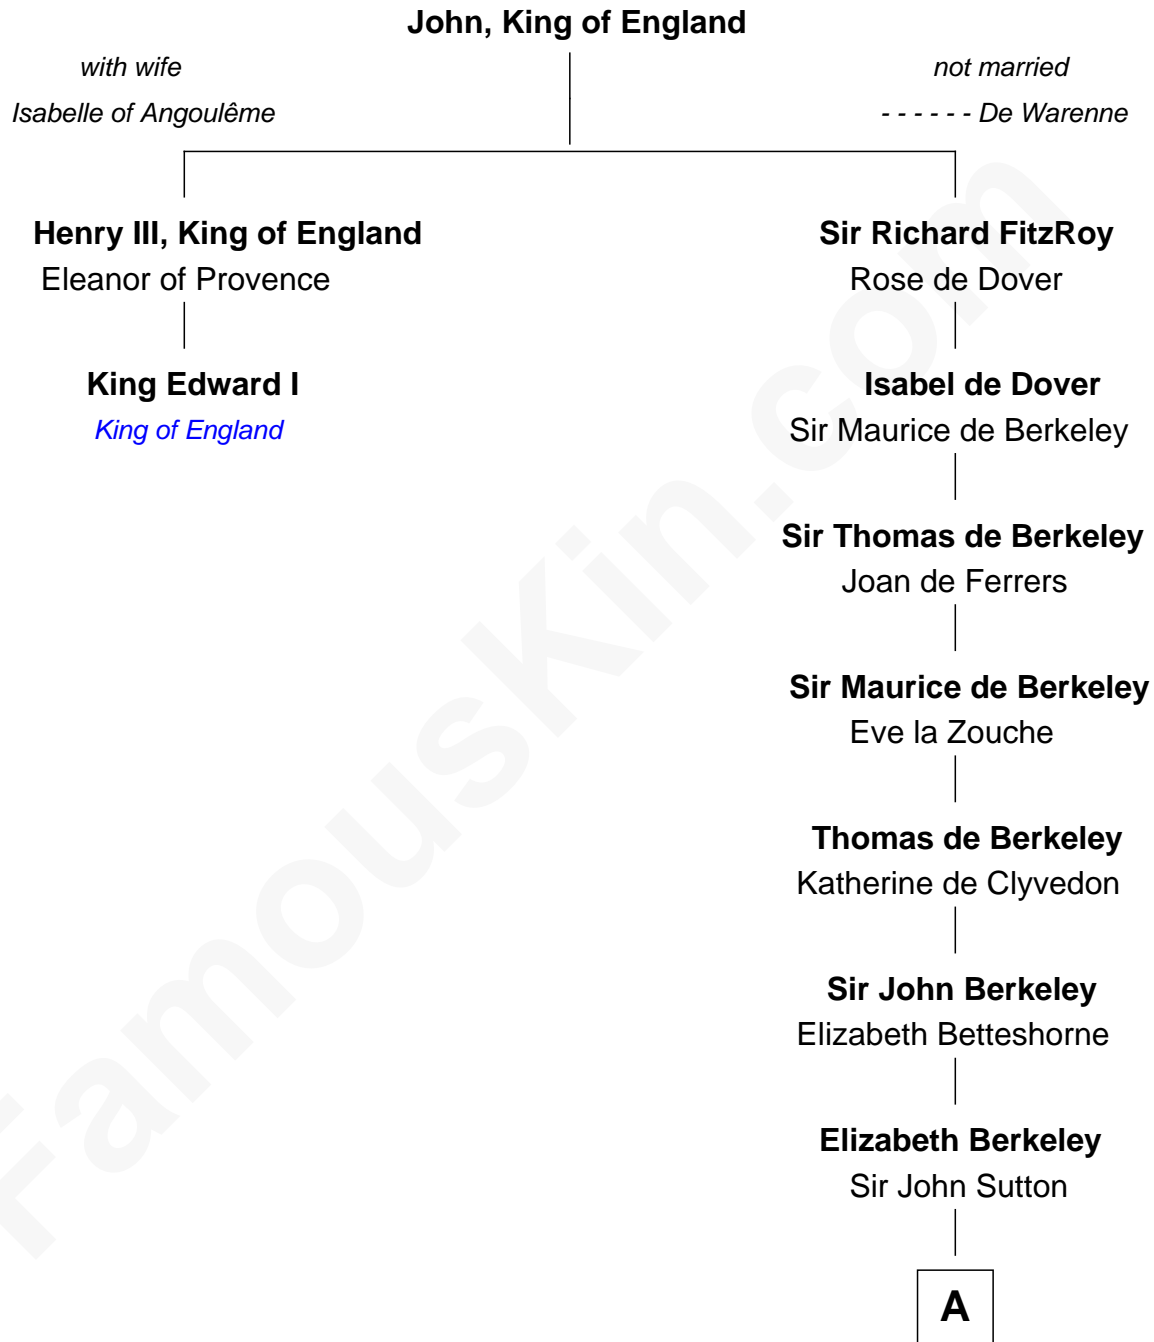

FamousKin.com

Relationship Chart of

King Edward I

King of England

1st cousin 16 times removed of

Bathsheba (Ruggles) Spooner

First woman executed for murder in U.S. by non-British government

A

Sir Edmund Sutton

Joyce Tiptoft

Sir Edward Sutton

Cecily Willoughby

Sir John Sutton

Cecily Grey

Sir Henry Dudley

----- Ashton

Samuel Ruggles

Rev. Timothy Ruggles

Mary White

Timothy Dwight Ruggles

Bathsheba Bourne

Bathsheba (Ruggles) Spooner

First Woman Executed in U.S.