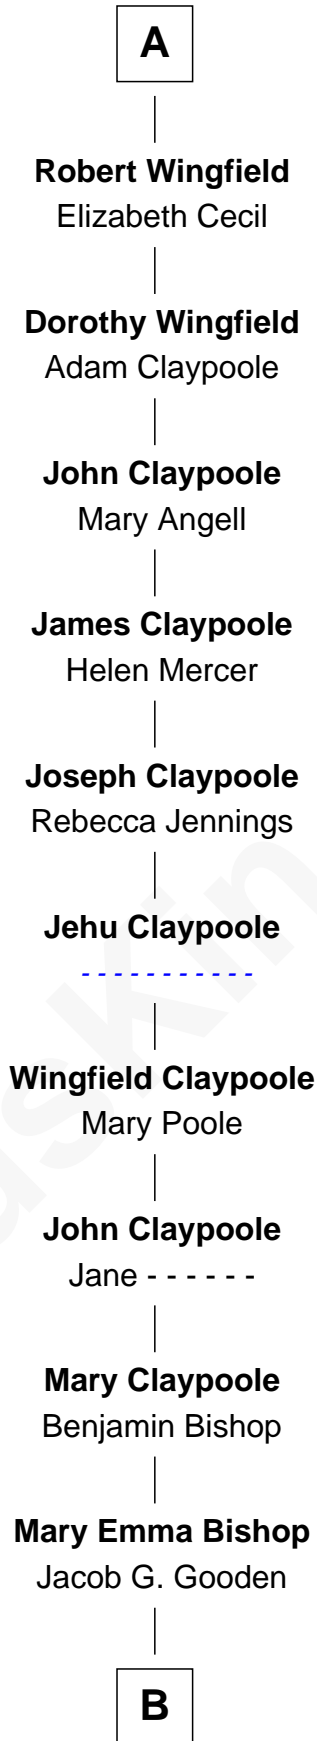

FamousKin.com
Relationship Chart of
King Edward I
King of England

19th Great-grandfather of
Valerie Bertinelli
Television Actress

King Edward I

Eleanor of Castile

Elizabeth Plantagenet

Humphrey de Bohun

Sir William de Bohun

Elizabeth Rookes

Robert Wingfield

Margery Quarles

FamousKin.com

B

—
Ida P. Gooden

Joseph D. Carvin

—
Lester Vodges Carvin