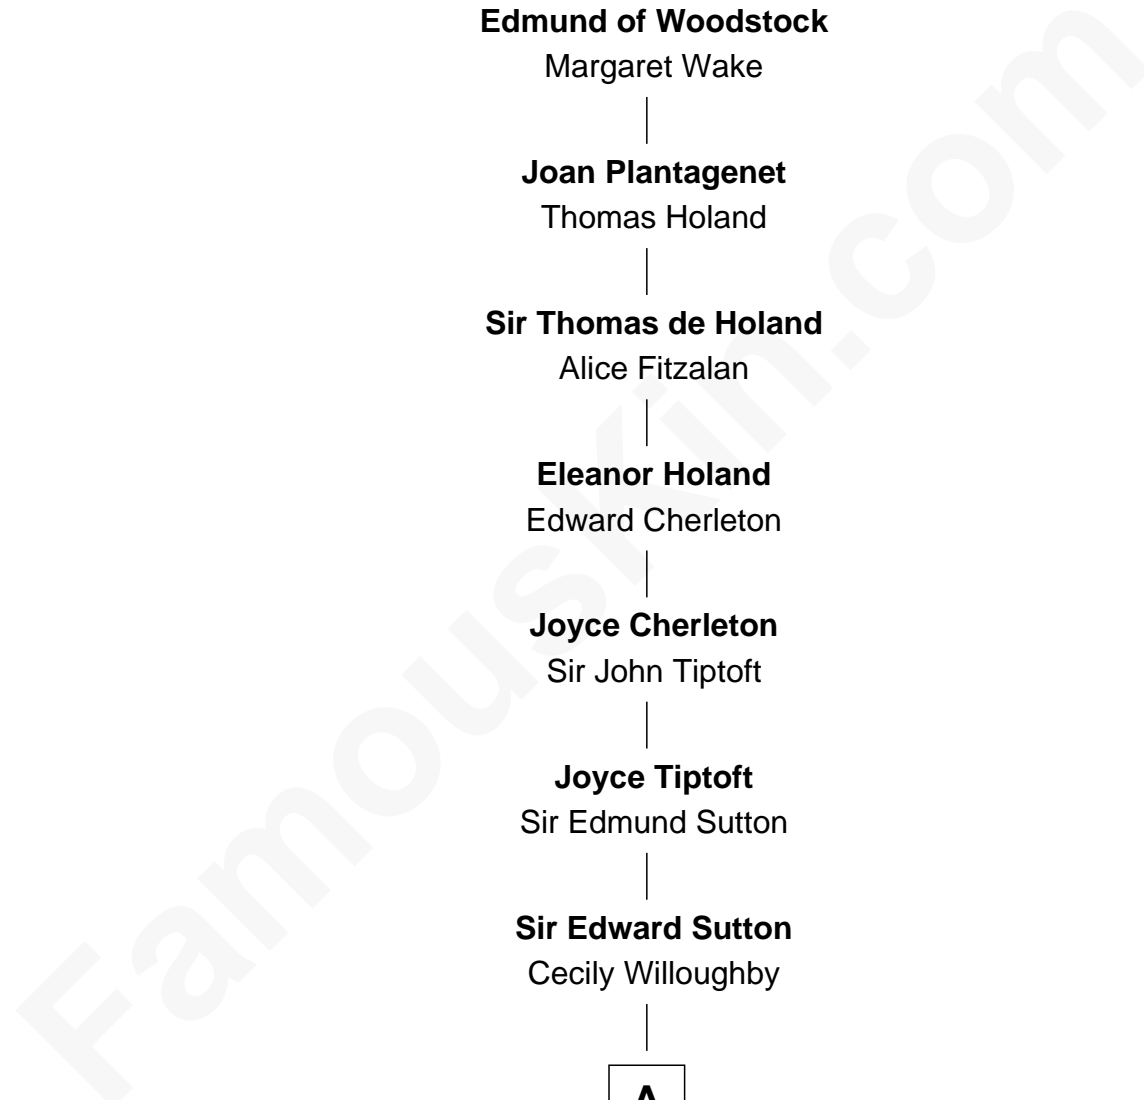

FamousKin.com
Relationship Chart of
King Edward I
King of England

19th Great-grandfather of
Tennessee Williams
Author of A Streetcar Named Desire

King Edward I

Margaret of France

Edmund of Woodstock

Margaret Wake

Joyce Tiptoft

Sir Edmund Sutton

Sir Edward Sutton

Cecily Willoughby

A

A

Sir John Sutton

Cecily Grey

Sir Henry Dudley

----- Ashton

Probable

Roger Dudley

Susanna Thorne

Gov. Thomas Dudley

Dorothy York

Mercy Dudley