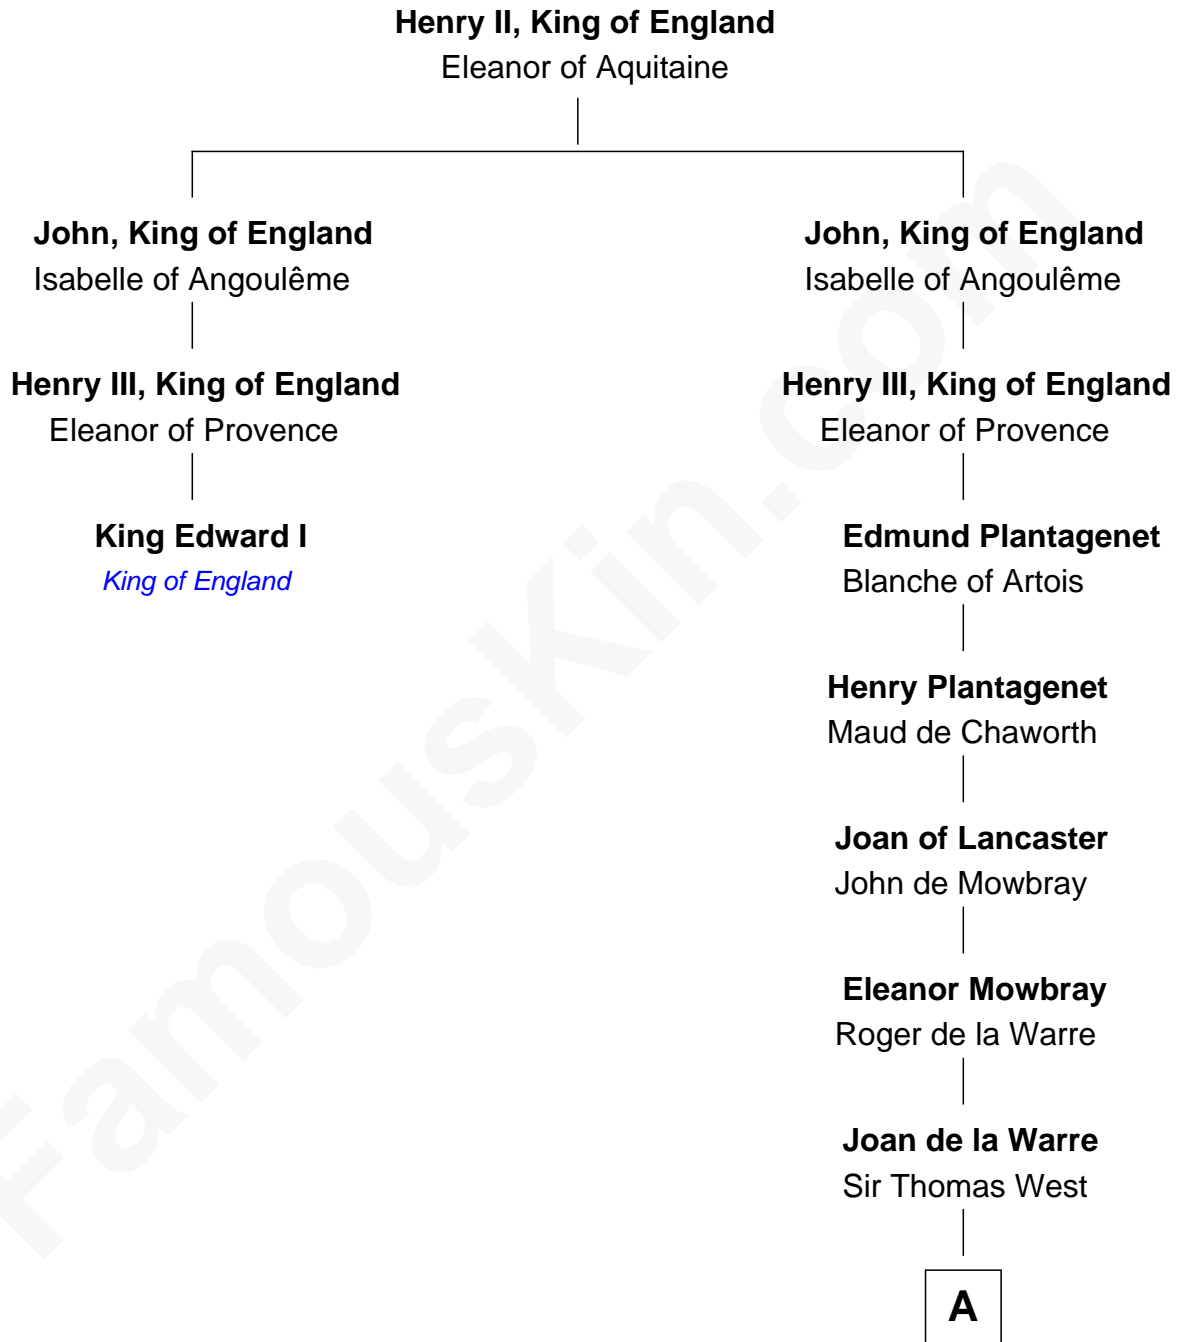

FamousKin.com
Relationship Chart of
King Edward I
King of England

2nd cousin 17 times removed of
William C. C. Claiborne
1st Governor of Louisiana

A

Sir Reynold West

Margaret Thorley

Sir Richard West

Katherine Hungerford

Sir Thomas West

Eleanor Copley

Sir George West

Elizabeth Morton

Sir William West

Elizabeth Strange

Sir Thomas West

Anne Knollys