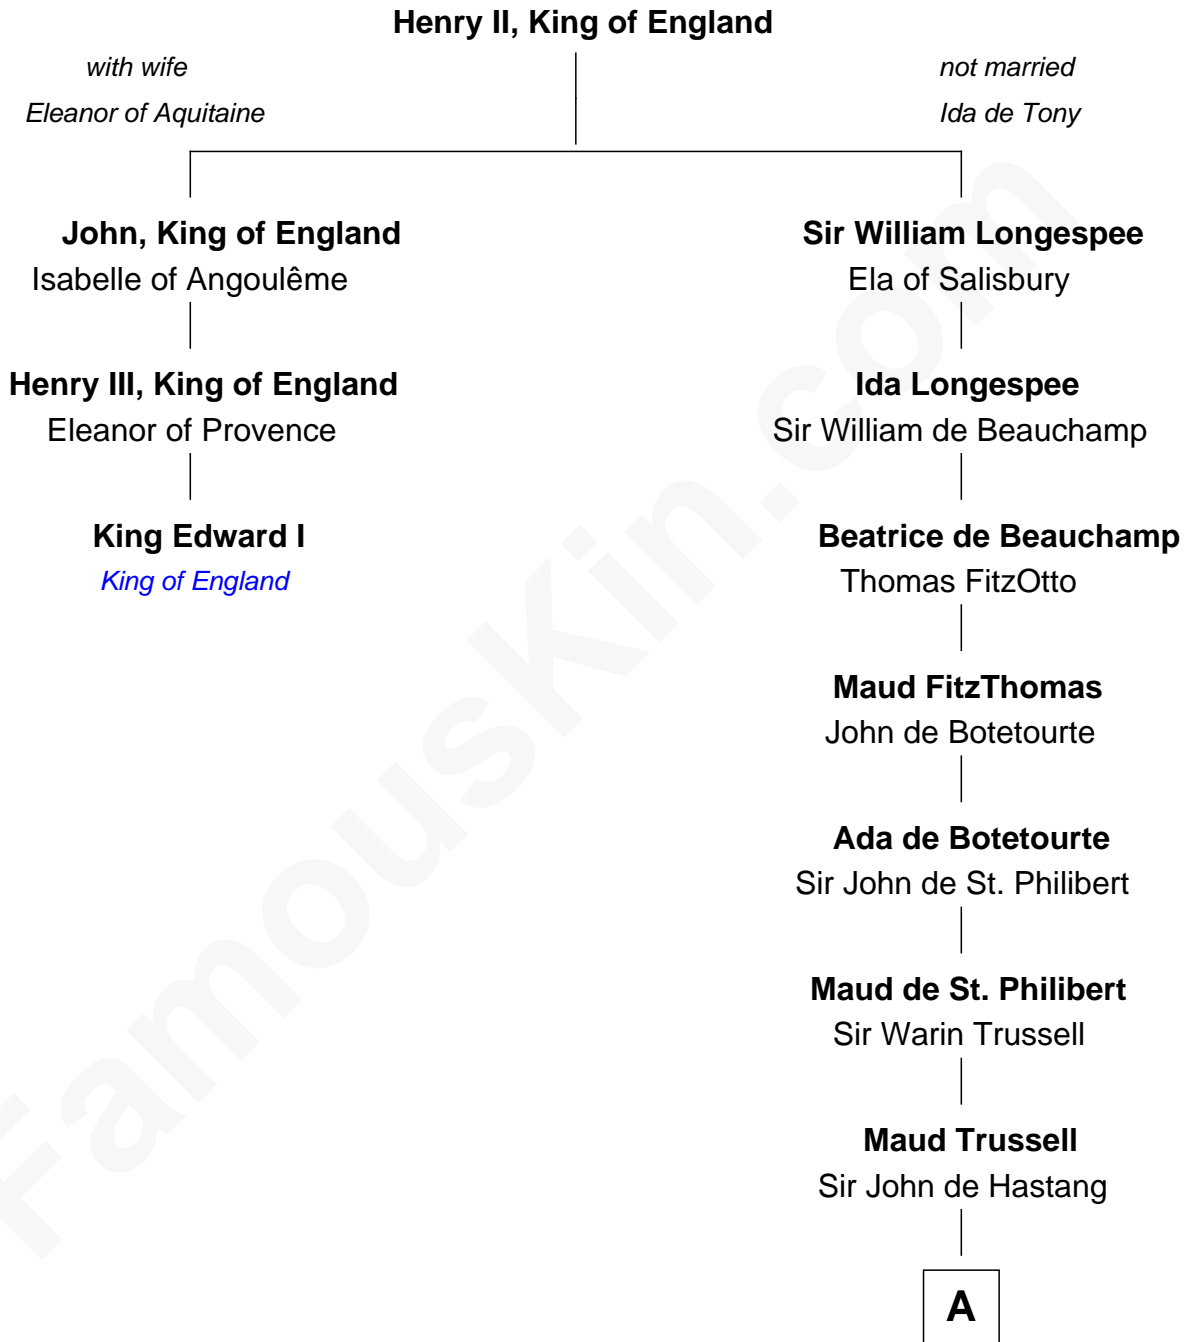

FamousKin.com
Relationship Chart of
King Edward I
King of England

2nd cousin 17 times removed of
William Greene
2nd Governor of Rhode Island

A

Maud de Hastang

Ralph Stafford

Sir Humphrey Stafford

Elizabeth Burdet

Sir Humphrey Stafford

Eleanor Aylesbury

Humphrey Stafford

Katherine Fray

Sir Humphrey Stafford

Margaret Fogge

Sir Humphrey Stafford

Margaret Tame