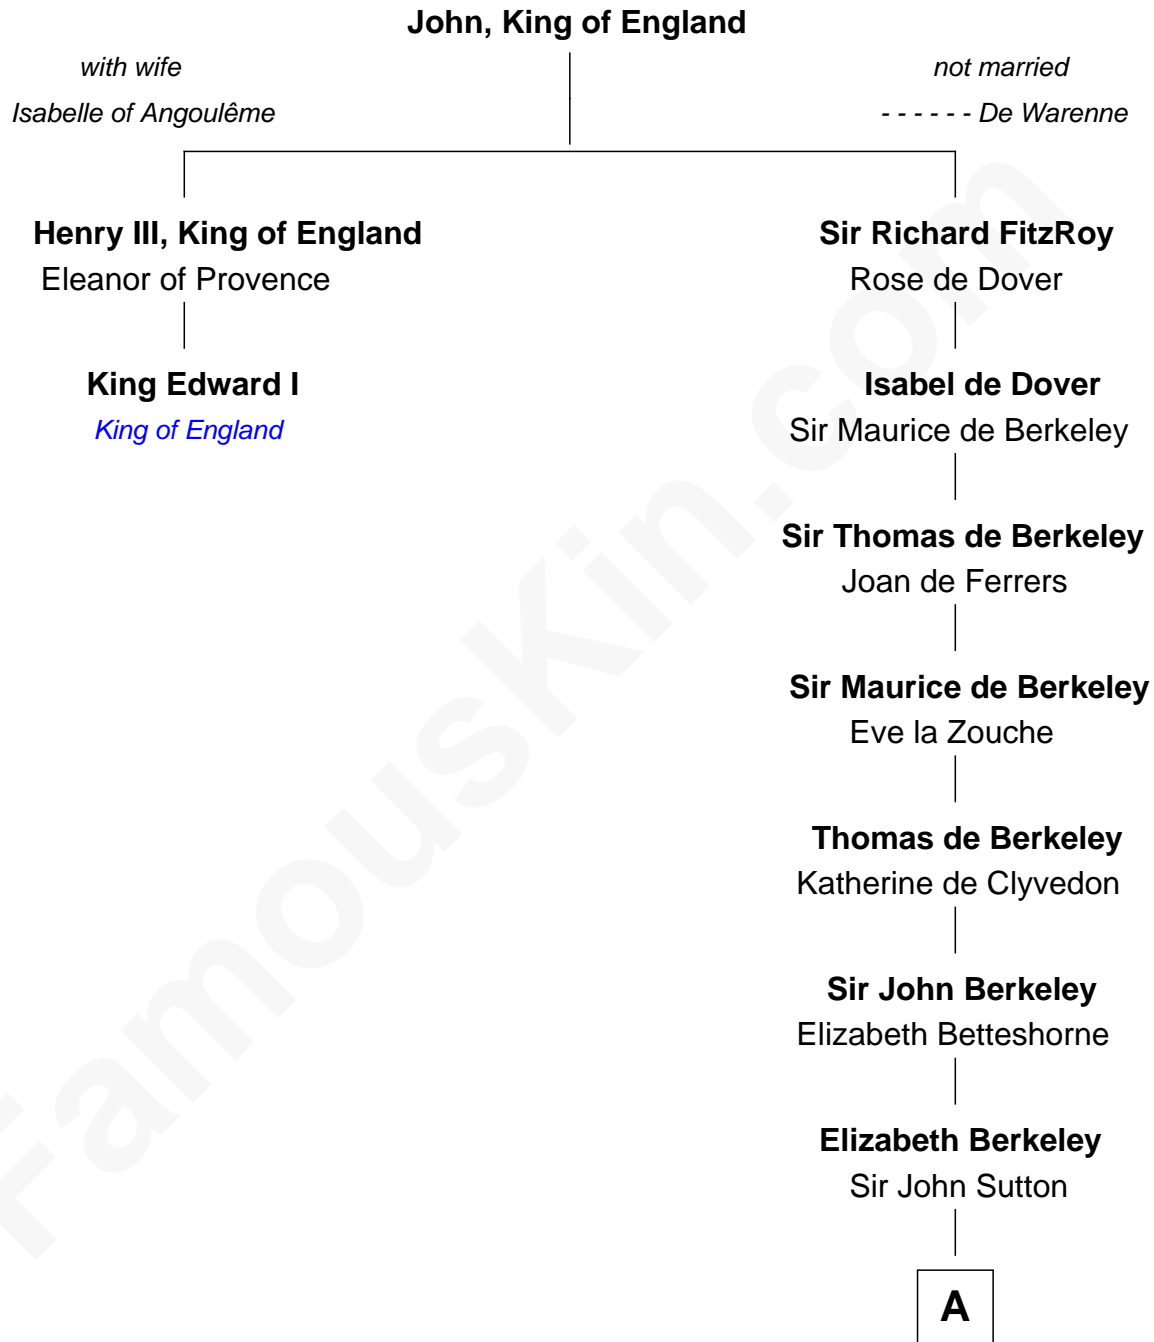

**FamousKin.com**  
**Relationship Chart of**  
**King Edward I**  
*King of England*

1st cousin 16 times removed of

**John Langdon**  
*Signer of the U.S. Constitution*

**A**

**Sir Edmund Sutton**

Joyce Tiptoft

**Sir Edward Sutton**

Cecily Willoughby

**Sir John Sutton**

Cecily Grey

**Sir Henry Dudley**

----- Ashton

Probable

**Roger Dudley**

Susanna Thorne

**Gov. Thomas Dudley**

Dorothy York

**Rev. Samuel Dudley**

Elizabeth -----

**Elizabeth Dudley**

Kinsley Hall

**Josiah Hall**