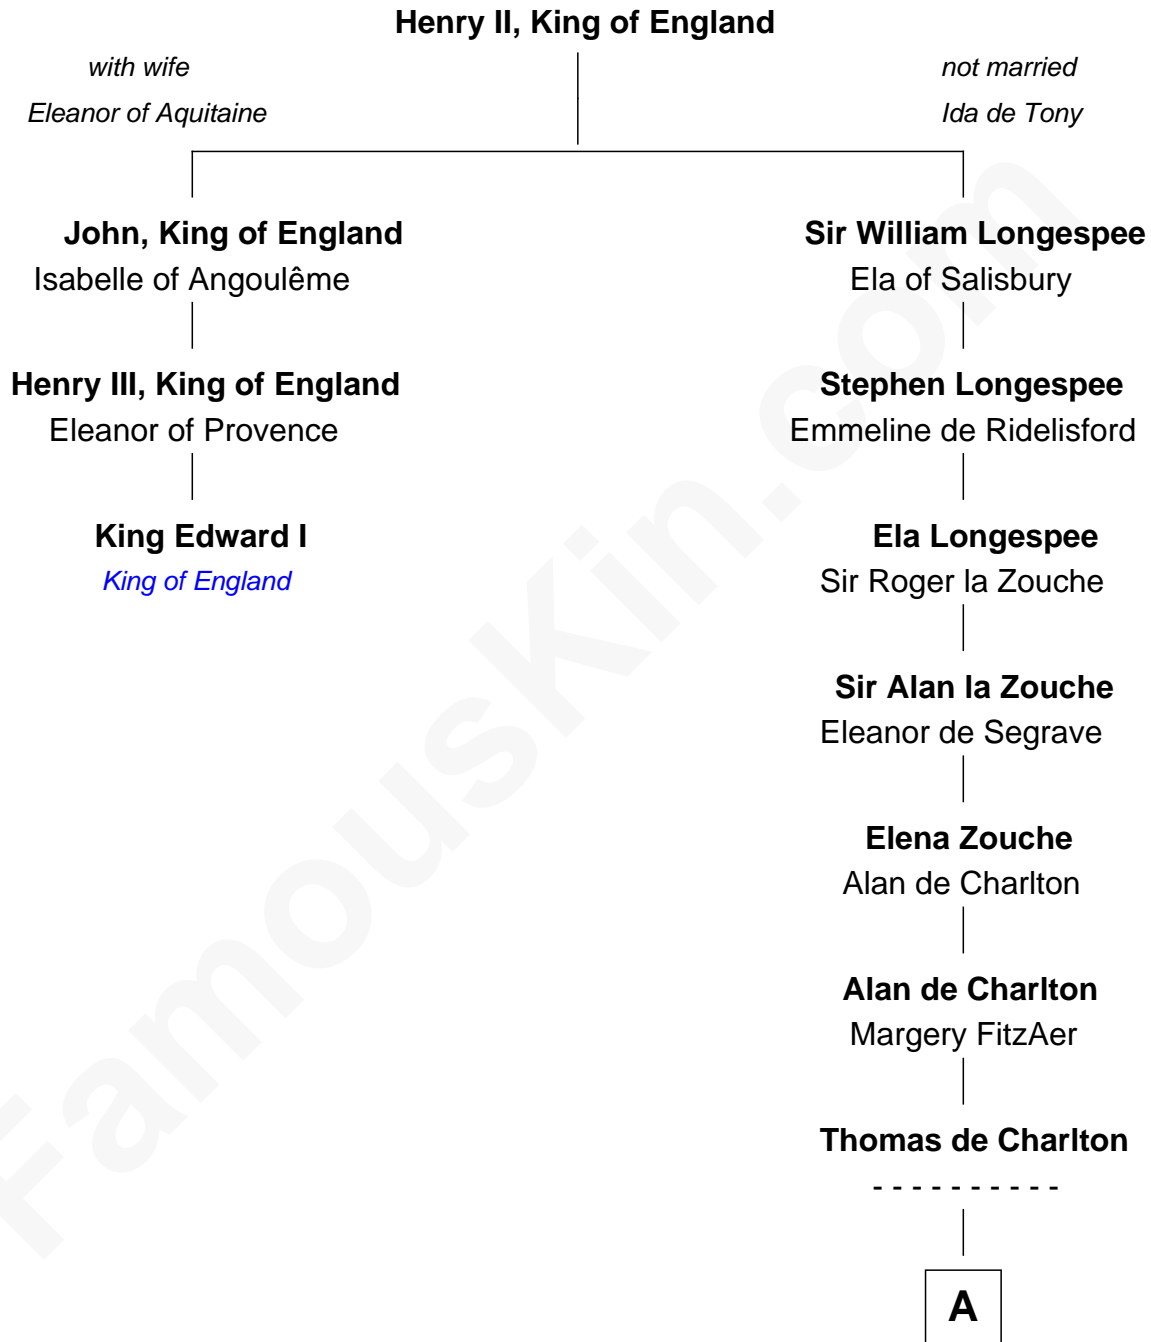

**FamousKin.com**  
**Relationship Chart of**  
**King Edward I**  
*King of England*

2nd cousin 17 times removed of

**John Hancock**  
*Signer of the Declaration of Independence*

**A**

**Anna de Charlton**  
William de Knightley

**Thomas de Knightley de Charlton**  
Elizabeth Francis

**Robert Charlton**  
Mary Corbet

**Richard Charlton**  
Elizabeth Mainwaring

**Anne Charlton**  
Randall Grosvenor

**Elizabeth Grosvenor**  
Thomas Bulkeley