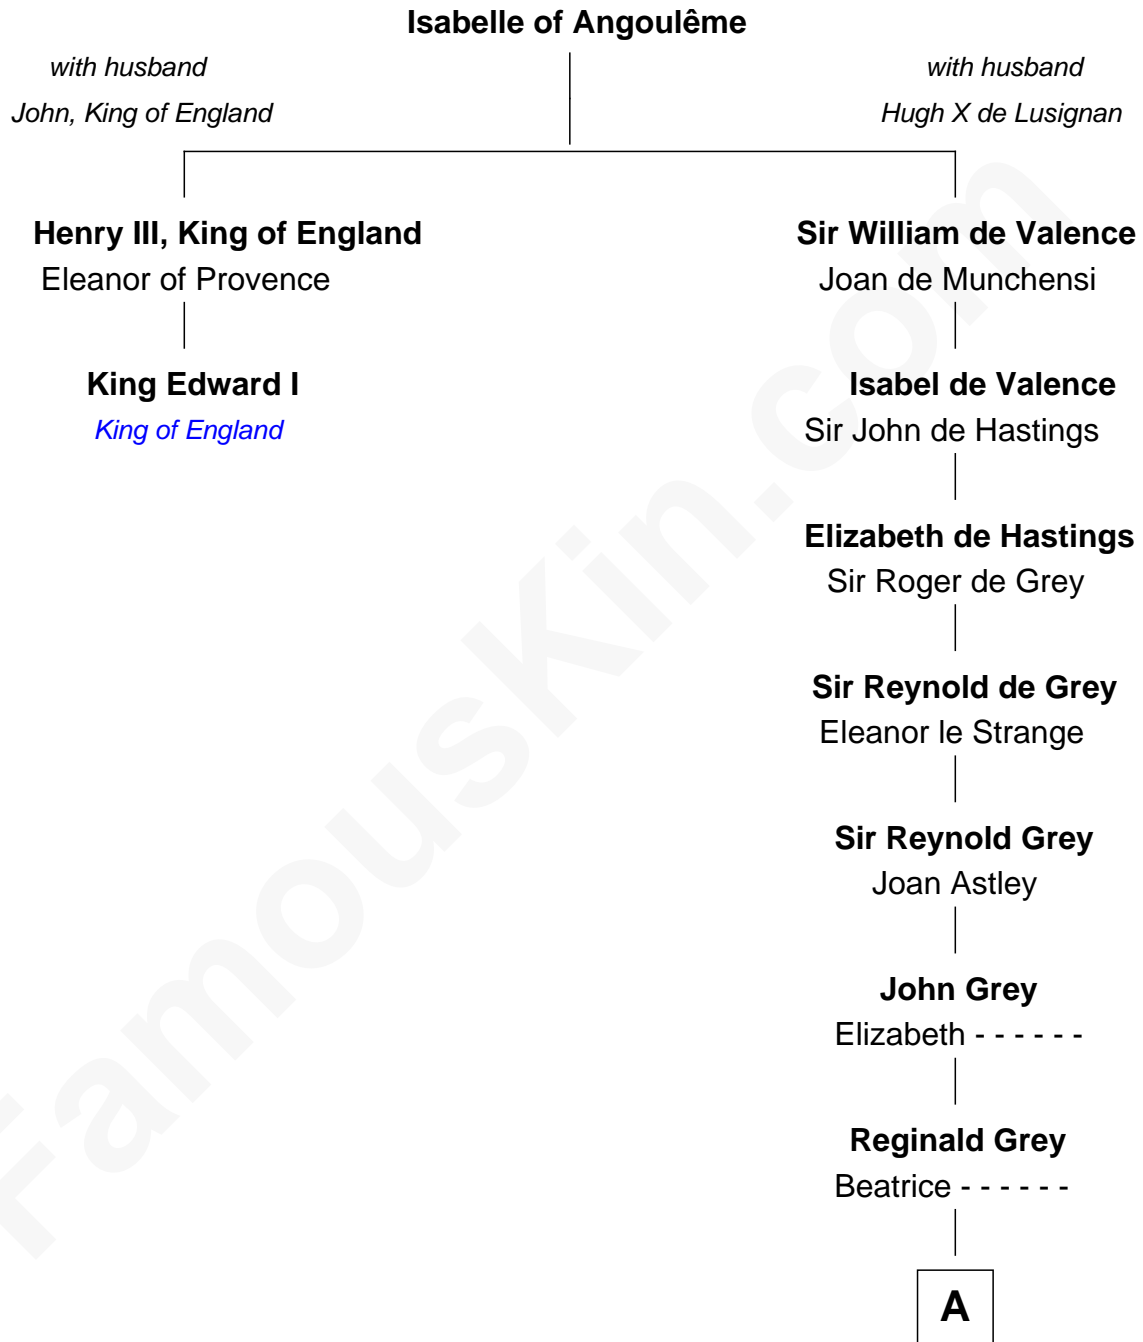

FamousKin.com

Relationship Chart of

King Edward I

King of England

1st cousin 14 times removed of

James Bowdoin
2nd Governor of Massachusetts

A

Thomas Grey
Bennett Launcelyn

Reginald Grey
Elizabeth Isaac

Anne Grey
Simon Digby

Everard Digby
Katherine Stockbridge

Elizabeth Digby
Enoch Lynde

Simon Lynde
Hannah Newgate

Elizabeth Lynde
George Pordage

Hannah Pordage
James Bowdoin

James Bowdoin

2nd Governor of Massachusetts