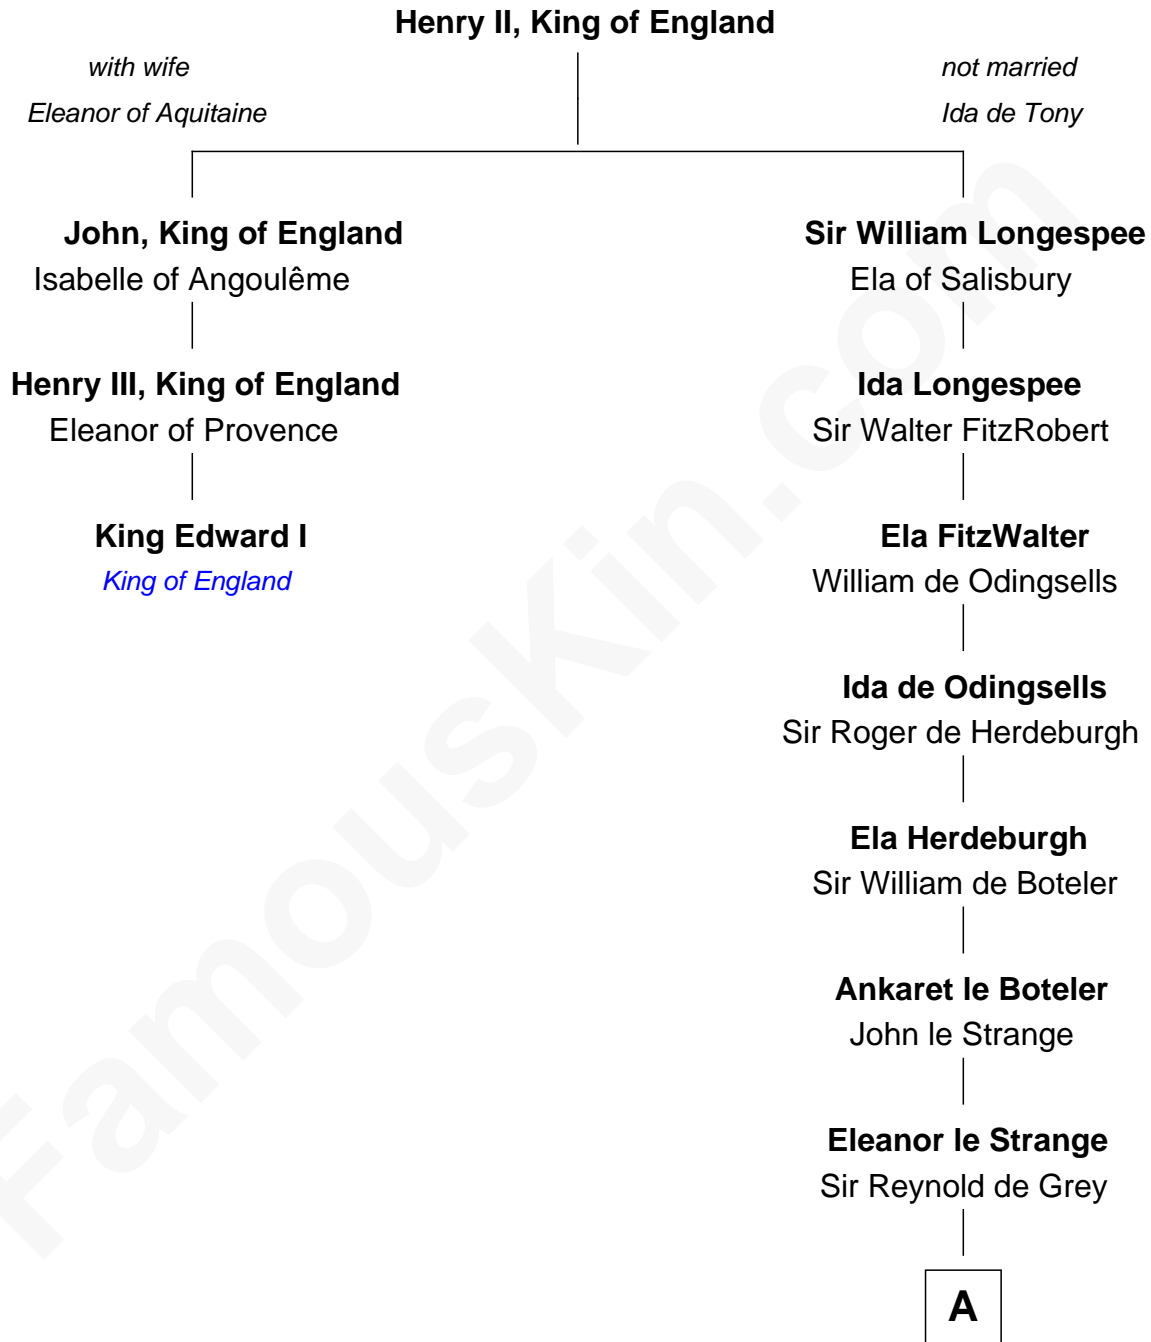

**FamousKin.com**  
**Relationship Chart of**  
**King Edward I**  
*King of England*

**2nd cousin 16 times removed of**  
**James Bowdoin**  
*2nd Governor of Massachusetts*

**A**

**Sir Reynold Grey**

Joan Astley

**John Grey**

Elizabeth - - - - -

**Reginald Grey**

Beatrice - - - - -

**Thomas Grey**

Bennett Launcelyn

**Reginald Grey**

Elizabeth Isaac

**Anne Grey**

Simon Digby

**Everard Digby**

Katherine Stockbridge

**Elizabeth Digby**

Enoch Lynde

**Simon Lynde**

Hannah Newgate