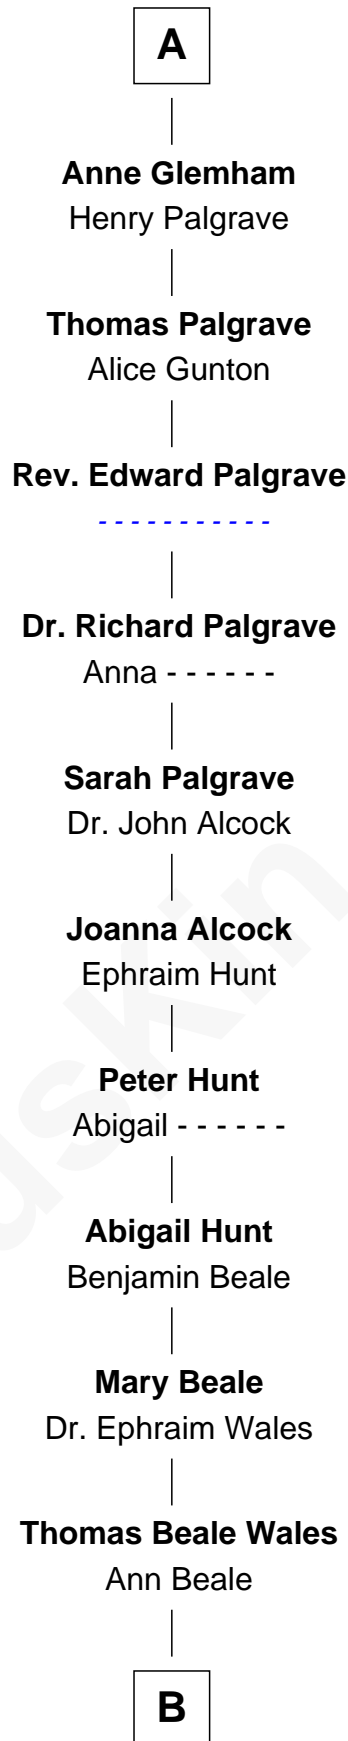

FamousKin.com Relationship Chart of

King Edward I

King of England

21st Great-grandfather of

Paget Brewster

TV Actress

King Edward I

Eleanor of Castile

Elizabeth Plantagenet

Humphrey de Bohun

Sir William de Bohun

Elizabeth de Badlesmere

Elizabeth de Bohun

Sir Richard Fitzalan

Elizabeth Fitzalan

Sir Robert Goushill

Elizabeth Goushill

Sir Robert Wingfield

Elizabeth Wingfield

Sir William Brandon

Eleanor Brandon

John Glemham

A

B

—
Elizabeth Ware Wales
Nathaniel Henry Emmons

—
Ann Wales Emmons
Benjamin Brewster

—
Dr. George Washington Wales Brewster
Ellen Mackenzie Hodge

—
George Washington Wales Brewster
Joan Ryerson

—
Galen Brewster
Hathaway Tew