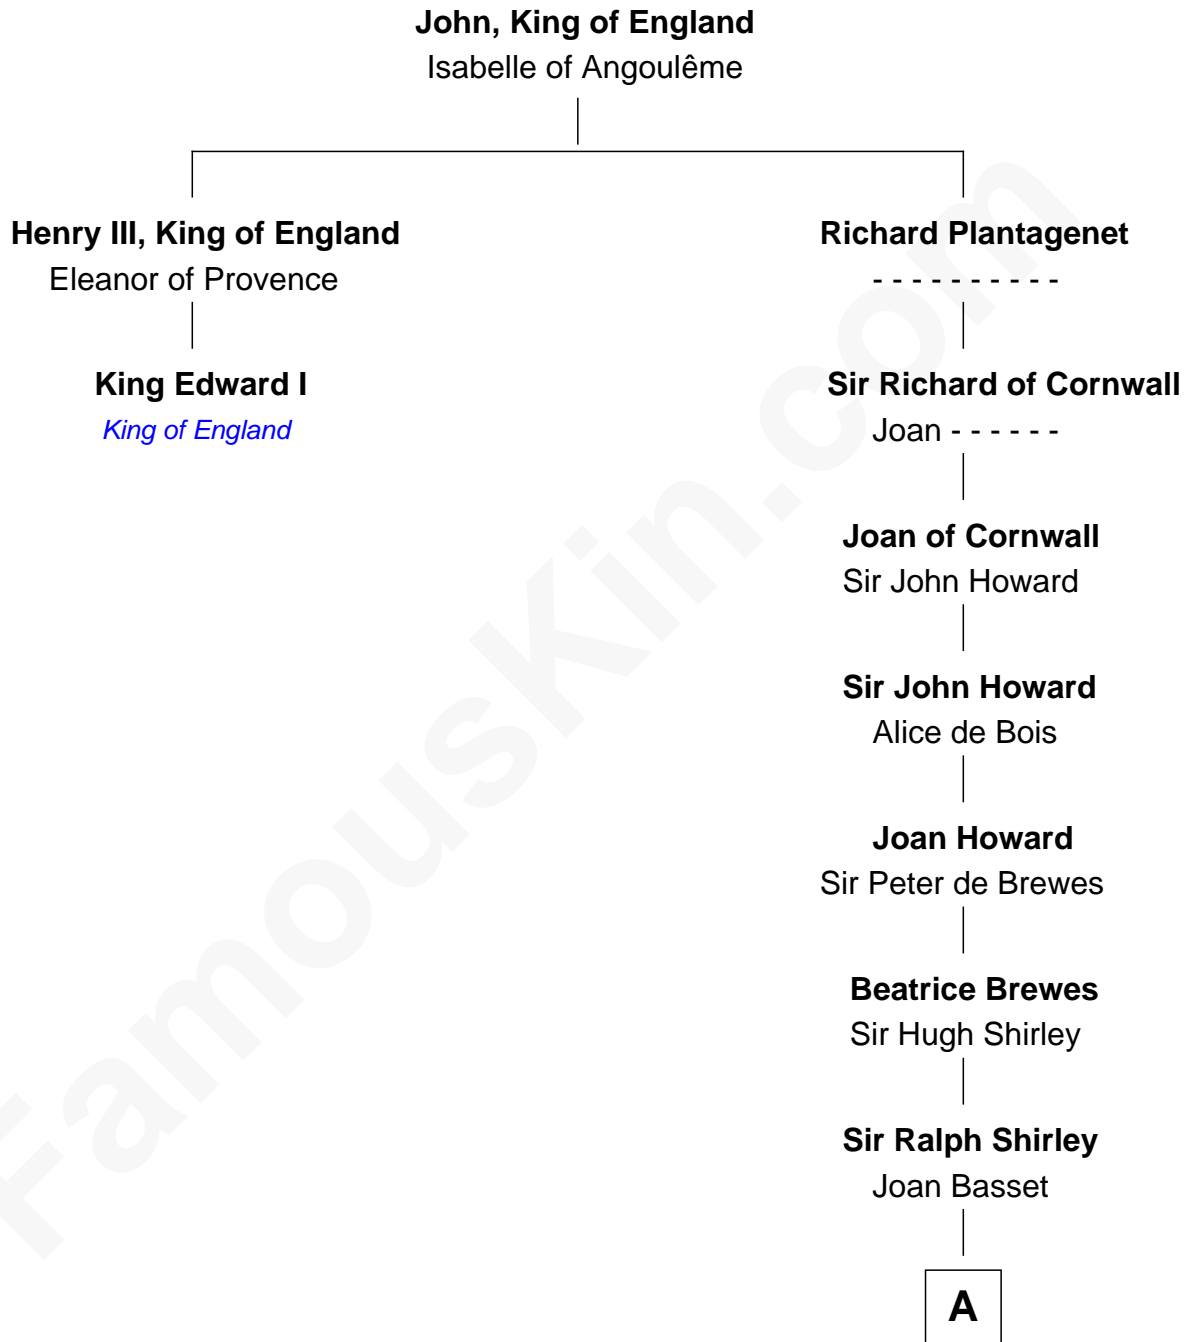

FamousKin.com
Relationship Chart of
King Edward I
King of England

1st cousin 19 times removed of

James Sherman
27th U.S. Vice-President

A

Beatrice Shirley

John Brome

Nicholas Brome

Katherine Lampeck