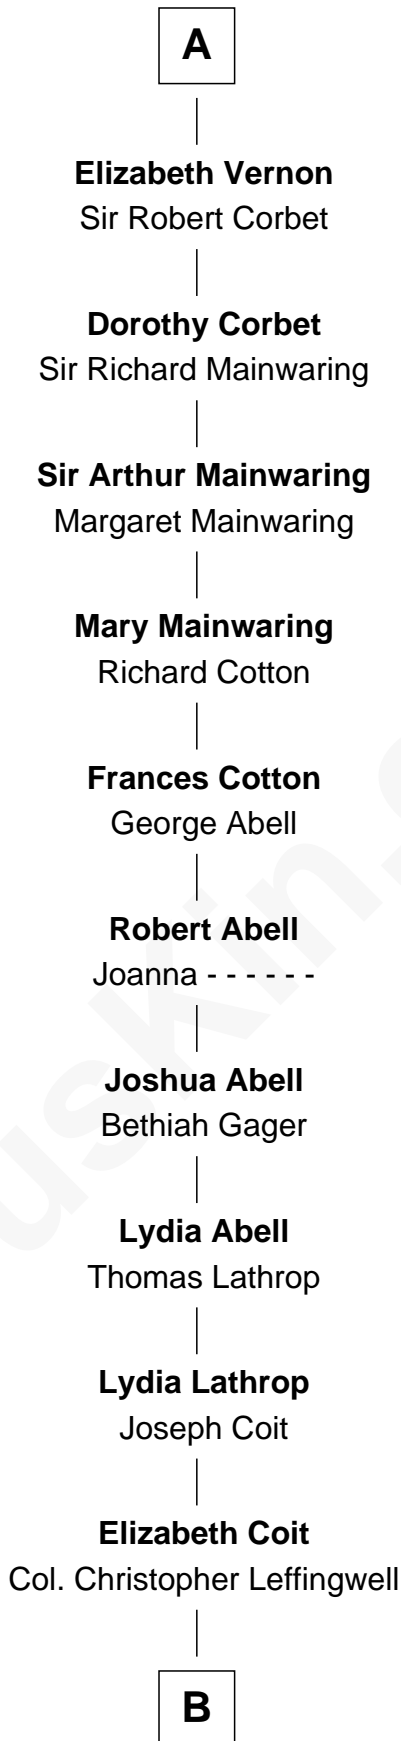

**FamousKin.com**  
**Relationship Chart of**  
**King Edward I**  
*King of England*

**20th Great-grandfather of**  
**Allen Dulles**  
*5th Director of the C.I.A.*

**King Edward I**  
 Eleanor of Castile

**Elizabeth Plantagenet**  
 Humphrey de Bohun

**Eleanor de Bohun**  
 Sir James le Boteler

**James le Boteler**  
 Elizabeth Darcy

**James Butler**  
 Anne de Welles

**James Butler**  
 Joan Beauchamp

**Elizabeth Butler**  
 John Talbot

**Ann Talbot**  
 Sir Henry Vernon

**A**

**B**

—  
**Joanna Leffingwell**

Charles Lathrop

—  
**Harriet Wadsworth Lathrop**

Rev. Miron Winslow

—  
**Harriet Lathrop Winslow**