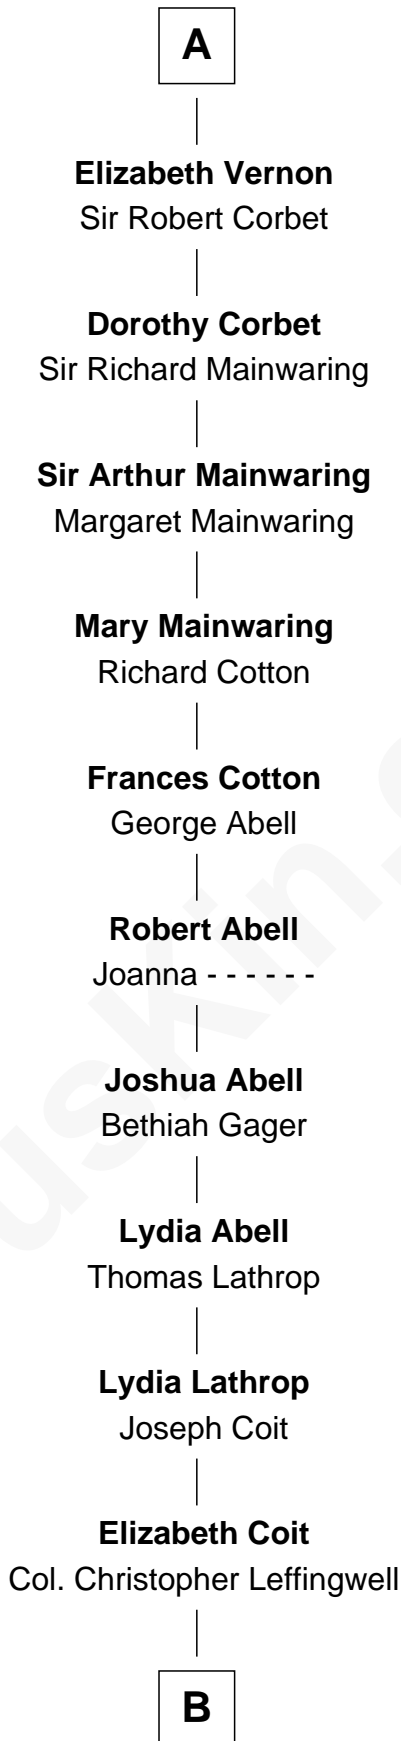

FamousKin.com Relationship Chart of

King Edward I

King of England

20th Great-grandfather of

John Foster Dulles

52nd U.S. Secretary of State

King Edward I

Eleanor of Castile

Elizabeth Plantagenet

Humphrey de Bohun

Eleanor de Bohun

Sir James le Boteler

James le Boteler

Elizabeth Darcy

James Butler

Anne de Welles

James Butler

Joan Beauchamp

Elizabeth Butler

John Talbot

Ann Talbot

Sir Henry Vernon

A

B

—
Joanna Leffingwell

Charles Lathrop

—
Harriet Wadsworth Lathrop

Rev. Miron Winslow

—
Harriet Lathrop Winslow

Rev. John Welsh Dulles

—
Allen Macy Dulles

Edith Foster