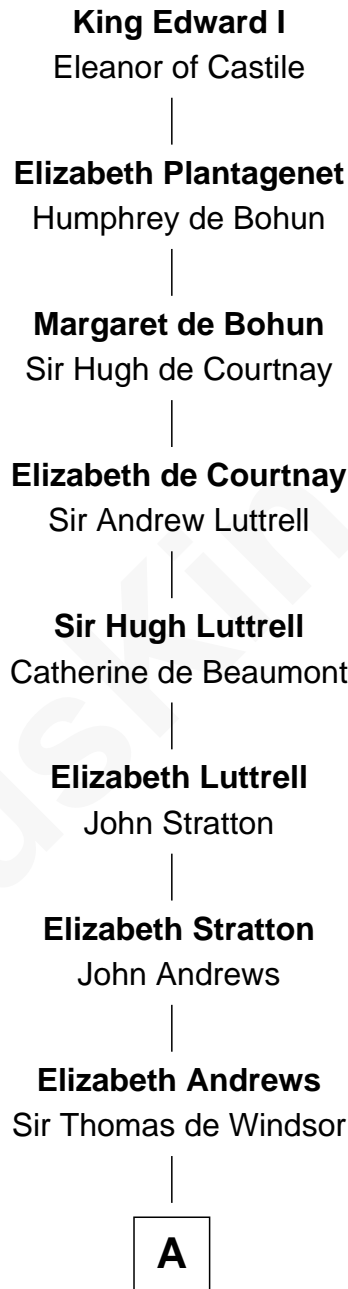

FamousKin.com
Relationship Chart of
King Edward I
King of England

16th Great-grandfather of
Benjamin Harrison
23rd U.S. President

A

—
Sir Andrews de Windsor

Elizabeth Blount

—
Edith Windsor

George Ludlow

—
Thomas Ludlow

Jane Pyle

—
Gabriel Ludlow

Phillis - - - - -

—
Sarah Ludlow

Col. John Carter

—
Col. Robert Carter

Elizabeth Landon

—
Anne Carter