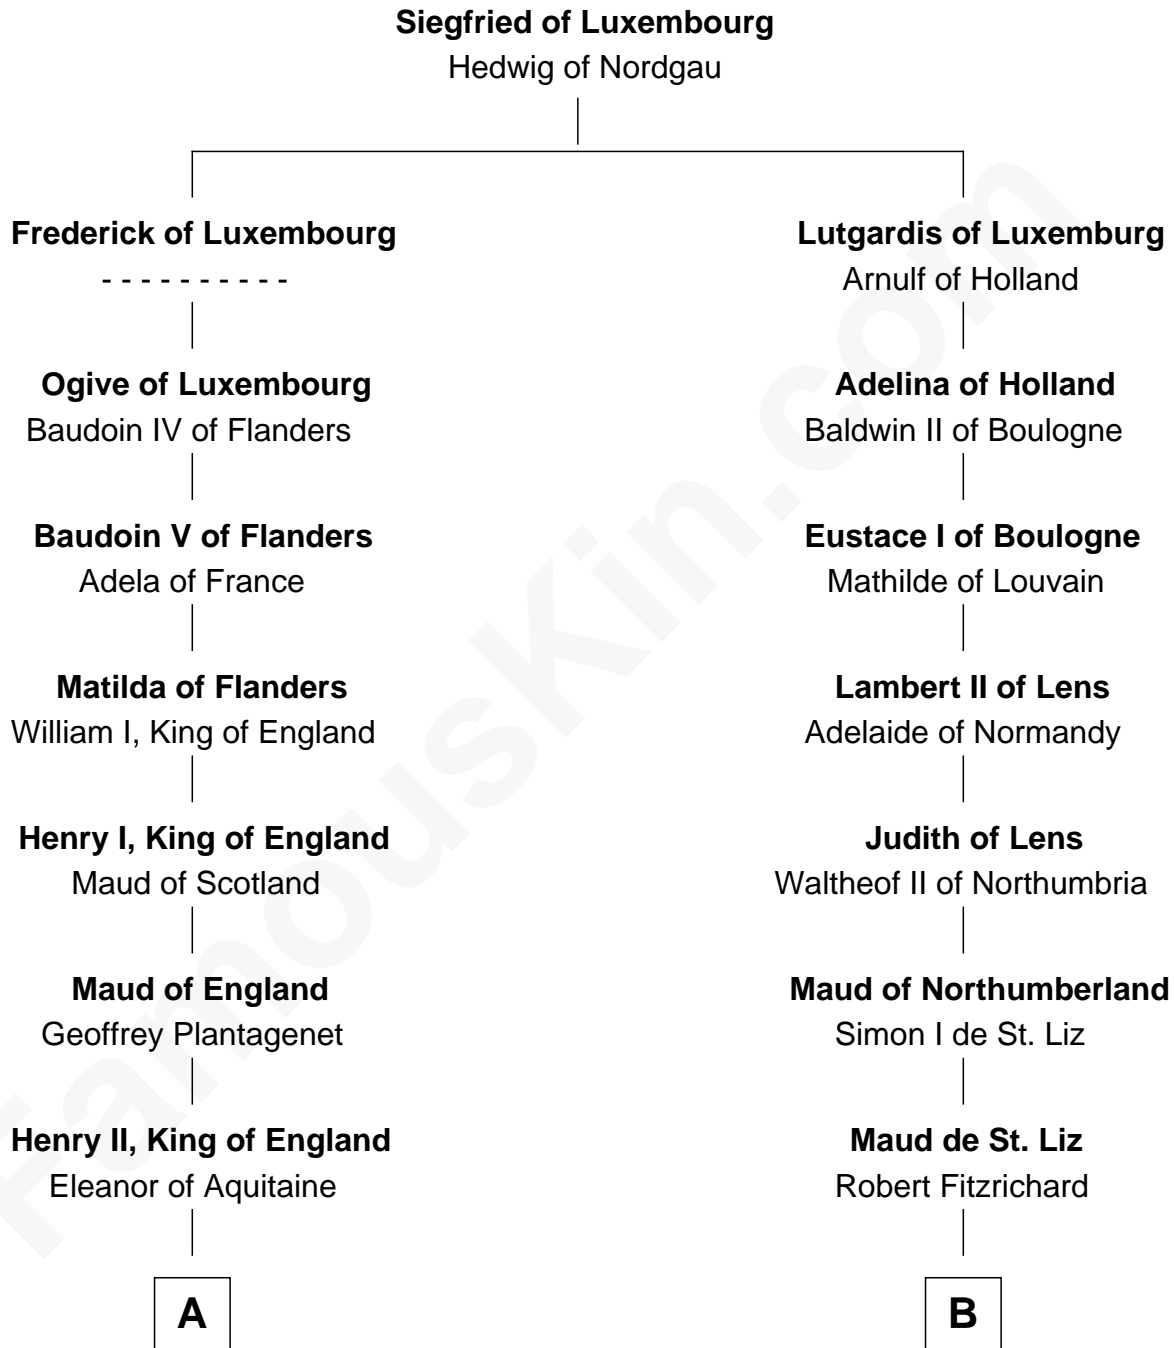

# FamousKin.com

## Relationship Chart of

### King Edward I

King of England

8th cousin 1 time removed of

**Robert Fitzwalter**  
Magna Carta Surety

FamousKin.com