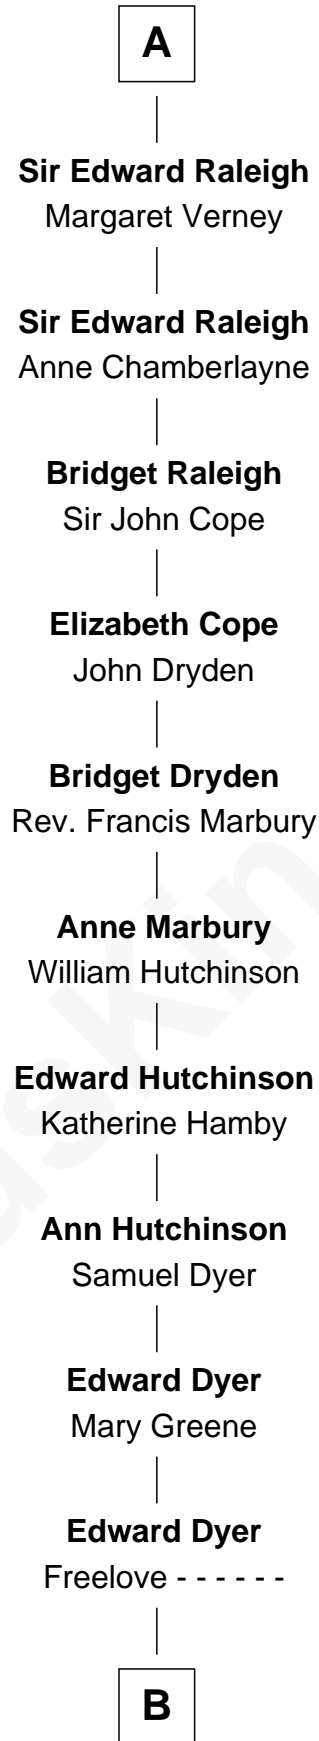

FamousKin.com Relationship Chart of

King Edward I

King of England

24th Great-grandfather of

Elisabeth Shue

TV and Movie Actress

King Edward I

Eleanor of Castile

Joan of Acre

Sir Gilbert de Clare

Eleanor de Clare

Hugh le Despencer

Sir Edward le Despencer

Anne de Ferrers

Edward Despencer

Elizabeth Burghersh

Margaret Despencer

Robert de Ferrers

Phillippa Ferrers

Sir Thomas Greene

Elizabeth Greene

William Raleigh

A

B

Edward Dyer

Ann Elizabeth Fish

Charles Dyer

Susannah Wright

Charles Dyer

Mary Galusha

Dr. Edward Galusha Dyer

Ann Eliza Morse