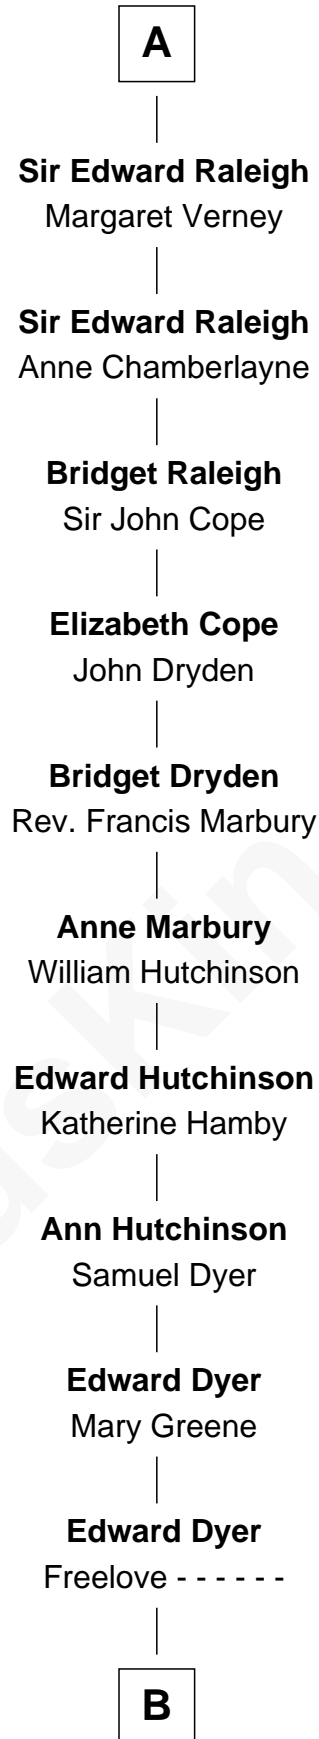

FamousKin.com Relationship Chart of

King Edward I

King of England

24th Great-grandfather of

Andrew Shue

TV Actor

King Edward I

Eleanor of Castile

Joan of Acre

Sir Gilbert de Clare

Eleanor de Clare

Hugh le Despencer

Sir Edward le Despencer

Anne de Ferrers

Edward Despencer

Elizabeth Burghersh

Margaret Despencer

Robert de Ferrers

Phillippa Ferrers

Sir Thomas Greene

Elizabeth Greene

William Raleigh

A

B

Edward Dyer

Ann Elizabeth Fish

Charles Dyer

Susannah Wright

Charles Dyer

Mary Galusha

Dr. Edward Galusha Dyer

Ann Eliza Morse