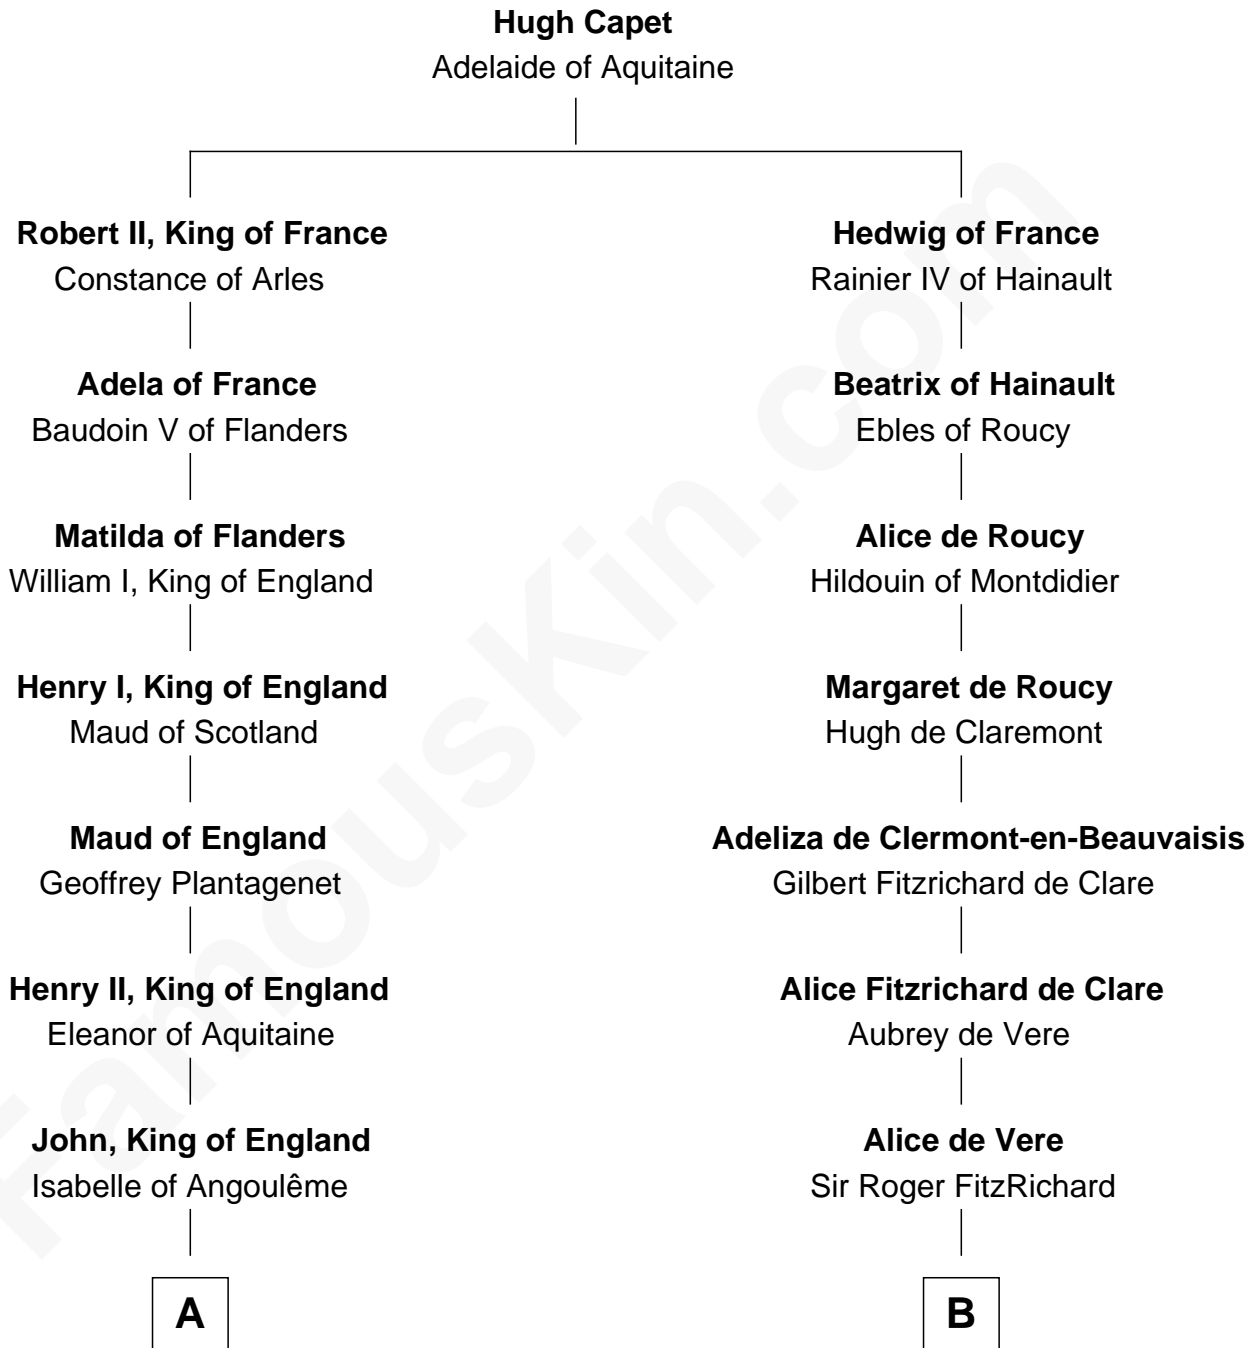

FamousKin.com Relationship Chart of

King Edward I

King of England

8th cousin of

John Fitz Robert

Magna Carta Surety

FamousKin.com