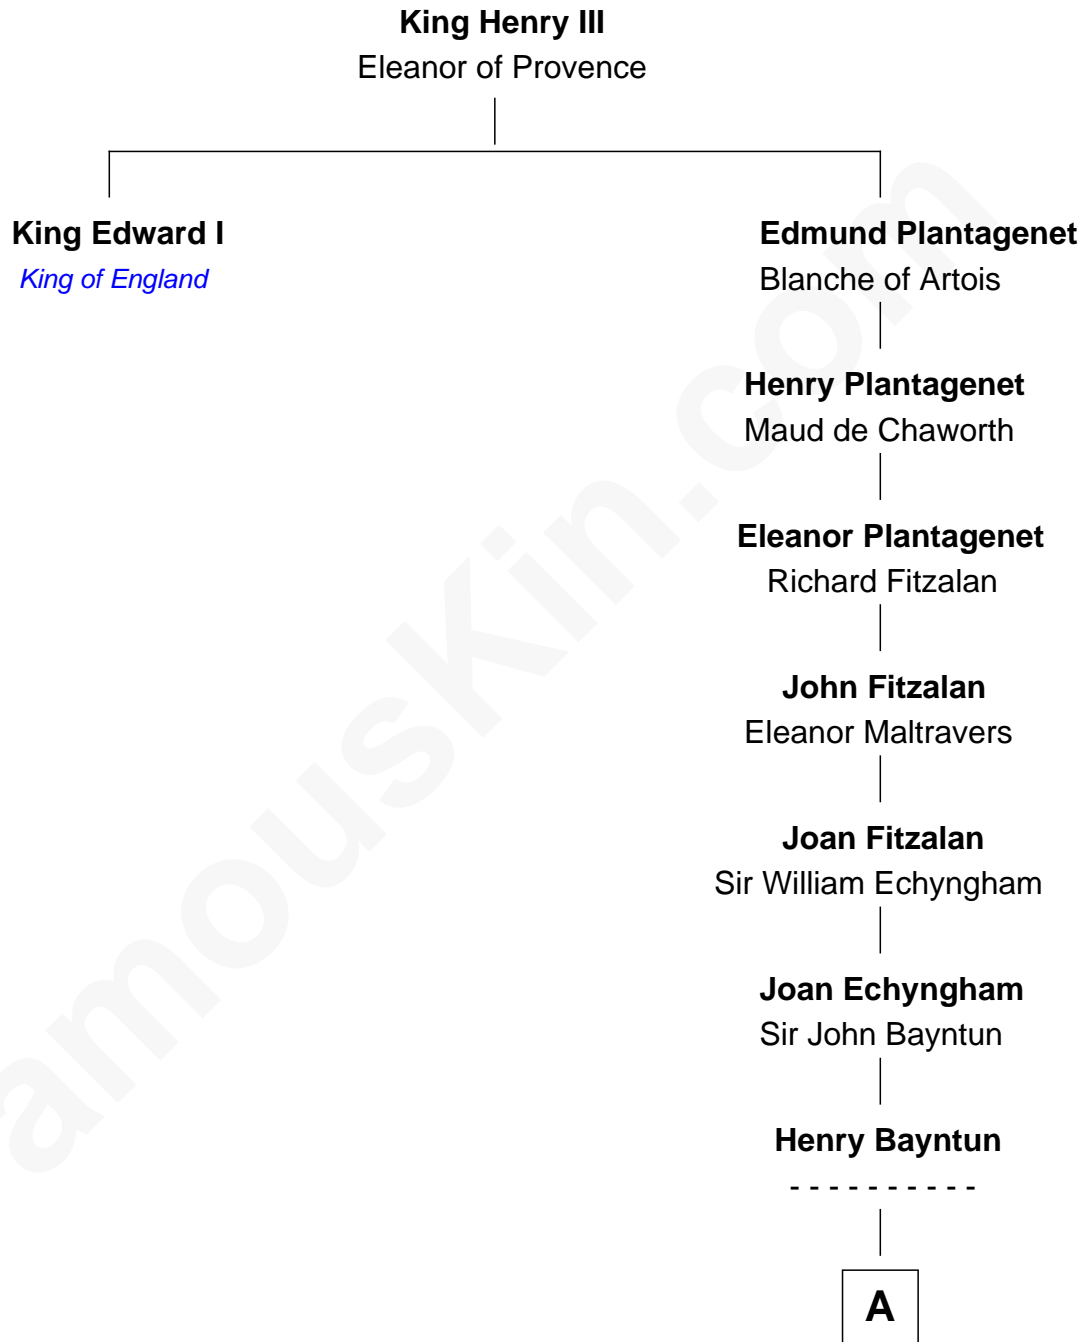

FamousKin.com
Relationship Chart of
King Edward I
King of England

18th great-granduncle of
Endicott Peabody
62nd Governor of Massachusetts

A

Jane Bayntun
Thomas Prowse

Mary Prowse
John Gye

Robert Gye
Grace Dowrish