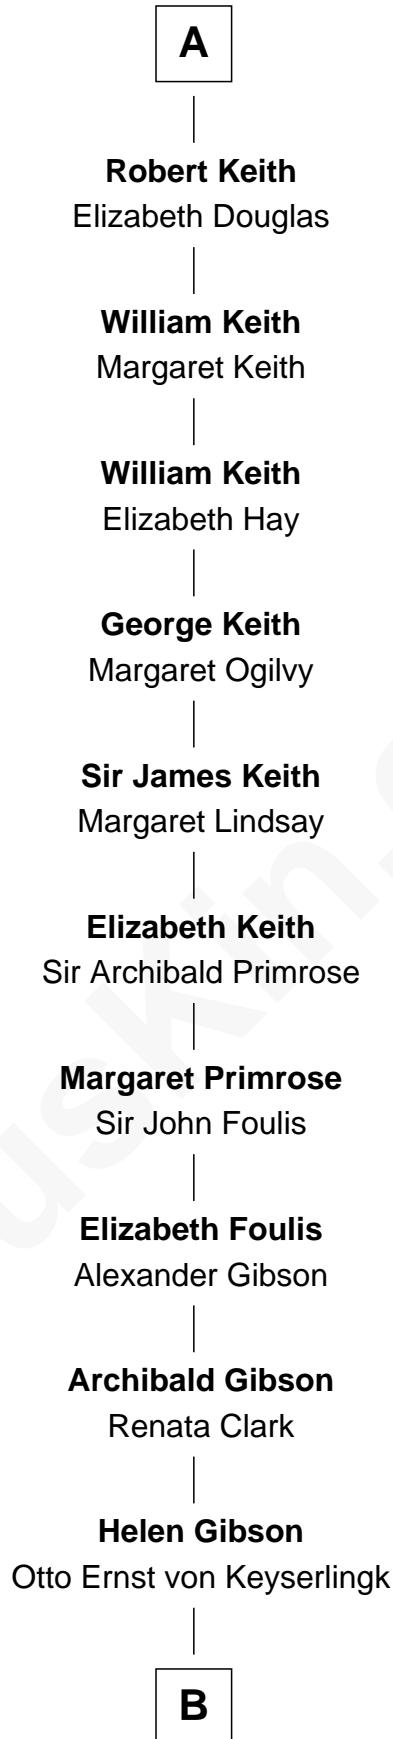

# FamousKin.com Relationship Chart of

**King Edward I**

*King of England*

21st Great-grandfather of

**Wernher von Braun**

*Rocket Scientist*

**King Edward I**

Eleanor of Castile

**Edward II, King of England**

Isabella of France

**Edward III, King of England**

Philippa of Hainault

**John of Gaunt**

Katherine Roet

**Sir John Beaufort**

Margaret de Holand

**Joan Beaufort**

James I, King of Scotland

**Annabella Stewart**

Sir George Gordon

**Elizabeth Gordon**

William Keith

**A**

**B**

—  
**Otto von Keyserlingk**

Emilie Alexandrine von Dönhoff

—  
**Friederike von Keyserlingk**

Gustav von Below

—  
**Karl Emil Gustav von Below**

Eleonore Melitta Behrend

—  
**Marie Eleonore Dorothea von Below**