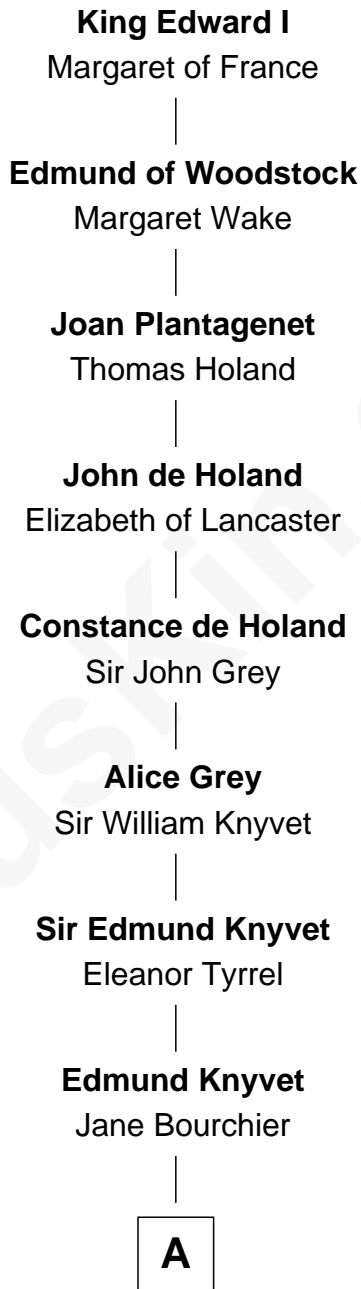

# FamousKin.com Relationship Chart of

**King Edward I**

*King of England*

19th Great-grandfather of

**John Adams Morgan**

*1952 Olympic Sailing Gold Medalist*

**A**

**John Knyvet**  
Agnes Harcourt

**Abigail Knyvet**  
Martin Sedley

**Muriel Sedley**  
Brampton Gurdon

**Muriel Gurdon**  
Richard Saltonstall

**Nathaniel Saltonstall**  
Elizabeth Ward

**Elizabeth Saltonstall**  
Rev. Rowland Cotton

**Joanna Cotton**  
Rev. John Brown