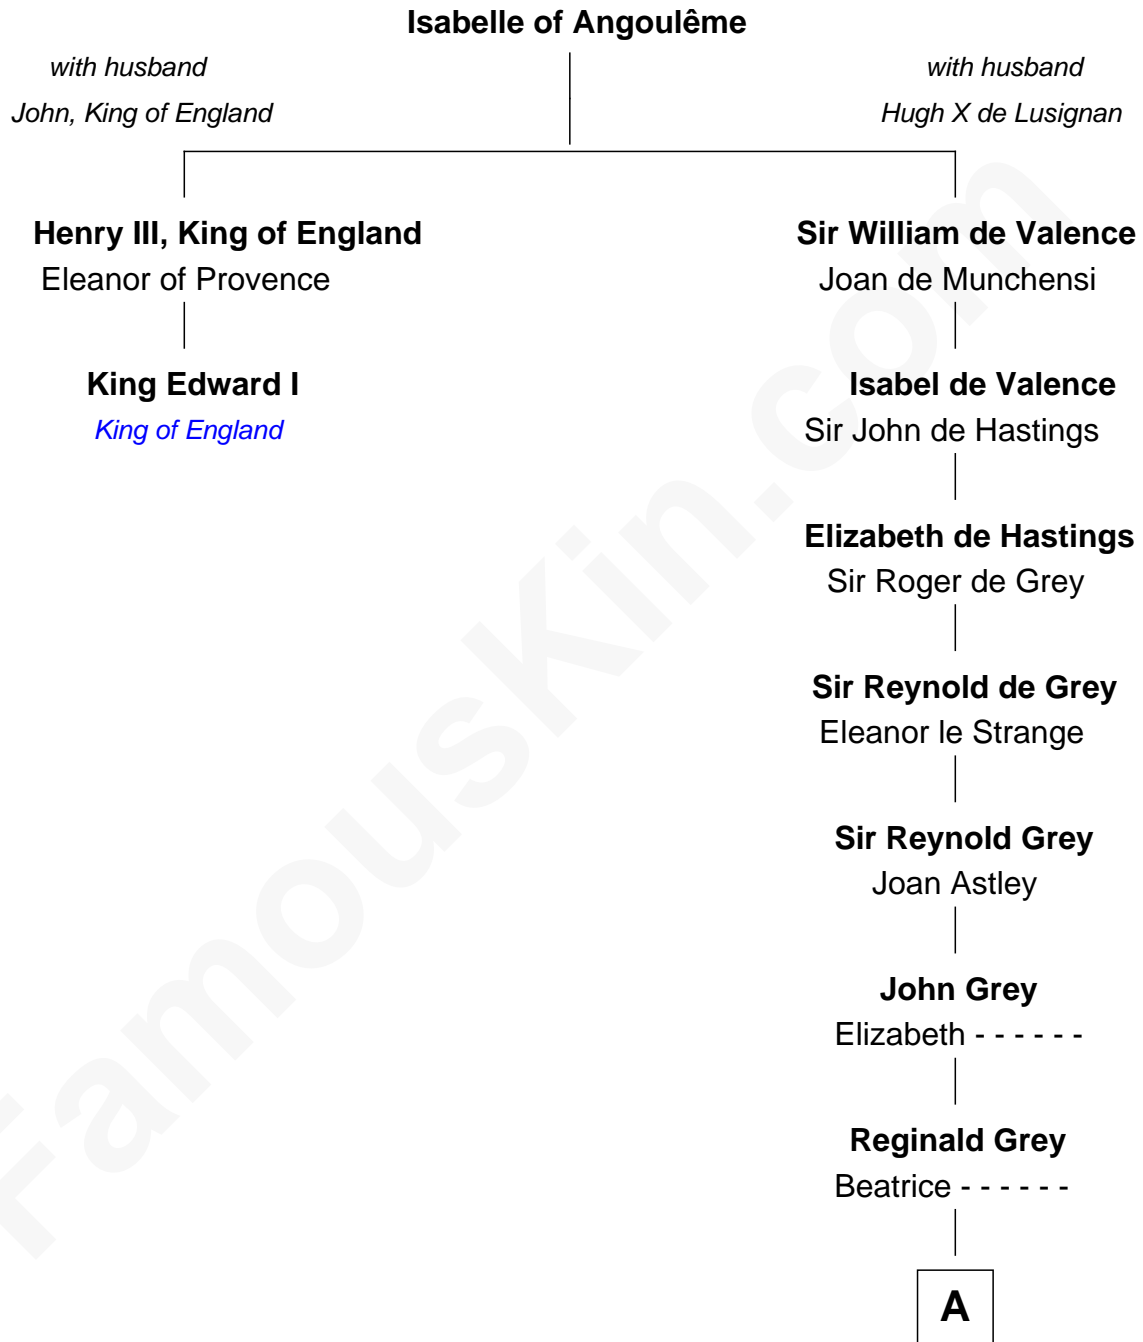

FamousKin.com
Relationship Chart of
King Edward I
King of England

1st cousin 20 times removed of
Henry Sturgis Morgan
Co-Founder of Morgan Stanley

A

Thomas Grey
Bennett Launcelyn

Reginald Grey
Elizabeth Isaac

Anne Grey
Simon Digby

Everard Digby
Katherine Stockbridge

Elizabeth Digby
Enoch Lynde

Simon Lynde
Hannah Newgate

Nathaniel Lynde
Susannah Willoughby

Elizabeth Lynde
Richard Lord

Lynde Lord
Lois Sheldon

Lynde Lord
Mary Lyman