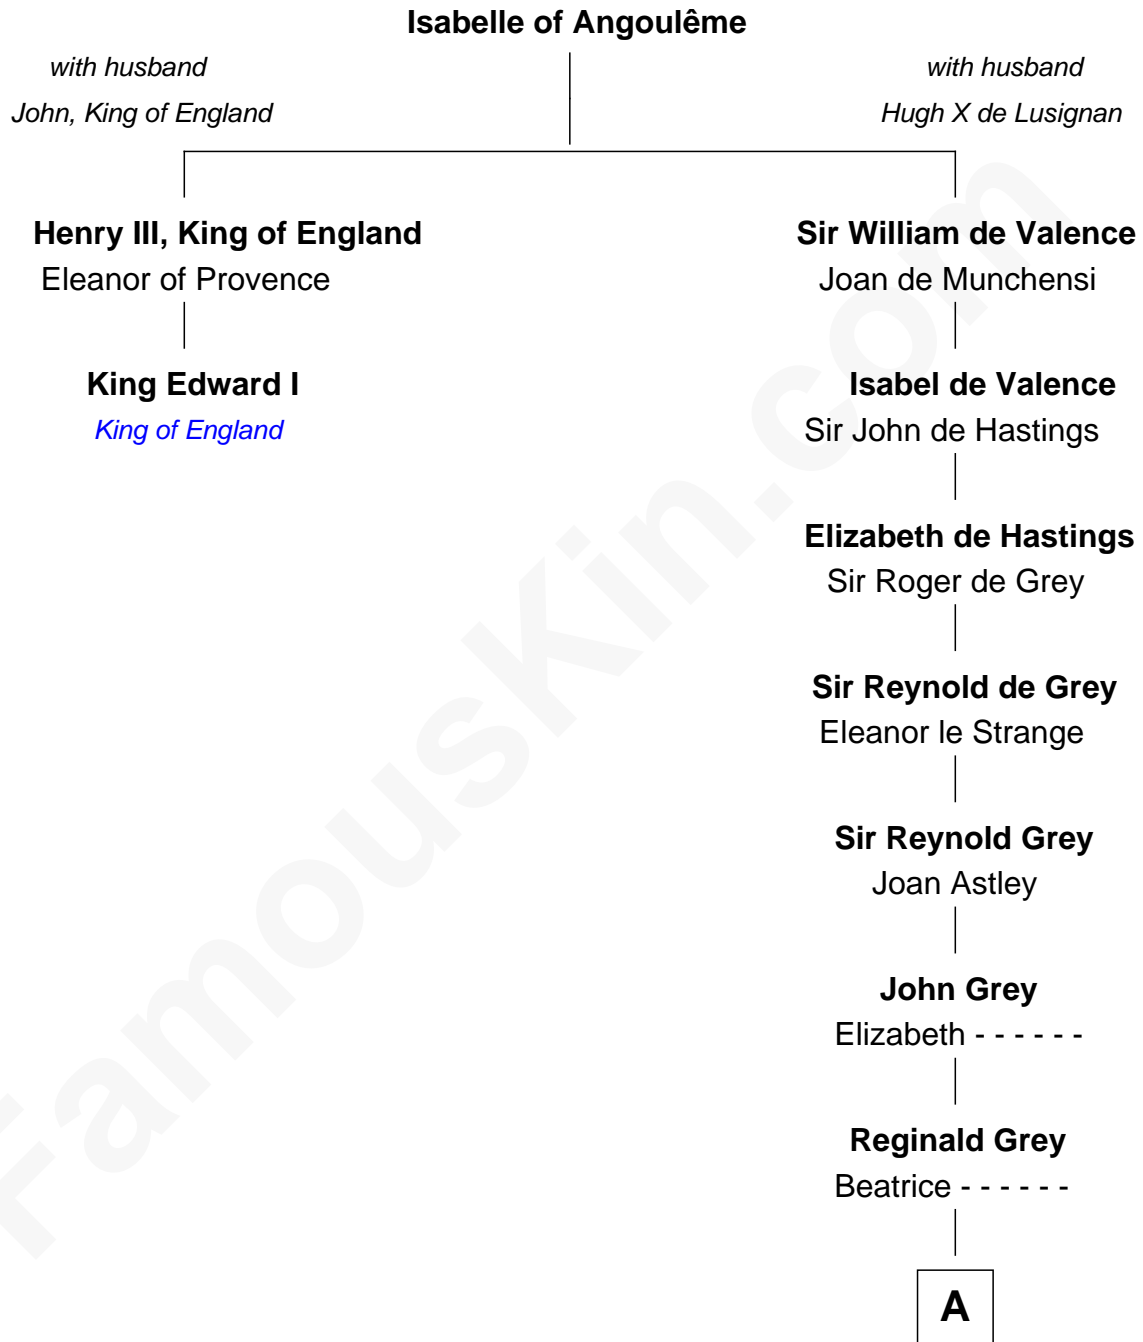

FamousKin.com

Relationship Chart of

King Edward I

King of England

1st cousin 19 times removed of

J.P. Morgan, Jr.
American Banker and Philanthropist

A

Thomas Grey
Bennett Launcelyn

Reginald Grey
Elizabeth Isaac

Anne Grey
Simon Digby

Everard Digby
Katherine Stockbridge

Elizabeth Digby
Enoch Lynde

Simon Lynde
Hannah Newgate

Nathaniel Lynde
Susannah Willoughby

Elizabeth Lynde
Richard Lord