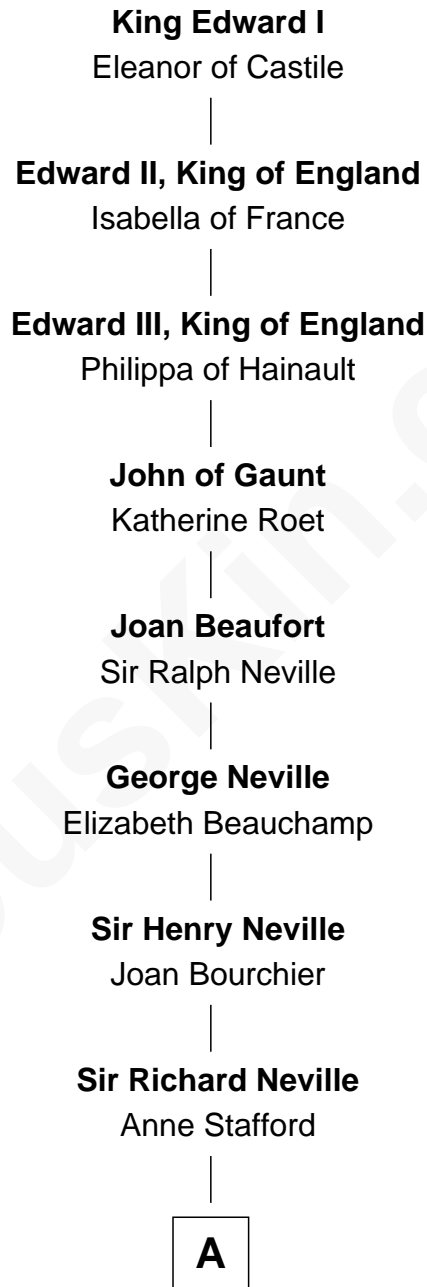

FamousKin.com

Relationship Chart of

King Edward I

King of England

20th Great-grandfather of

William H. Macy
TV and Movie Actor

A

Dorothy Neville
Sir John Dawney

Anne Dawney
Sir George Conyers

Sir John Conyers
Agnes Bowes

Eleanor Conyers
Lancelot Strother

William Strother
Elizabeth - - - - -

William Strother
Dorothy - - - - -

William Strother
Margaret Thornton

Francis Strother
Susannah Dabney