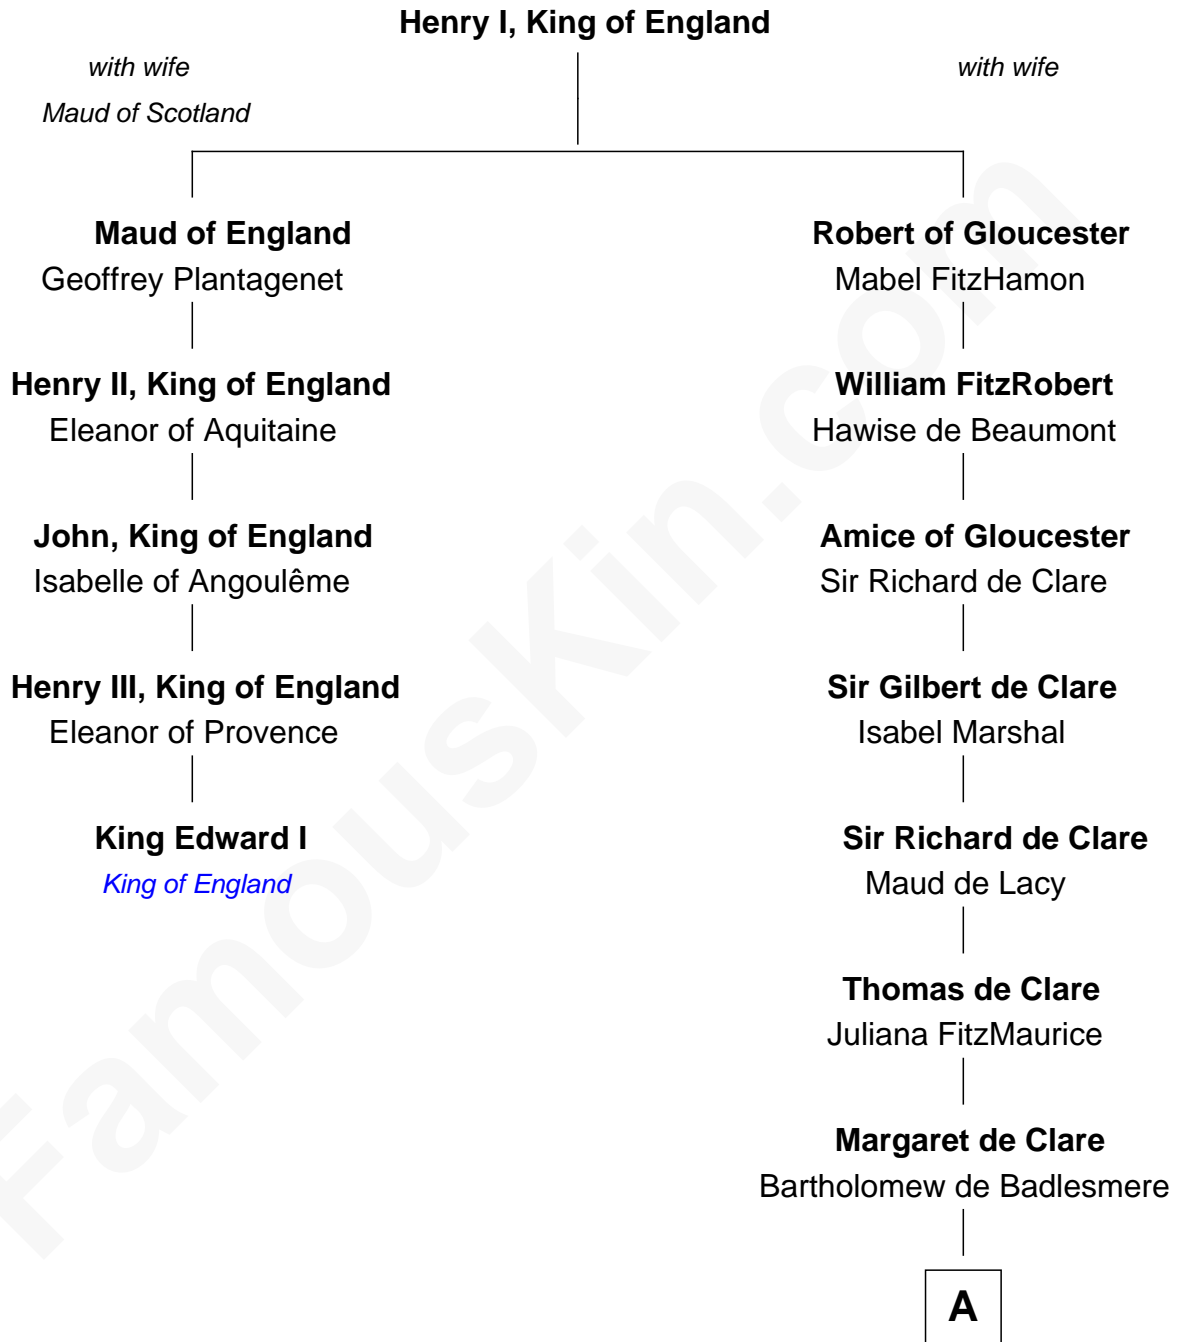

FamousKin.com

Relationship Chart of

King Edward I

King of England

4th cousin 13 times removed of

Robert Catesby
Leader of Gunpowder Plot

A

Margery de Badlesmere

Sir William de Ros

Elizabeth de Roos

Sir William la Zouche

Sir William la Zouche

Agnes Greene

Sir William la Zouche

Elizabeth - - - - -

William Zouche

Katherine Willington

Sir William Catesby

Anne Throckmorton

Robert Catesby

Leader of Gunpowder Plot