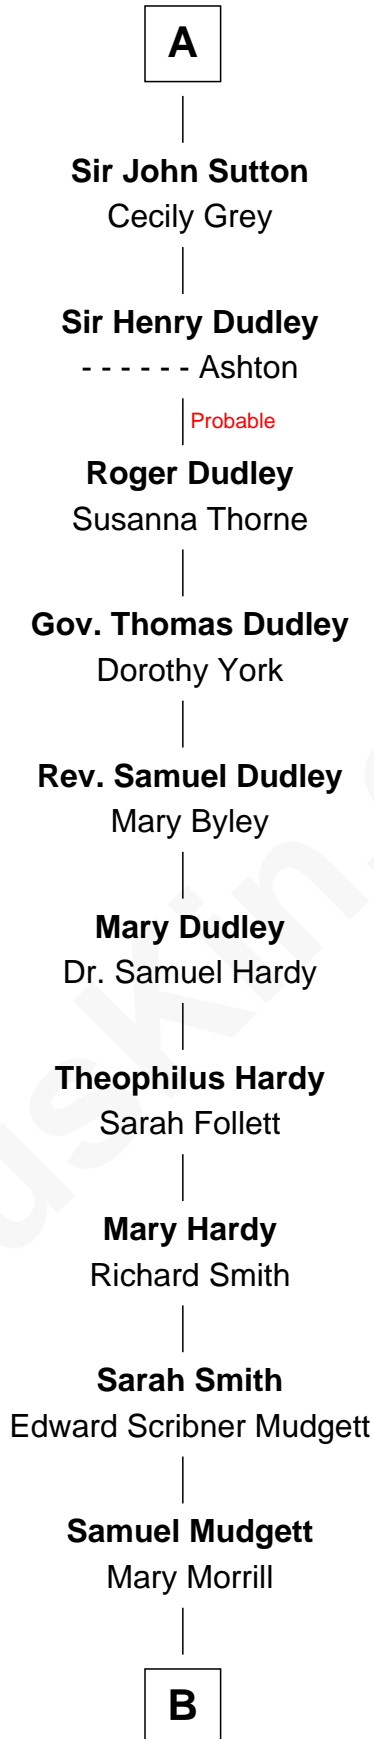

FamousKin.com
Relationship Chart of
King Edward I
King of England

18th Great-grandfather of

Dr. H. H. Holmes
Serial Killer aka "Devil in the White City"

King Edward I

Margaret of France

Edmund of Woodstock

Margaret Wake

Joan Plantagenet

Thomas Holand

Sir Thomas de Holand

Alice Fitzalan

Eleanor Holand

Edward Cherleton

Joyce Cherleton

Sir John Tiptoft

Joyce Tiptoft

Sir Edmund Sutton

Sir Edward Sutton

Cecily Willoughby

B

—
Scribner Mudgett

Nancy Prescott

—
Levi Horton Mudgett

Theodate Page Price

—
Dr. H. H. Holmes

Serial Killer Dr. H. H. Holmes

FamousKin.com