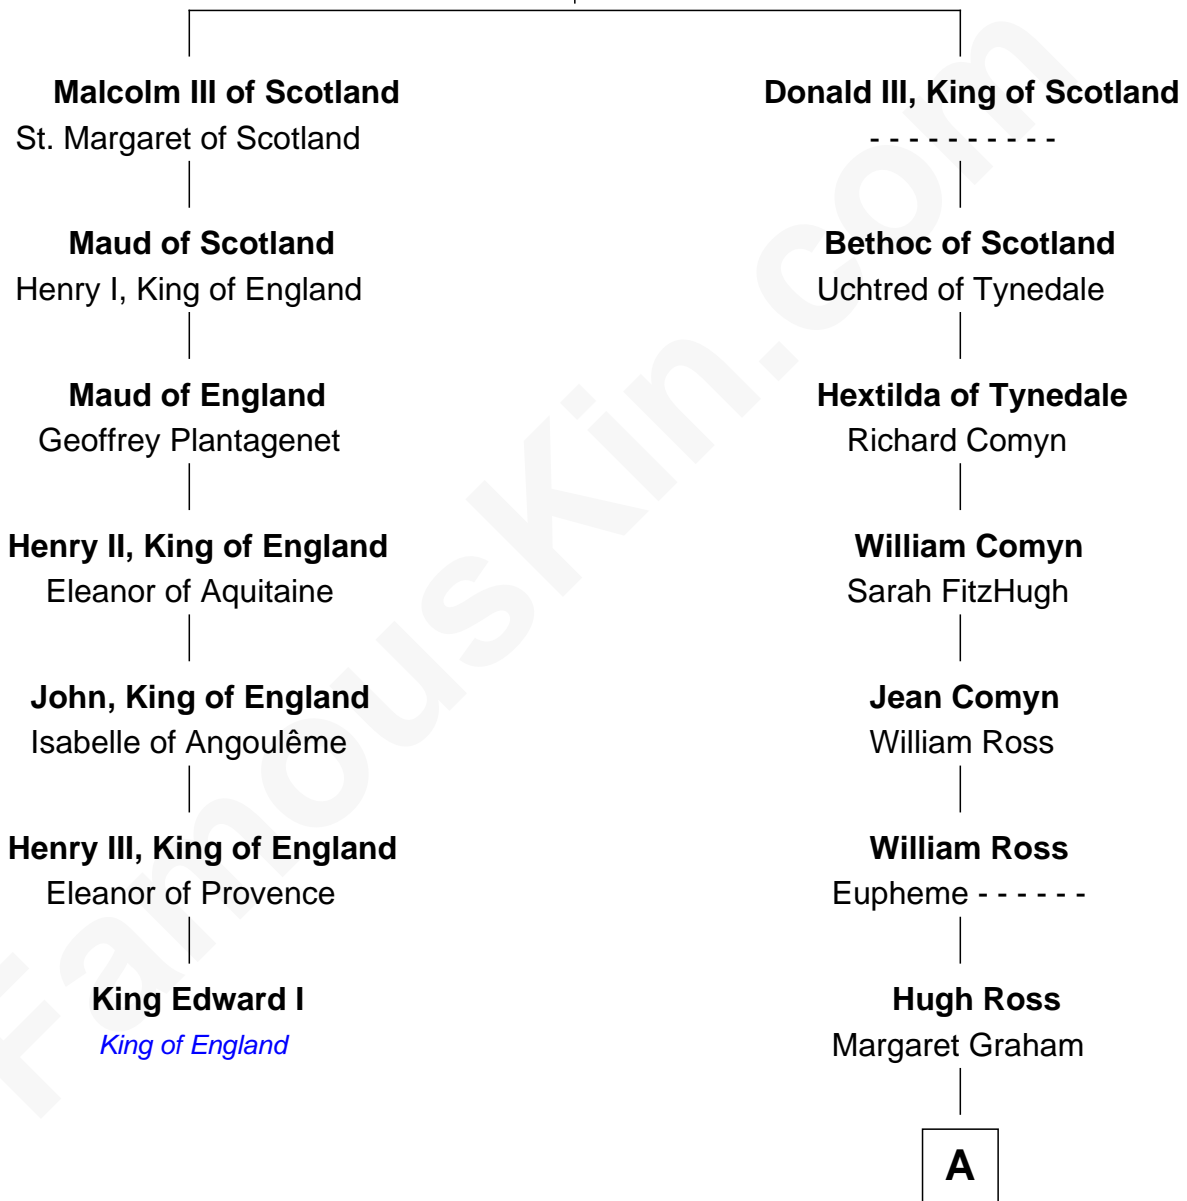

**FamousKin.com**  
**Relationship Chart of**  
**King Edward I**  
*King of England*

6th cousin 15 times removed of

**George Ross**

*Signer of the Declaration of Independence*

**Duncan I of Scotland**

**A**

**Hugh Ross**  
Margaret de Barclay

**William Ross**  
Christian - - - - -

**Walter Ross**  
Katherine McTyre

**Hugh Ross**  
- - - - -

**William Ross**  
Grizel McDonald

**Walter Ross**  
Janet Tulloch

**Hugh Ross**  
- - - - -