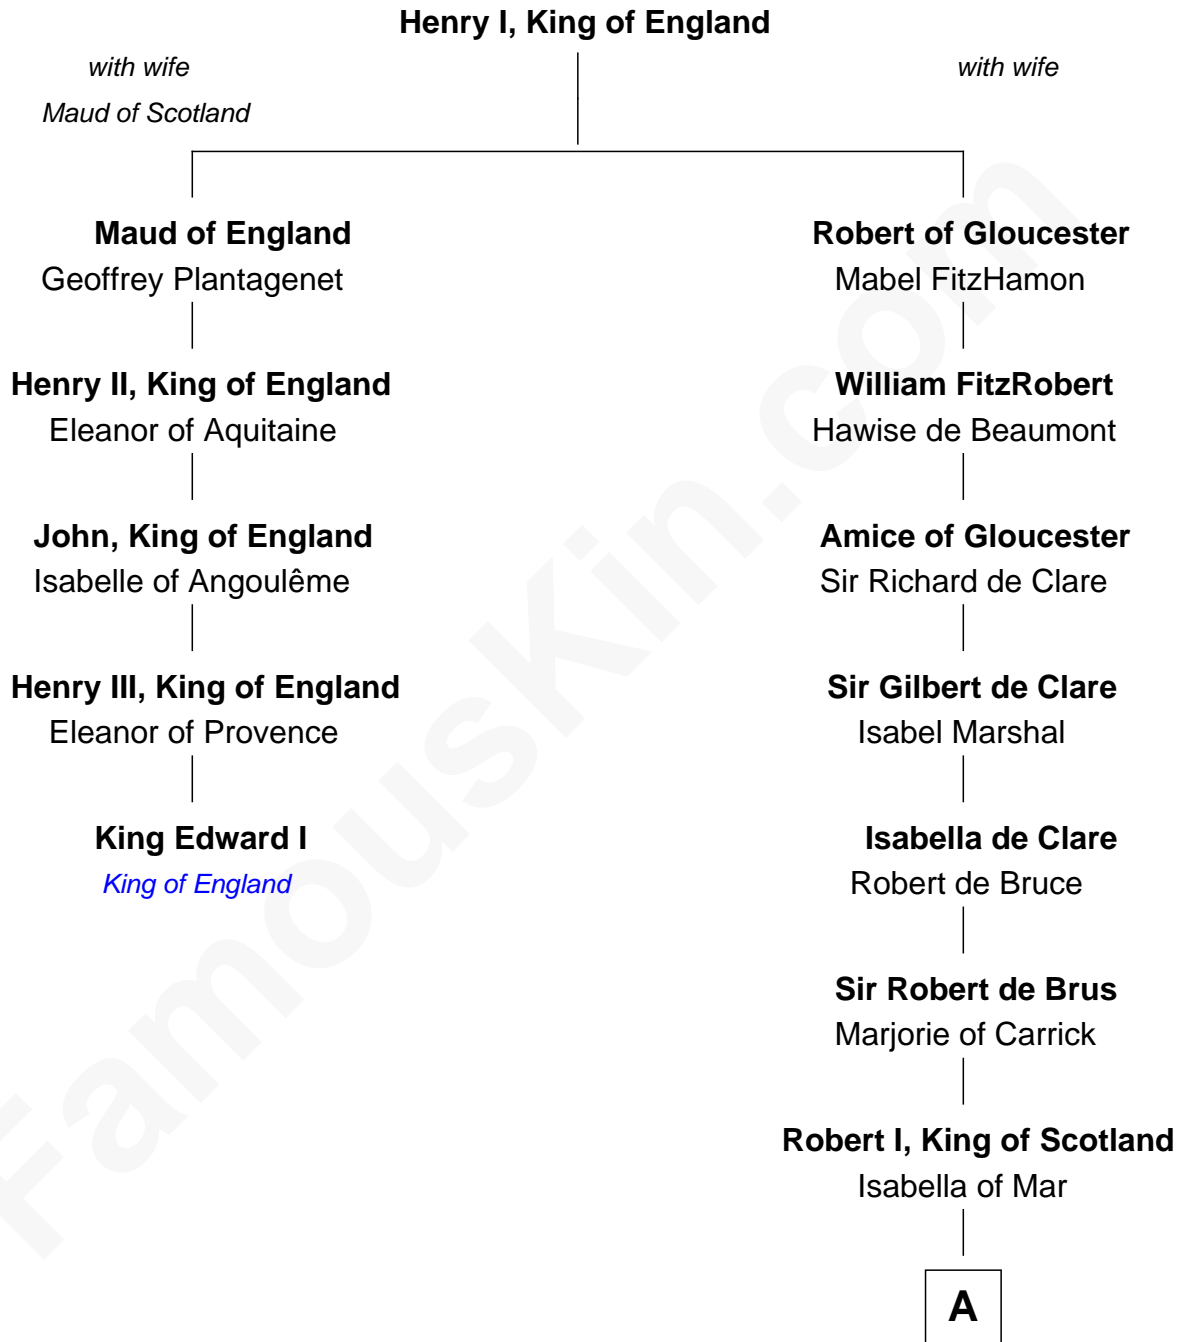

FamousKin.com
Relationship Chart of
King Edward I
King of England

4th cousin 16 times removed of

Philip Livingston
Signer of the Declaration of Independence

A

Marjorie Bruce

Walter Stewart

Robert II, King of Scotland