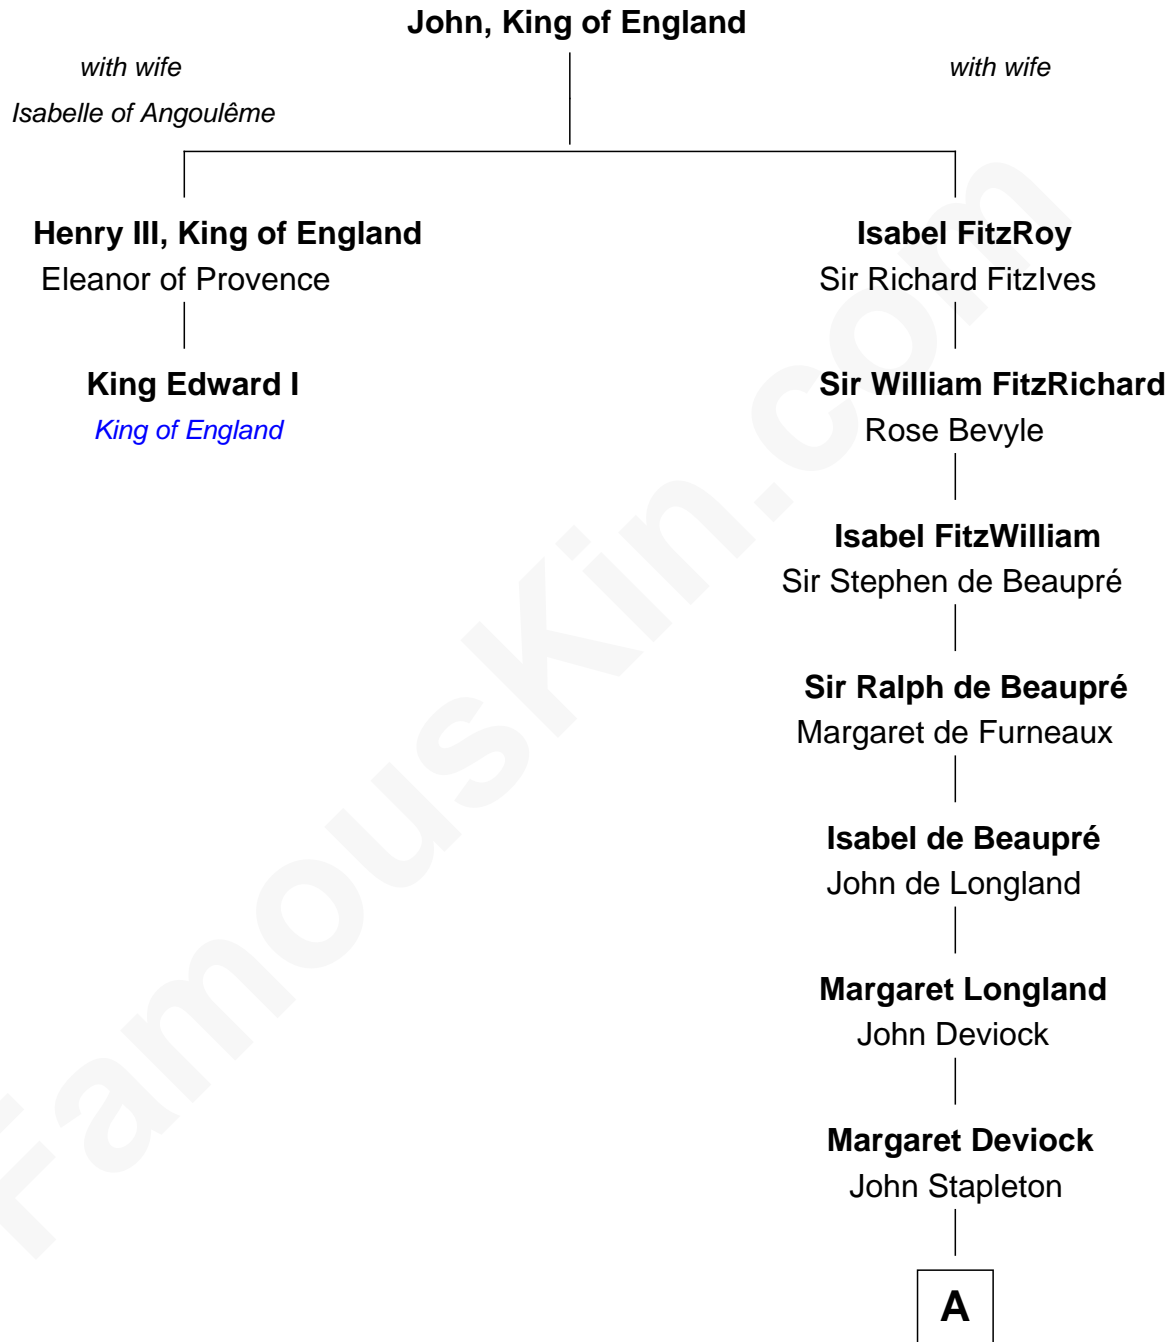

FamousKin.com
Relationship Chart of
King Edward I
King of England

1st cousin 18 times removed of

Abraham Baldwin
Signer of the U.S. Constitution

A

Margaret Stapleton

Mary Stapleton

Robert Montfort

Katherine Montfort

Sir George Booth

Sir William Booth

Ellen Montgomery

Jane Booth

Sir Thomas Holford

Dorothy Holford

John Bruen

John Bruen