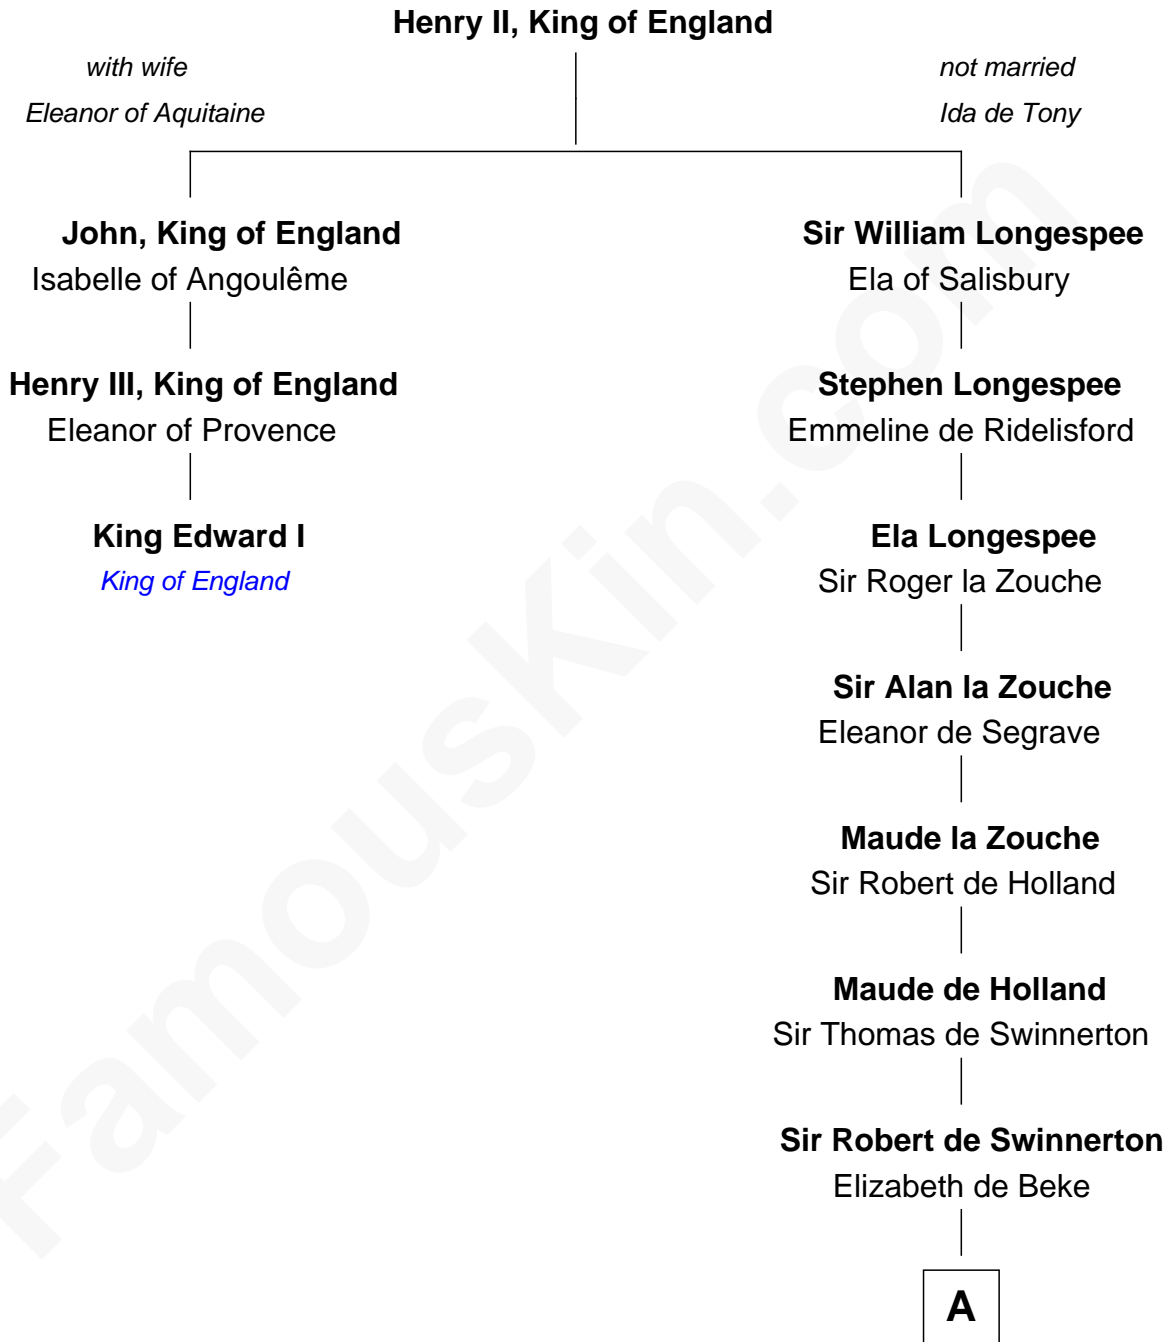

FamousKin.com
Relationship Chart of
King Edward I
King of England

2nd cousin 18 times removed of
Abraham Baldwin
Signer of the U.S. Constitution

A

Maud de Swinnerton

Sir John Savage

Margaret Savage

Sir John Dutton

Maude Dutton

Sir William Booth

Sir George Booth

Katherine Montfort

Sir William Booth

Ellen Montgomery

Jane Booth

Sir Thomas Holford