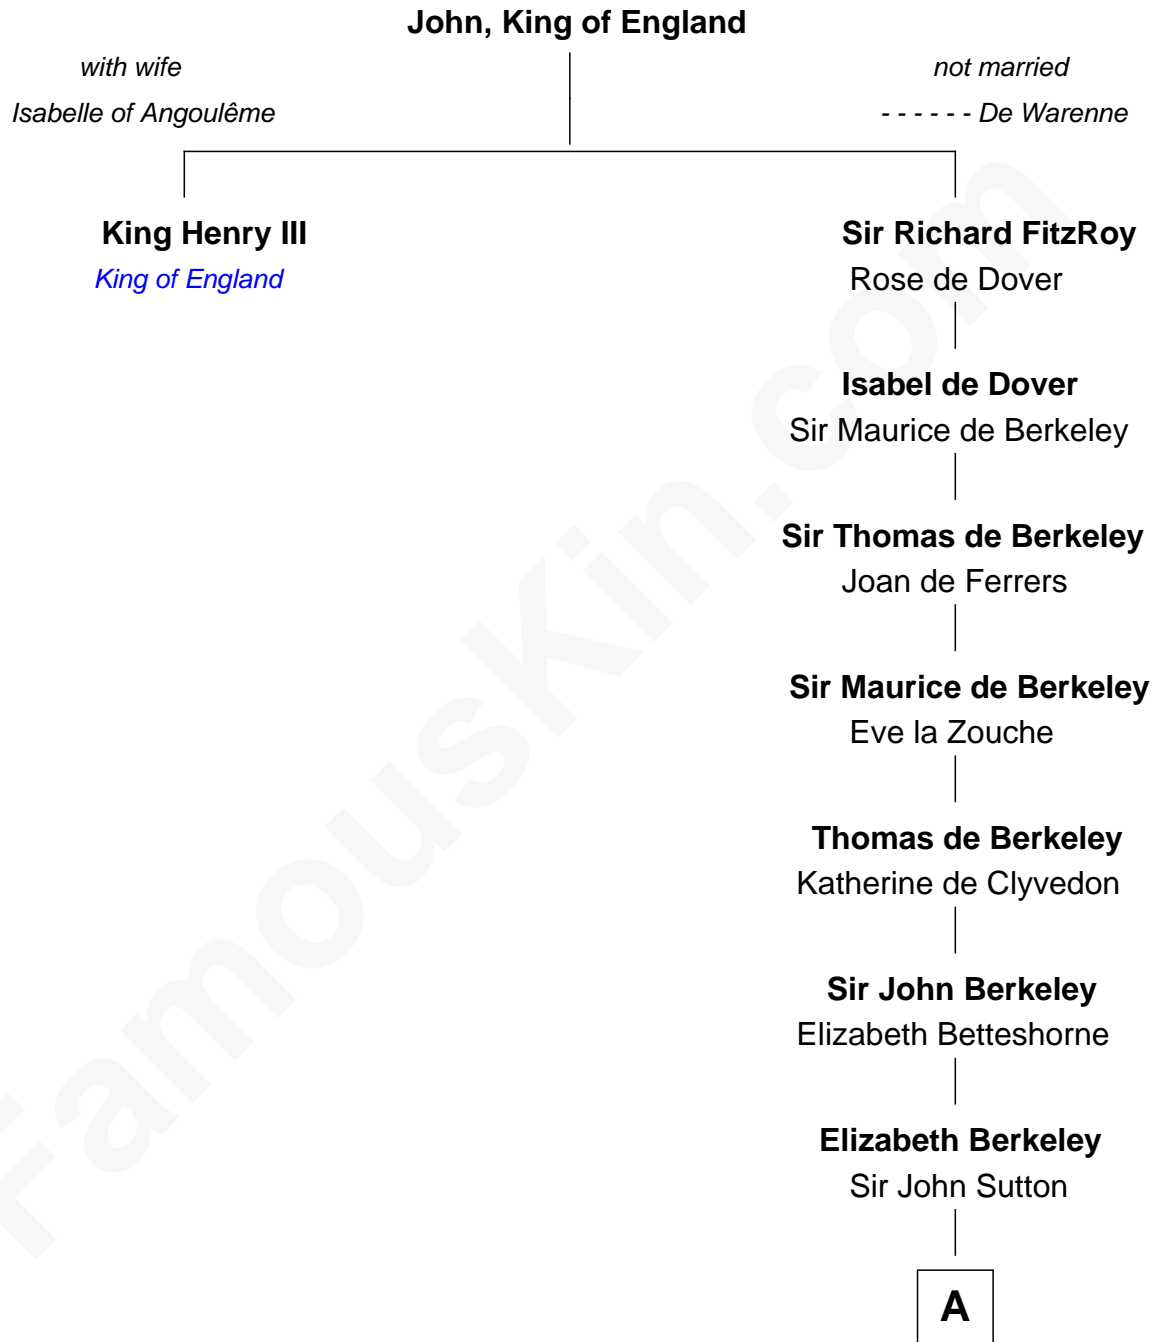

FamousKin.com Relationship Chart of

King Henry III

King of England

19th great-granduncle of

Lizzie Borden

Accused Murderess

A

Jane Sutton
Thomas Mainwaring

Cecily Mainwaring
John Cotton

Sir George Cotton
Mary Onley

Richard Cotton
Mary Mainwaring

Frances Cotton
George Abell

Robert Abell
Joanna - - - - -

Mary Abell
Rev. Samuel Luther

Samuel Luther
Sarah - - - - -