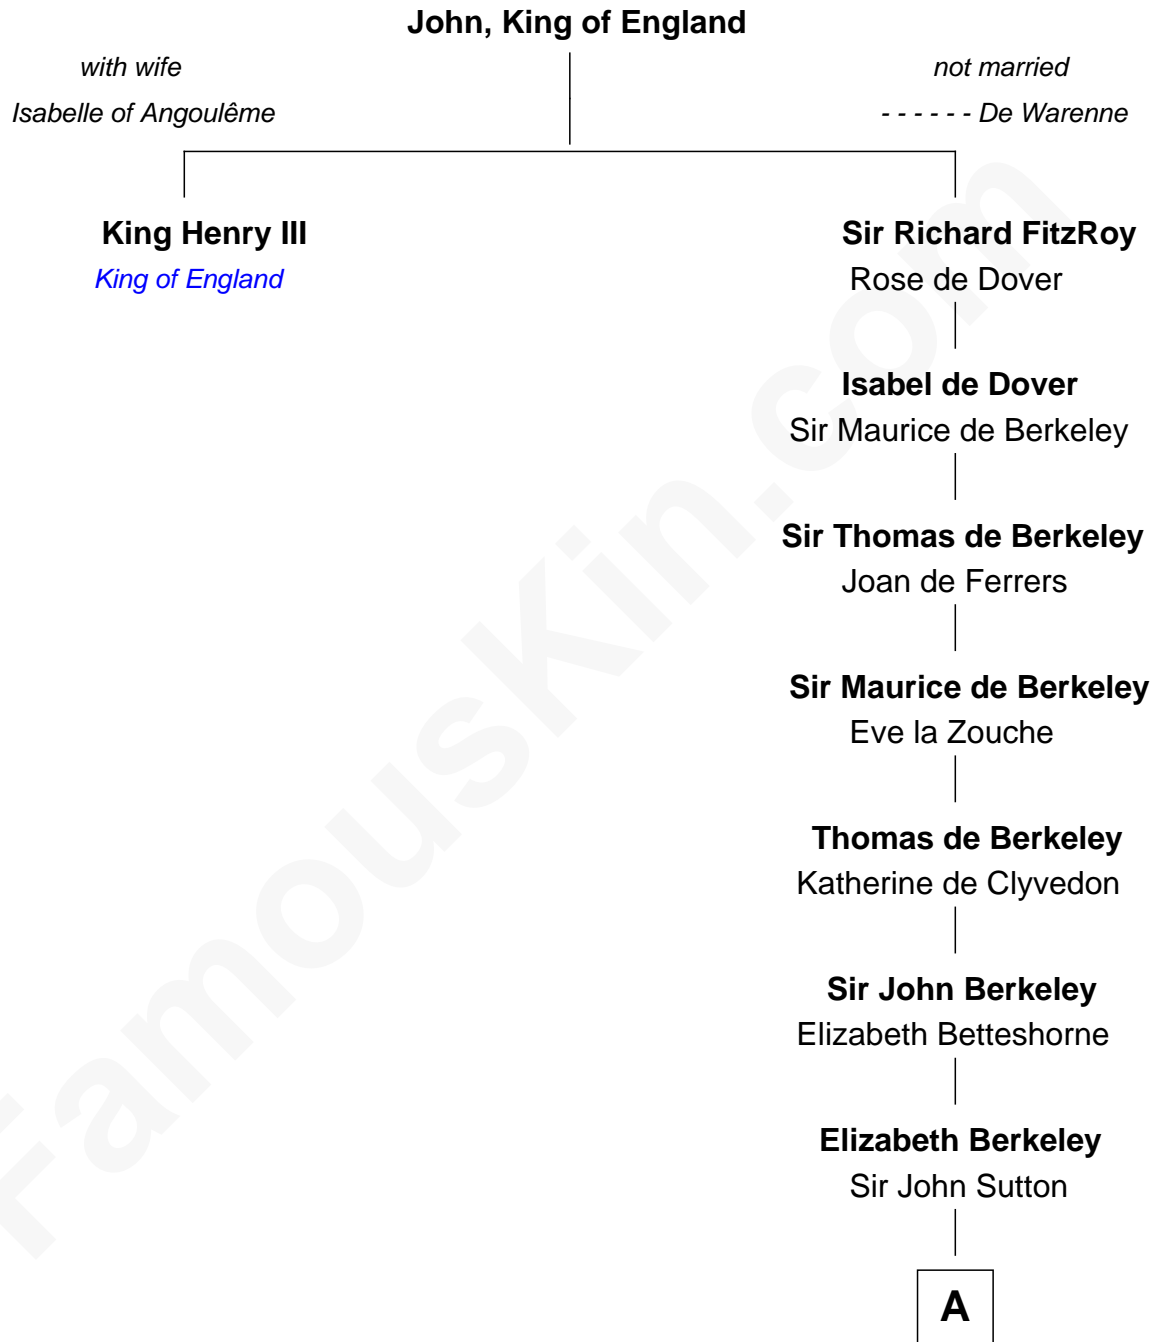

FamousKin.com Relationship Chart of

King Henry III

King of England

10th great-granduncle of

Robert Abell

(c1605 - 1663) Great Migration Immigrant 1630

A

Jane Sutton
Thomas Mainwaring

Cecily Mainwaring
John Cotton

Sir George Cotton
Mary Onley

Richard Cotton
Mary Mainwaring

Frances Cotton
George Abell

Robert Abell

Great Migration Immigrant 1630