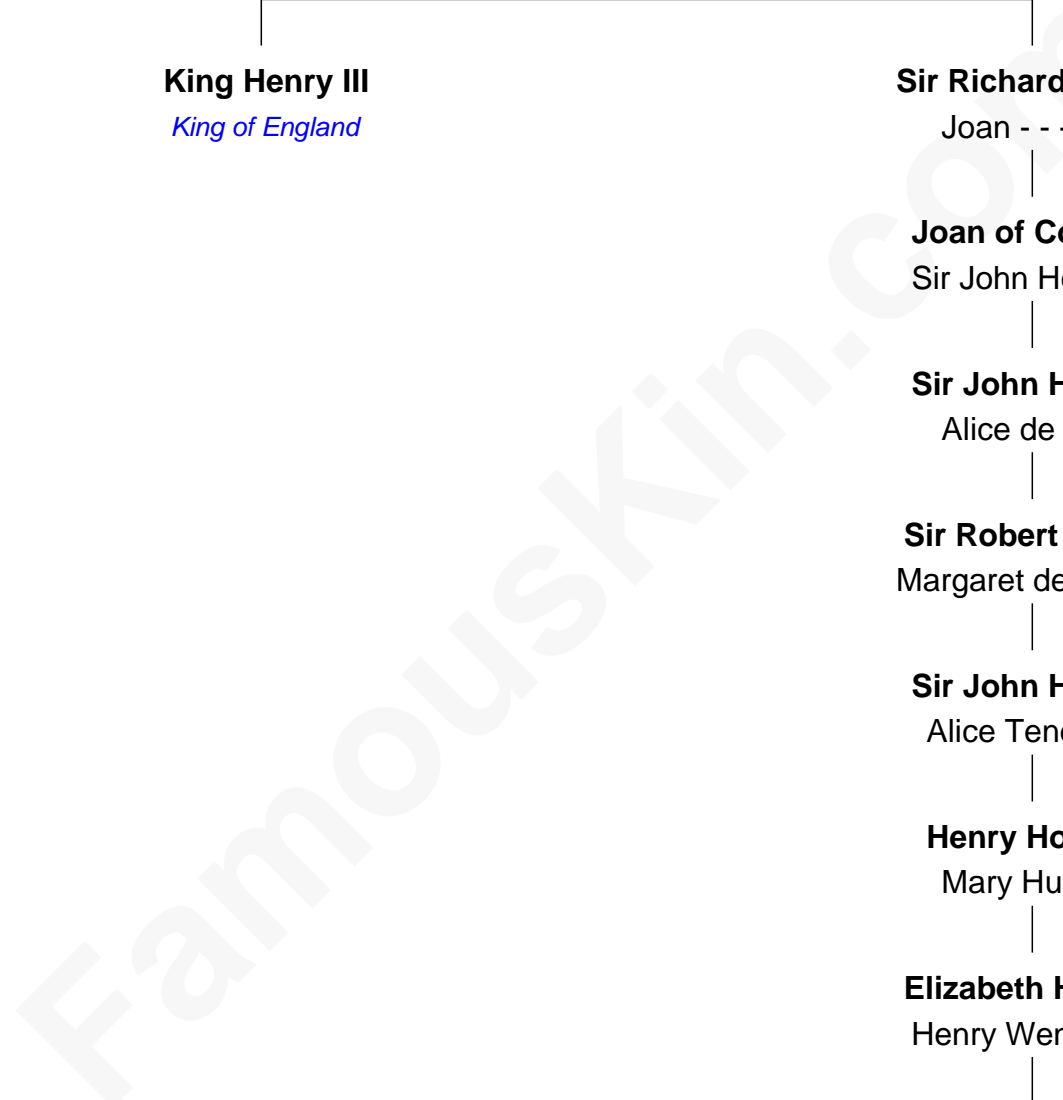

**FamousKin.com**  
**Relationship Chart of**  
**King Henry III**  
*King of England*

**11th great-granduncle of**  
**Rev. George Burroughs**  
*Executed for Witchcraft, Salem 1692*

**John, King of England**  
 Isabelle of Angoulême

**King Henry III**  
*King of England*

**Sir Richard of Cornwall**

Joan - - - - -

**Joan of Cornwall**

Sir John Howard

**Sir John Howard**

Alice de Bois

**Sir Robert Howard**

Margaret de Scales

**Sir John Howard**

Alice Tendring

**Henry Howard**

Mary Hussey

**Elizabeth Howard**

Henry Wentworth

**A**