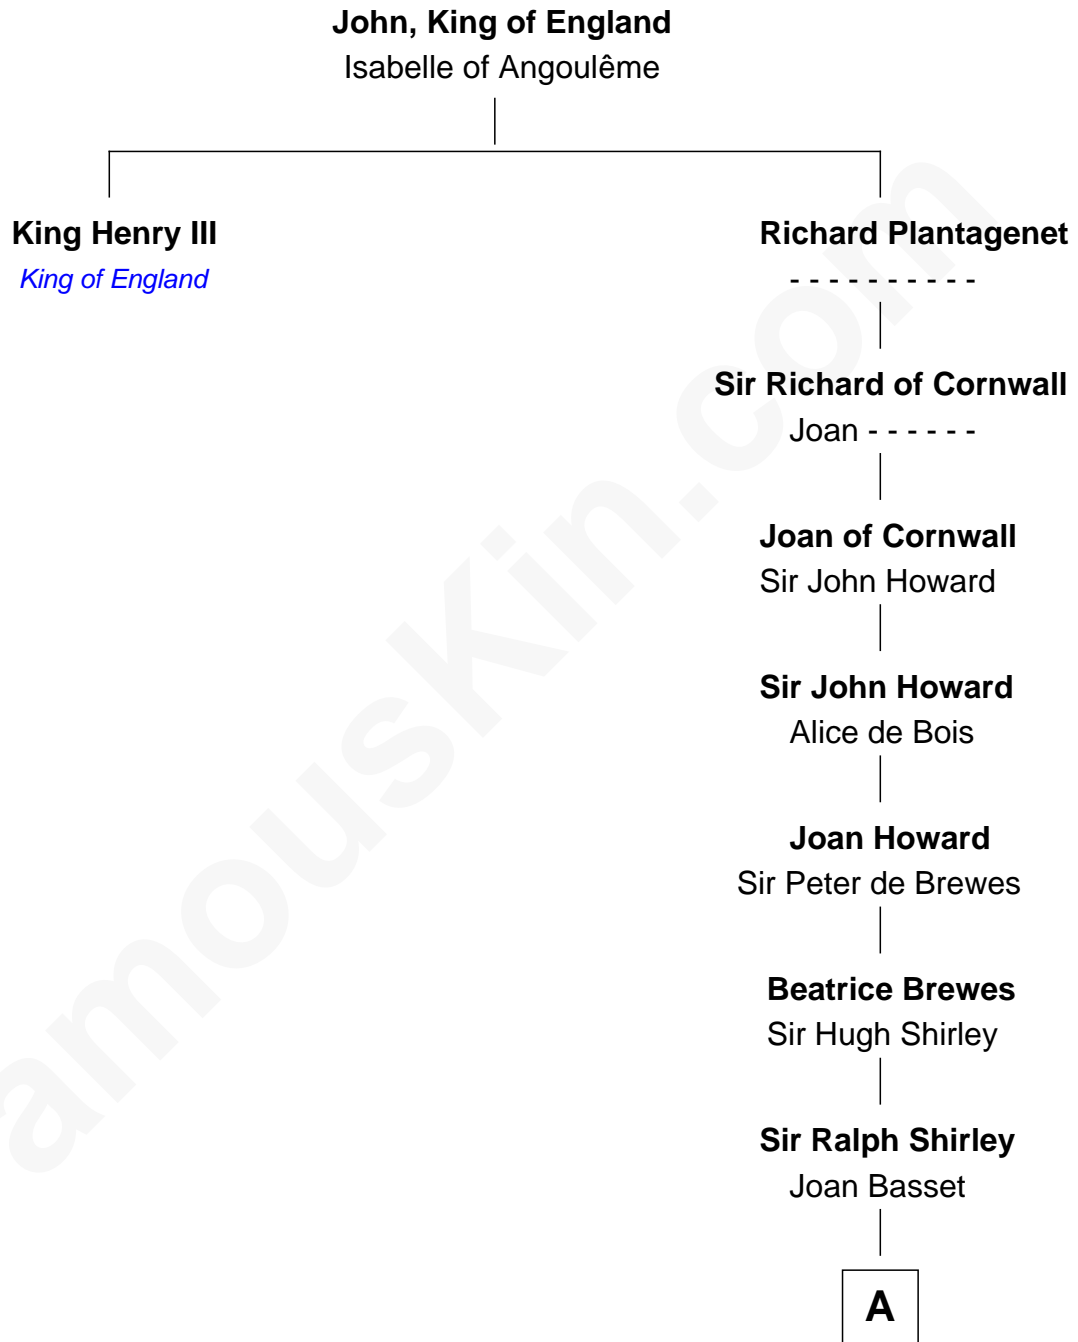

FamousKin.com

Relationship Chart of

King Henry III

King of England

19th great-granduncle of

William Henry Moore

Co-Founder, U.S. Steel and Nabisco

A

Ralph Shirley
Margaret Staunton

John Shirley
Eleanor Willoughby

Robert Shirley

Ralph Shirley
Amee Lolle

Eleanor Shirley
Nicholas Browne

Sir William Browne
Mary Savage

Percy Browne
Anne Rich

Nathaniel Browne
Eleanor Watts