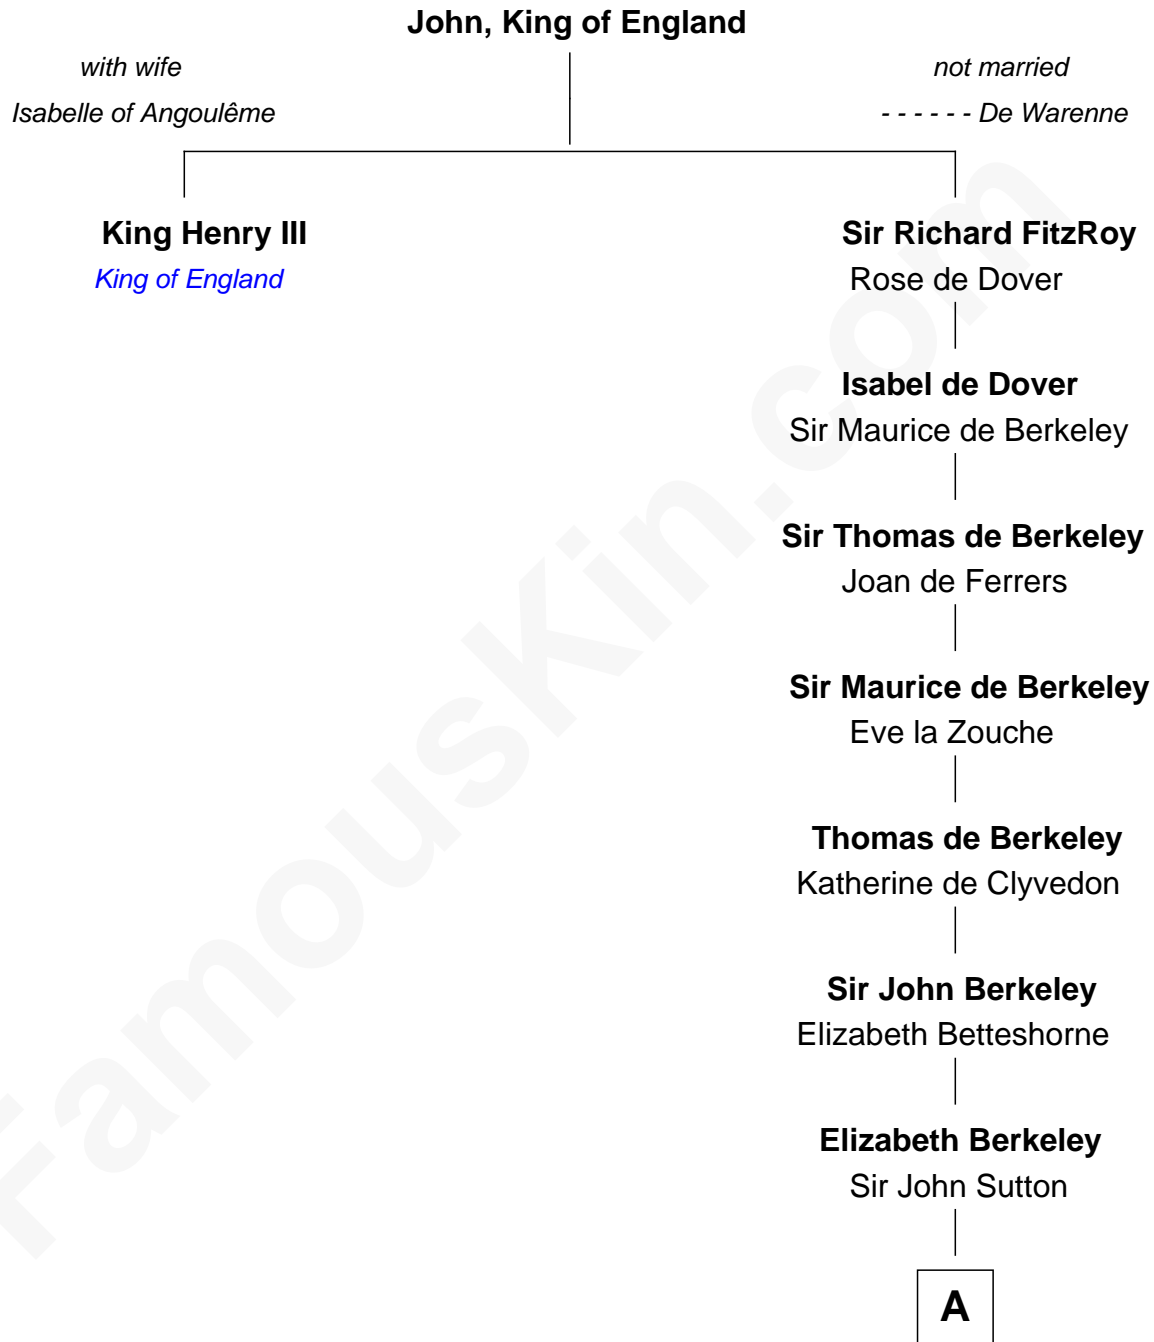

FamousKin.com

Relationship Chart of

King Henry III

King of England

17th great-granduncle of

Grover Cleveland

22nd and 24th U.S. President

A

Jane Sutton
Thomas Mainwaring

Cecily Mainwaring
John Cotton

Sir George Cotton
Mary Onley

Richard Cotton
Mary Mainwaring

Frances Cotton
George Abell

Robert Abell
Joanna - - - - -

Caleb Abell
Margaret Post

Experience Abell
John Hyde