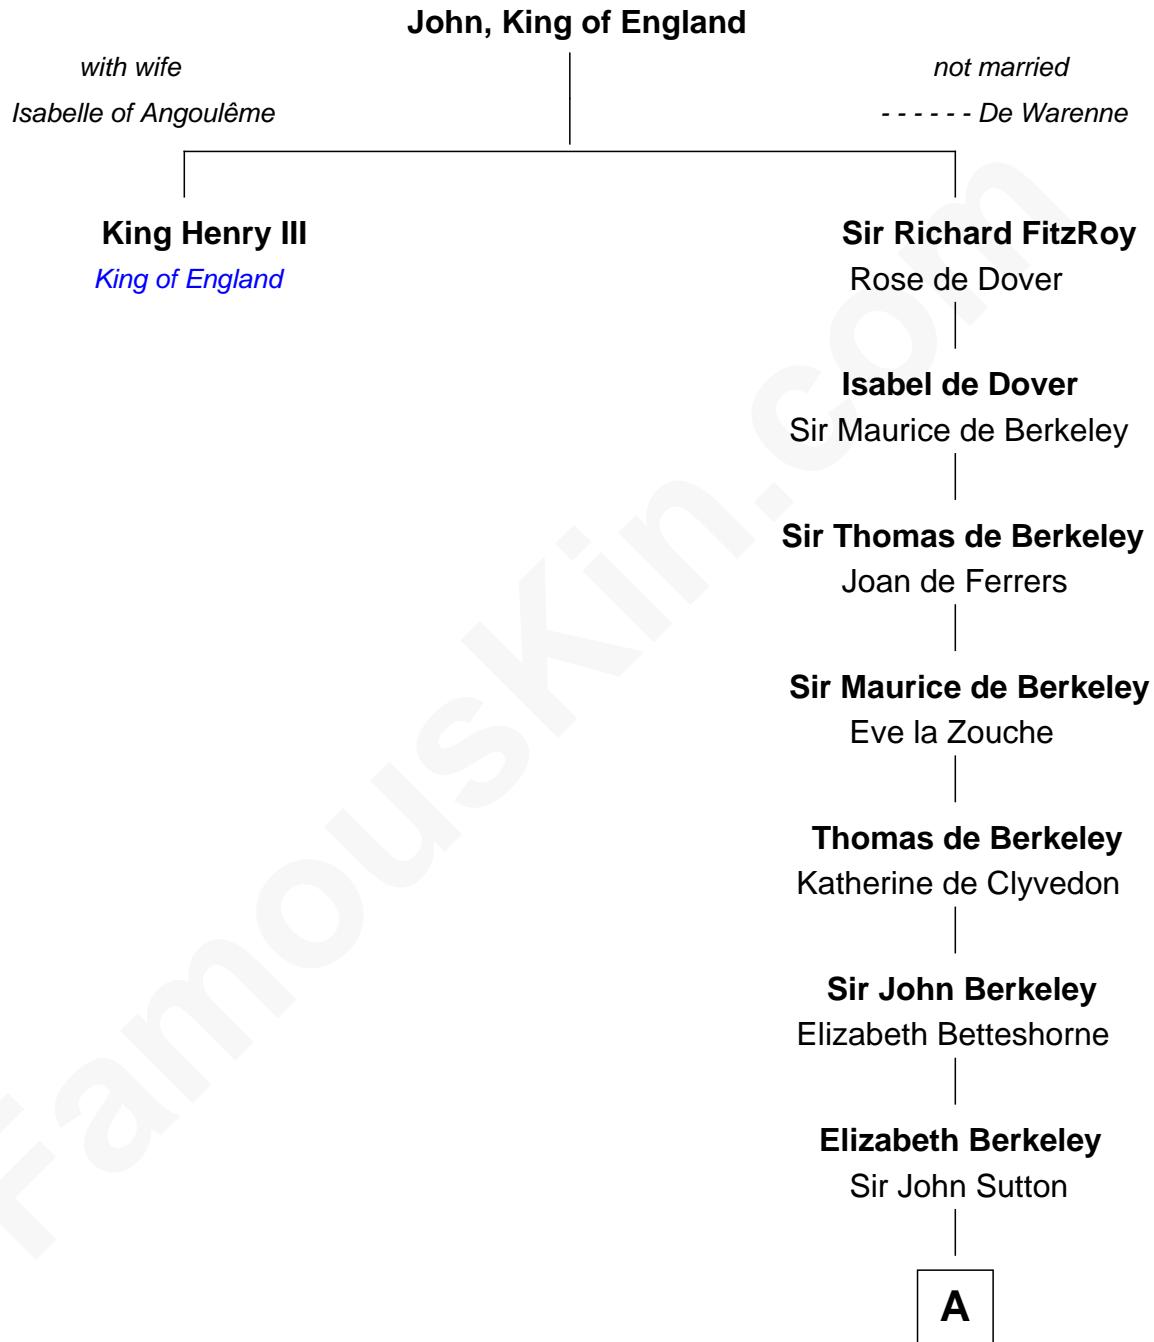

FamousKin.com Relationship Chart of

King Henry III

King of England

18th great-granduncle of

Milton Bradley

Founder, Milton Bradley Company

A

Sir Edmund Sutton

Joyce Tiptoft

Sir Edward Sutton

Cecily Willoughby

Sir John Sutton

Cecily Grey

Sir Henry Dudley

----- Ashton

Probable