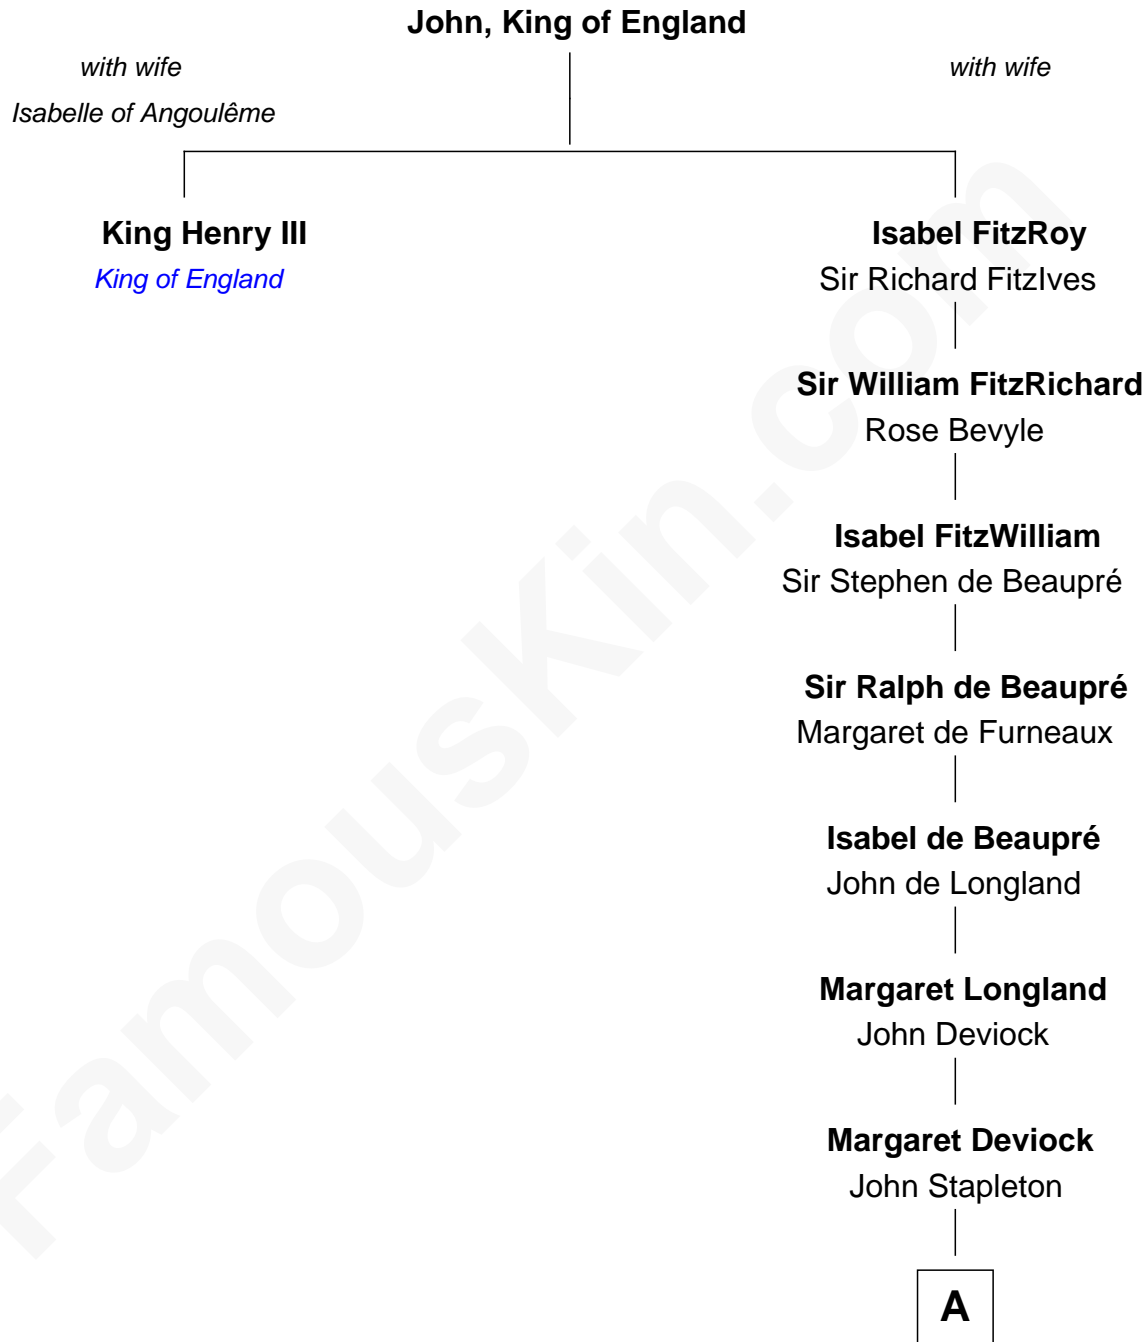

FamousKin.com

Relationship Chart of

King Henry III

King of England

16th great-granduncle of

Isaac Tichenor

3rd and 5th Governor of Vermont

A

Margaret Stapleton

Mary Stapleton

Robert Montfort

Katherine Montfort

Sir George Booth

Sir William Booth

Ellen Montgomery

Jane Booth