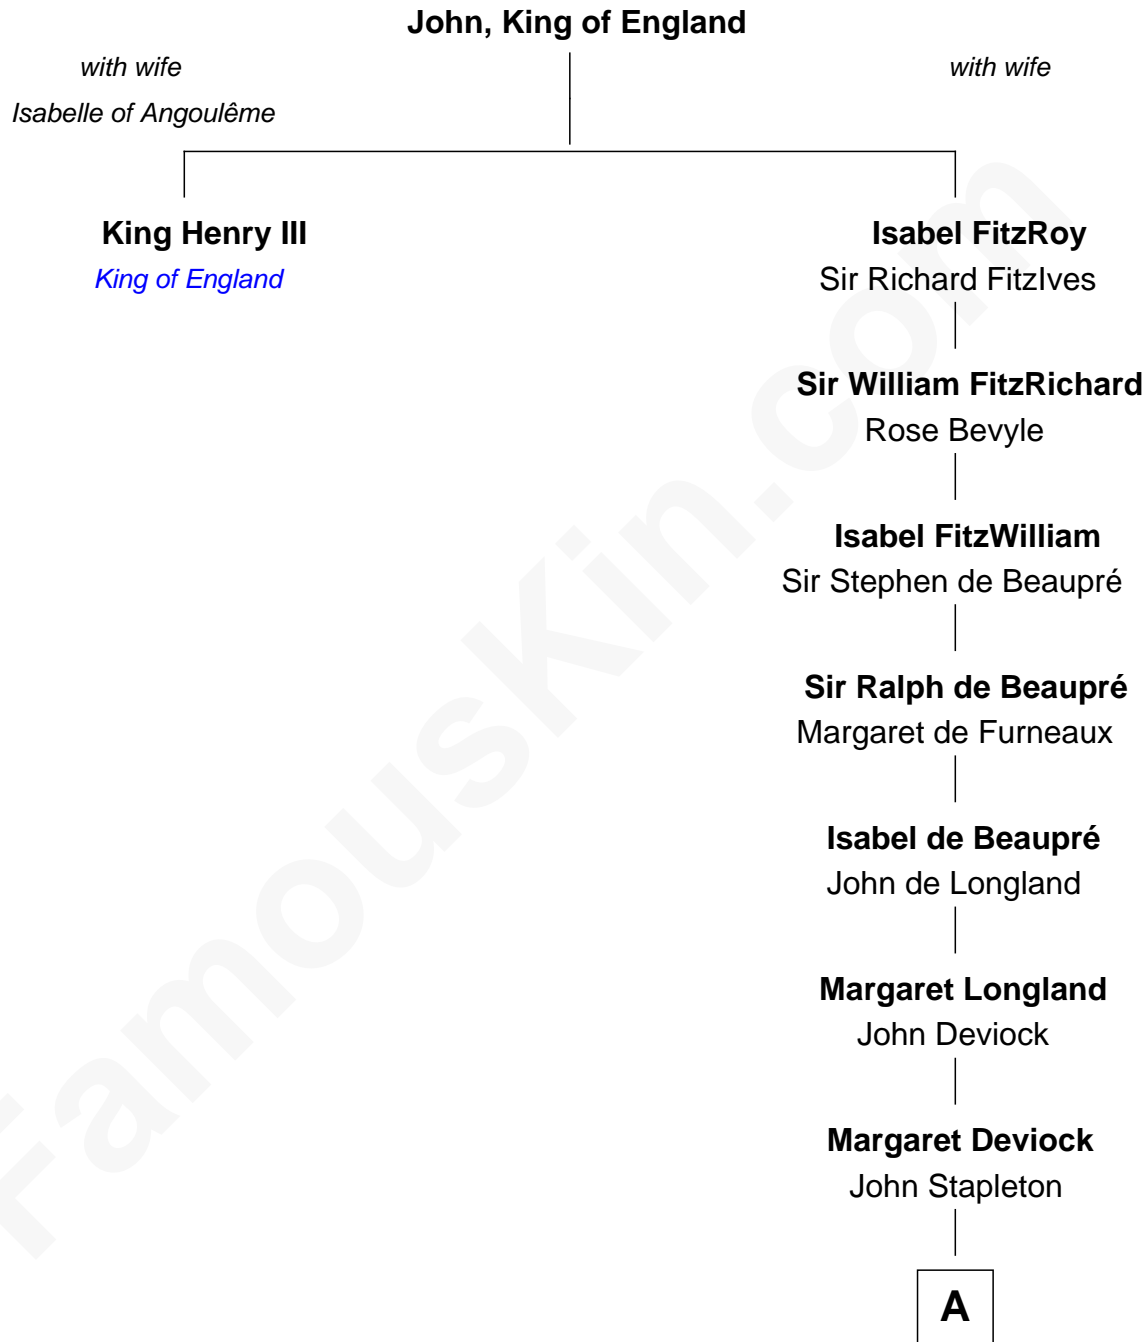

FamousKin.com

Relationship Chart of

King Henry III

King of England

18th great-granduncle of

Isaac Taylor Tichenor

President of Auburn University

A

Margaret Stapleton

Mary Stapleton

Robert Montfort

Katherine Montfort

Sir George Booth

Sir William Booth

Ellen Montgomery

Jane Booth