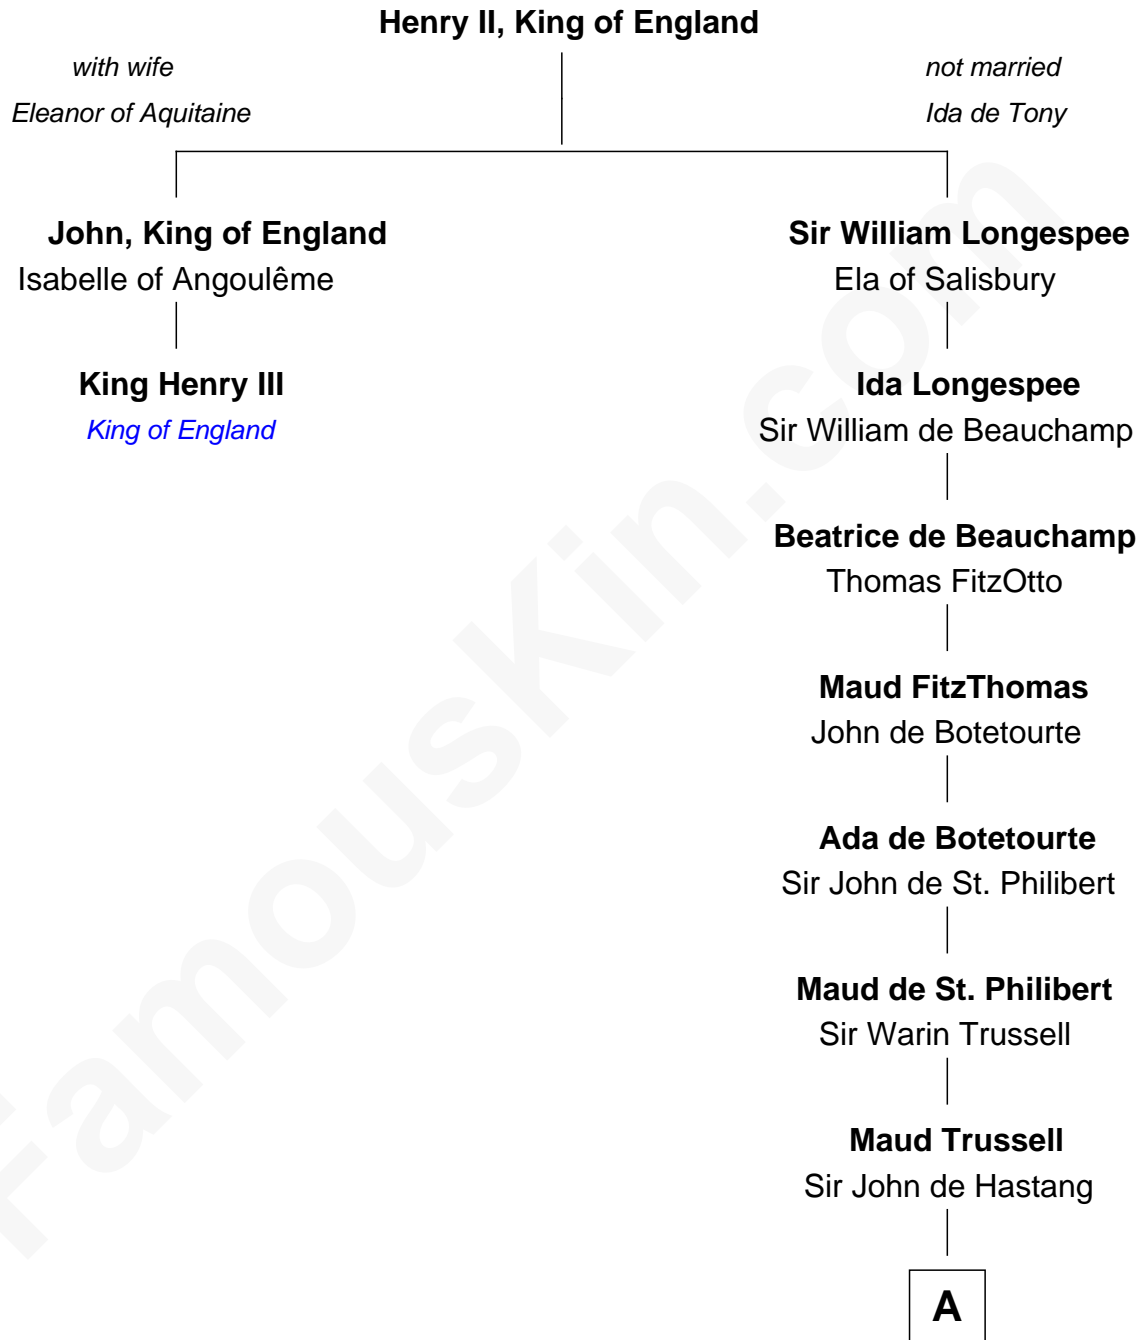

FamousKin.com

Relationship Chart of

King Henry III

King of England

1st cousin 19 times removed of

Robert Townsend

Member of the Culper Spy Ring during the American Revolution

A

Maud de Hastang

Ralph Stafford

Sir Humphrey Stafford

Elizabeth Burdet

Sir Humphrey Stafford

Eleanor Aylesbury

Humphrey Stafford

Katherine Fray