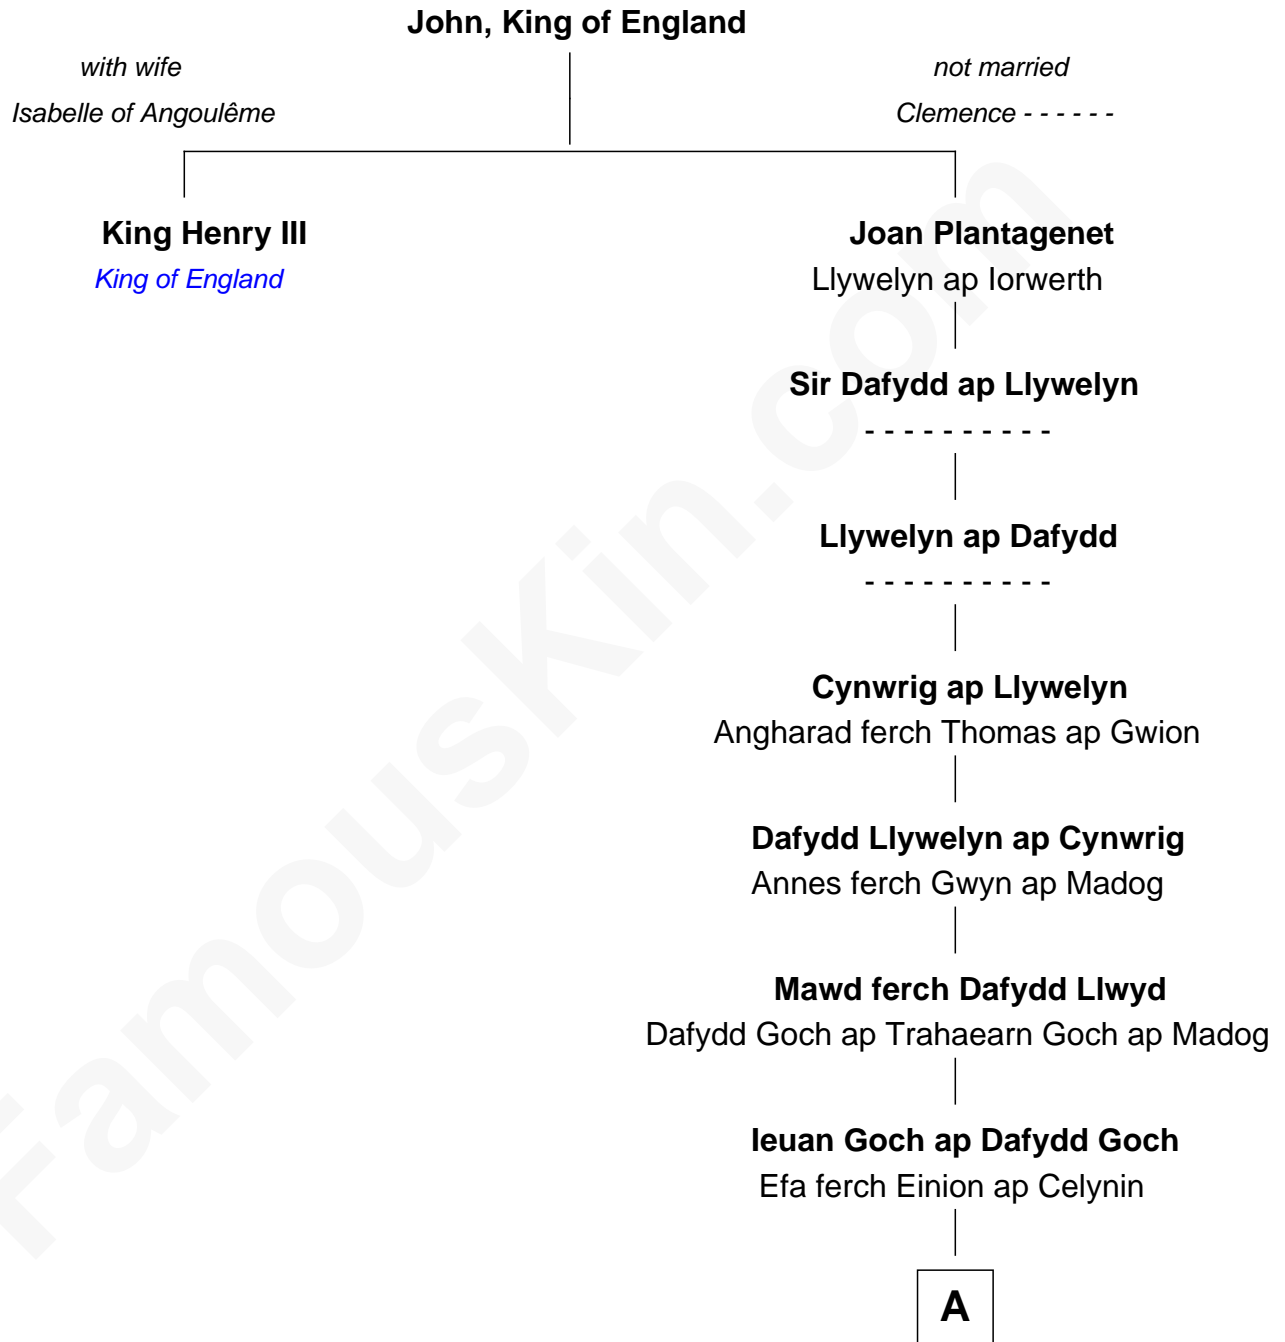

FamousKin.com Relationship Chart of

King Henry III

King of England

14th great-granduncle of

David Yale

(c1613 - 1690) Great Migration Immigrant 1638

A

Maredudd ap Ieuan Goch

Morfudd ferch Gruffudd ap Llywelyn Fychan

Lleucu ferch Maredudd

Gruffudd ap Cynwrig ap Bleddyn Llwyd

Dafydd Llwyd ap Gruffudd

Gwen ferch Gruffudd Goch ap Ieuan

Dyddgu ferch Dafydd Llwyd

Llywelyn ap Gruffudd Llwyd ap Robin

Maredudd Llwyd ap Llywelyn

Jonet ferch Gwilym ap Llywelyn Llwyd

John ap Maredudd Llwyd

Margred ferch Morus Gethin ap Rhys

Maredudd Llwyd ap John

Jonet Conwy

Rt. Rev. George Lloyd

Anne Wilkinson

Ann Lloyd

Thomas Yale

David Yale

Great Migration Immigrant 1638