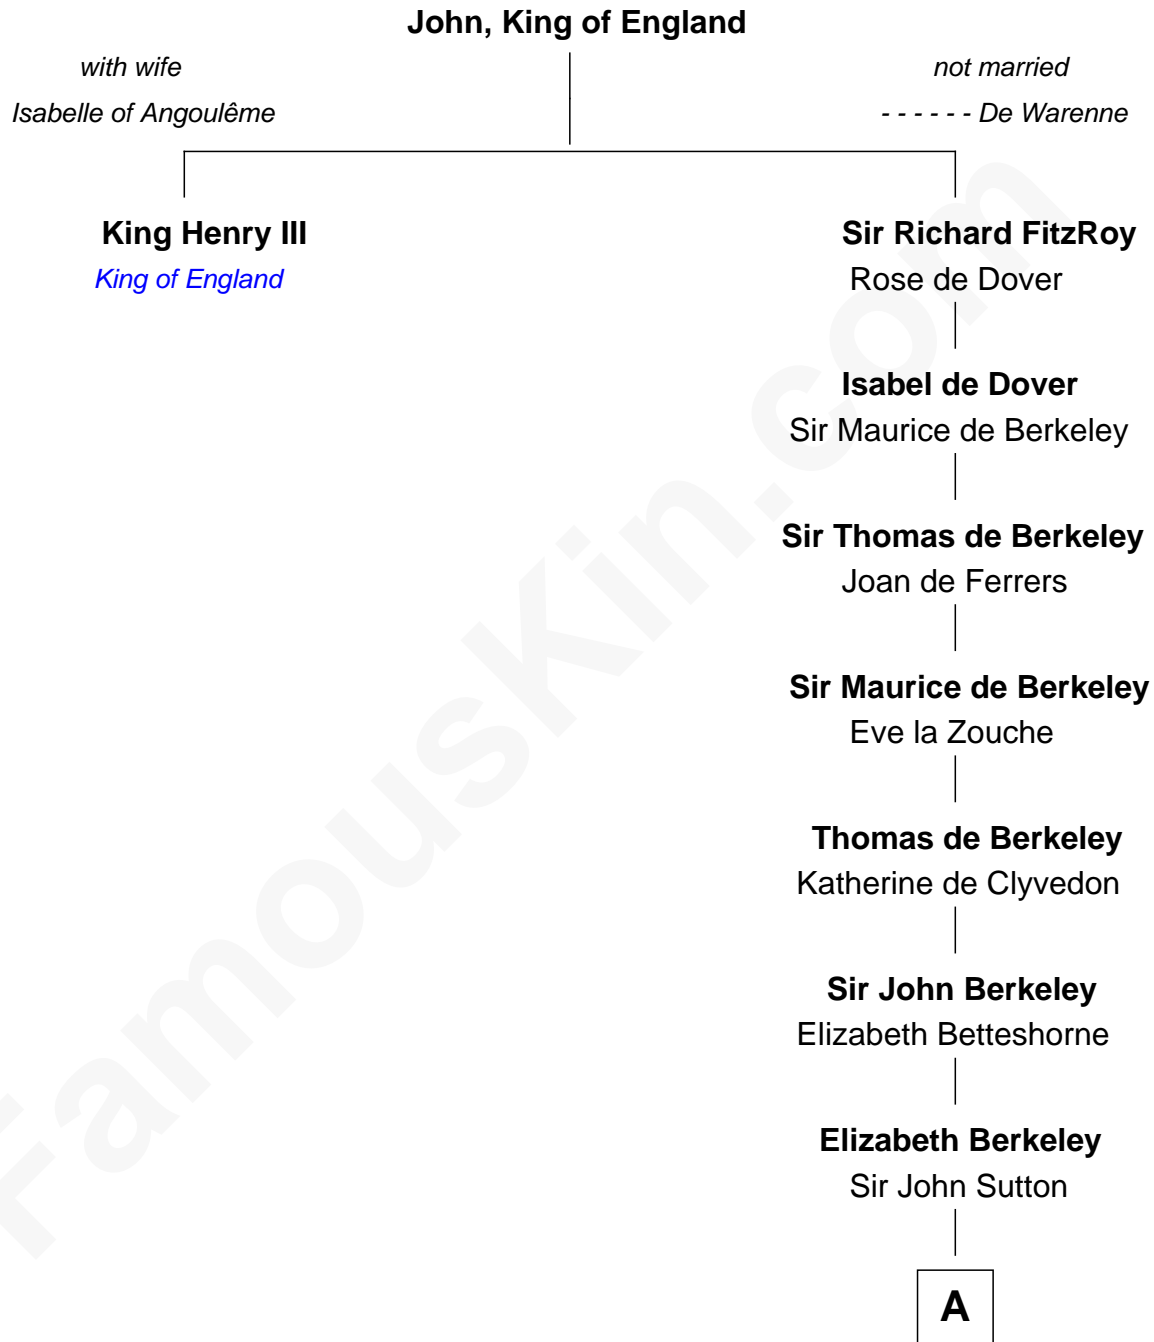

FamousKin.com
Relationship Chart of
King Henry III
King of England

18th great-granduncle of
Colonel Robert Gould Shaw
U.S. Civil War leader of film "Glory" fame

B

—
Sarah Rogers
Samuel Parkman

—
Elizabeth Willard Parkman
Robert Gould Shaw

—
Francis George Shaw
Sarah Blake Sturgis

—
Colonel Robert Gould Shaw
Main character in film "Glory"