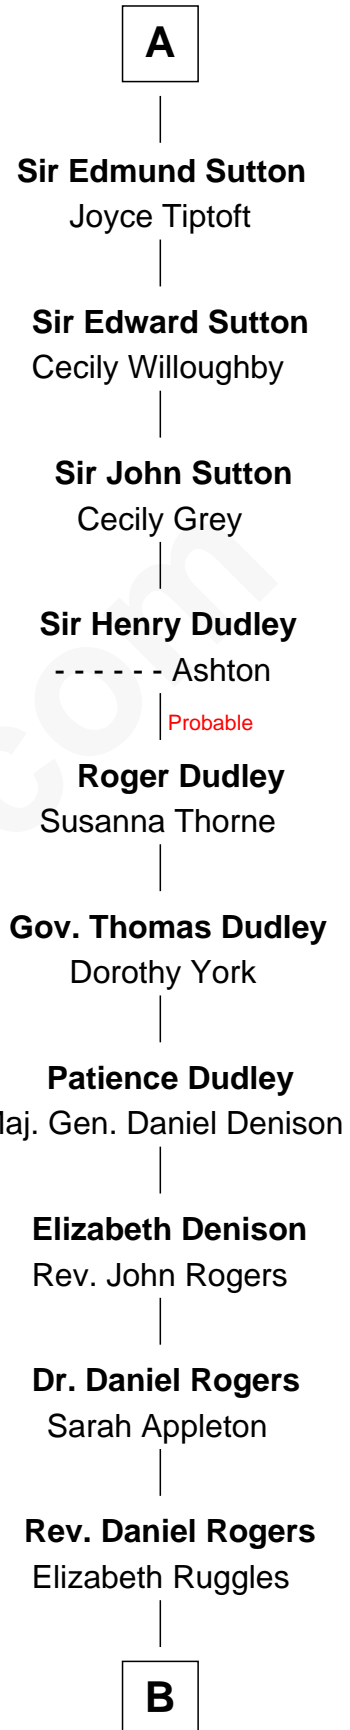

FamousKin.com
Relationship Chart of
King Henry III
King of England

18th great-granduncle of
Colonel Robert Gould Shaw
U.S. Civil War leader of film "Glory" fame

B

—
Sarah Rogers
Samuel Parkman

—
Elizabeth Willard Parkman
Robert Gould Shaw

—
Francis George Shaw
Sarah Blake Sturgis

—
Colonel Robert Gould Shaw
Main character in film "Glory"