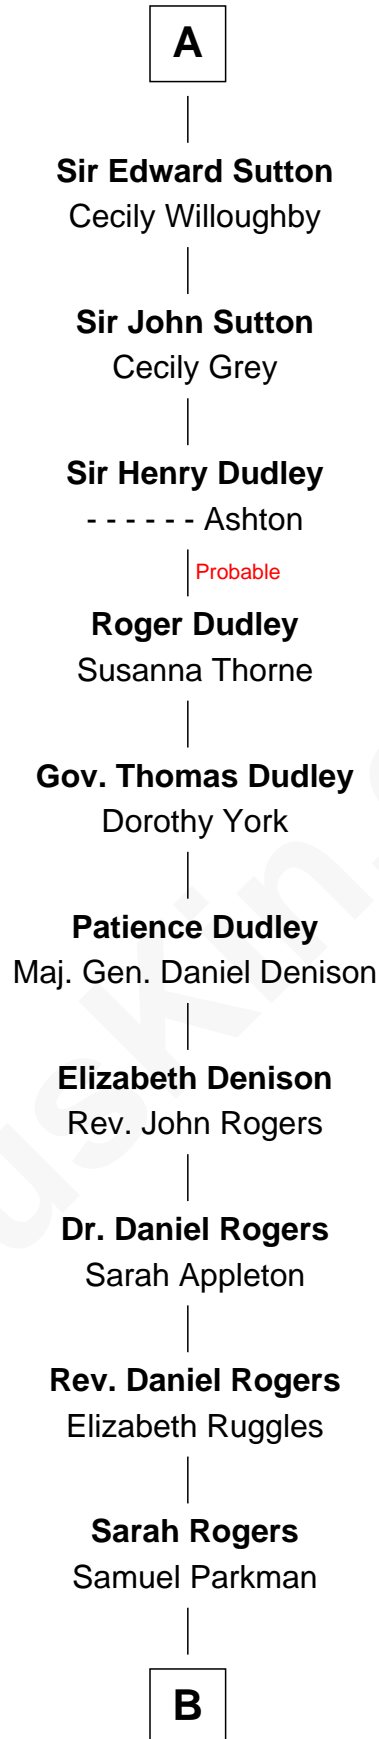

FamousKin.com
Relationship Chart of
King Henry III
King of England

18th Great-grandfather of
Colonel Robert Gould Shaw
U.S. Civil War leader of film "Glory" fame

King Henry III

Eleanor of Provence

Edward I, King of England

Margaret of France

Edmund of Woodstock

Margaret Wake

Joan Plantagenet

Thomas Holand

Sir Thomas de Holand

Alice Fitzalan

Eleanor Holand

Edward Cherleton

Joyce Cherleton

Sir John Tiptoft

Joyce Tiptoft

Sir Edmund Sutton

B

—
Elizabeth Willard Parkman

Robert Gould Shaw

—
Francis George Shaw

Sarah Blake Sturgis

—
Colonel Robert Gould Shaw

Main character in film ["Glory"](#)

FamousKin.com