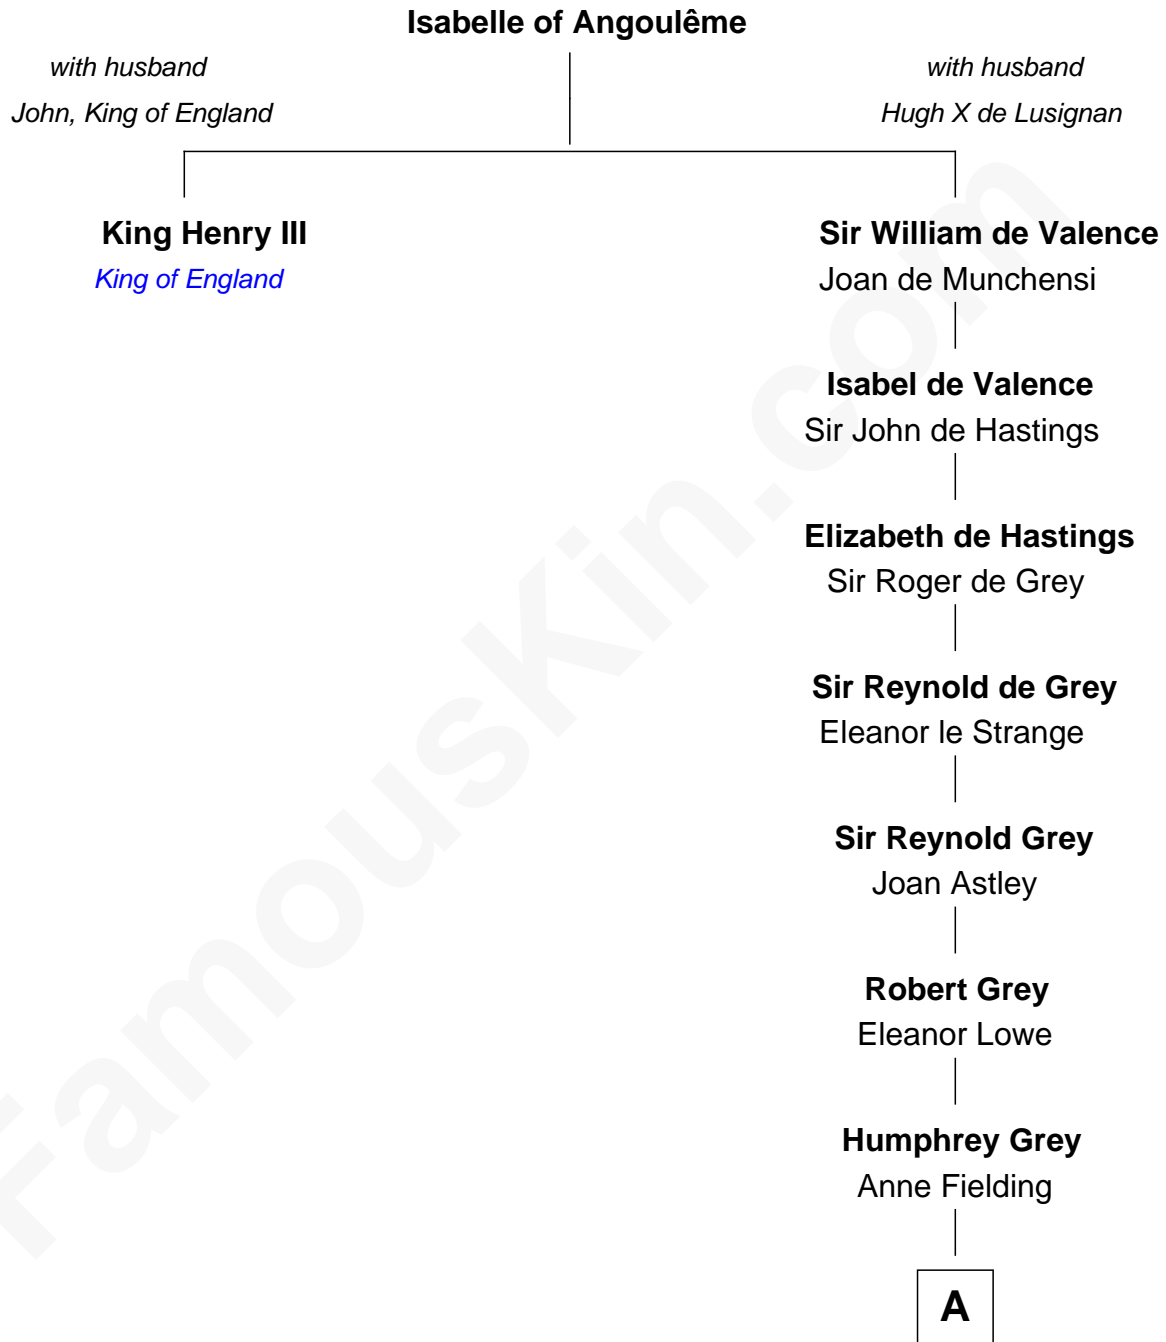

**FamousKin.com**  
**Relationship Chart of**  
**King Henry III**  
*King of England*

**18th great-granduncle of**  
**Tennessee Williams**  
*Author of A Streetcar Named Desire*

**A**

**Mary Grey**

Richard St. Barbe

**Thomas St. Barbe**

Joan - - - - -

**Alice St. Barbe**

Christopher Batt

**Thomas Batt**

Joan Byley

**Christopher Batt**

Anne Baynton