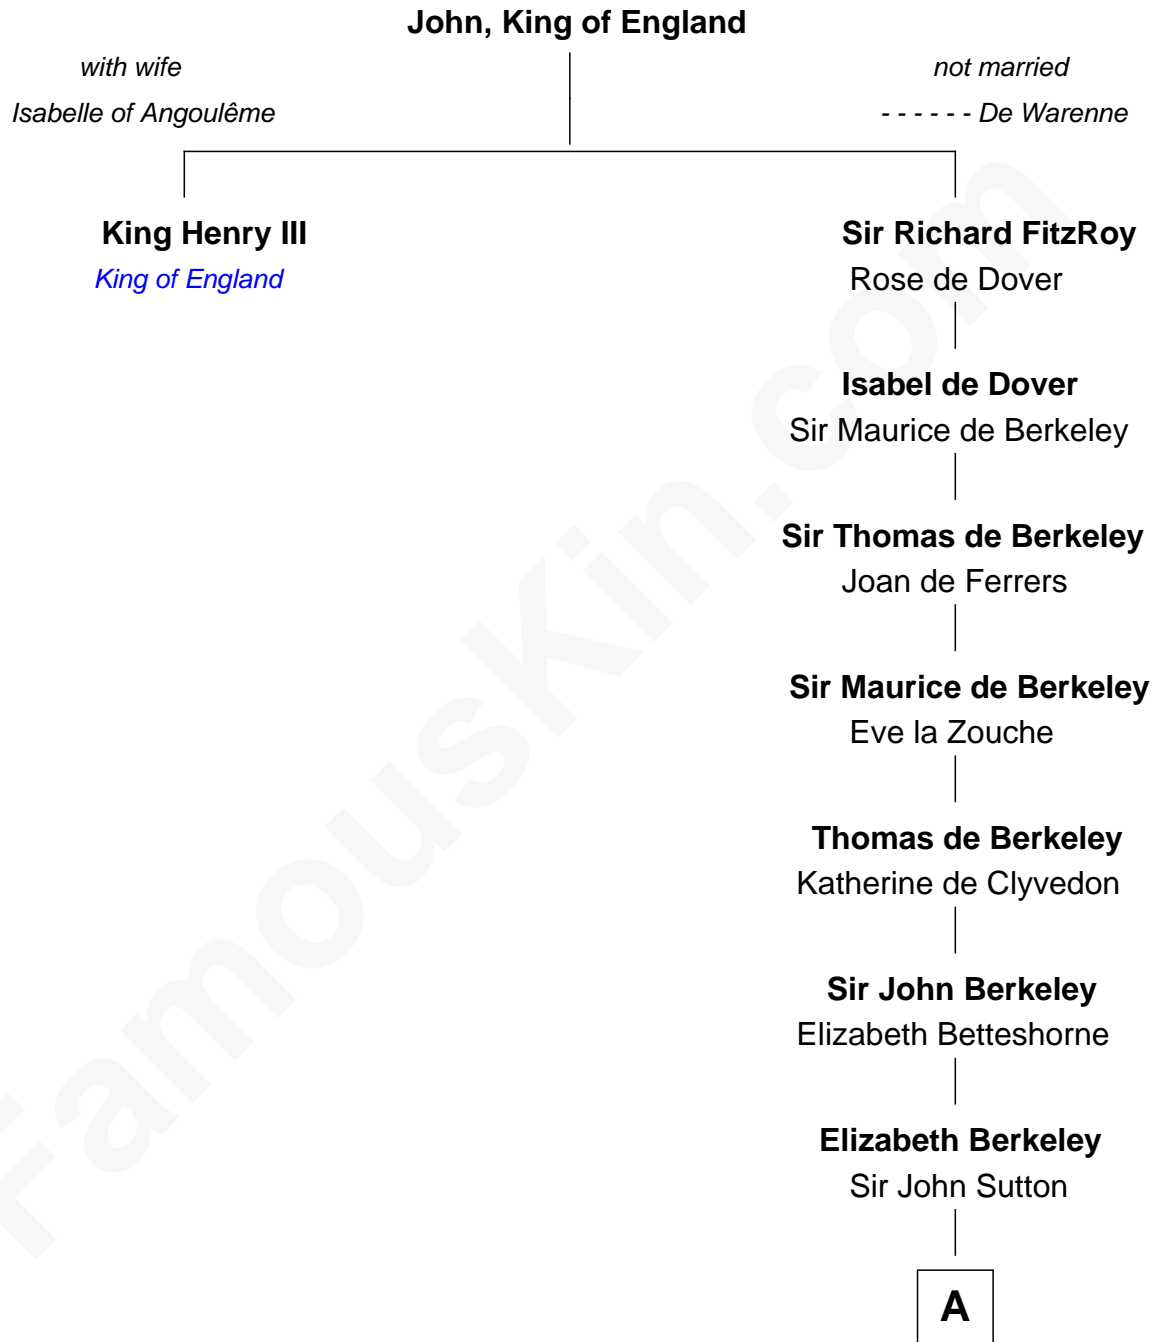

# FamousKin.com Relationship Chart of

**King Henry III**

*King of England*

15th great-granduncle of

**John Langdon**

*Signer of the U.S. Constitution*

**A**

**Sir Edmund Sutton**

Joyce Tiptoft

**Sir Edward Sutton**

Cecily Willoughby

**Sir John Sutton**

Cecily Grey

**Sir Henry Dudley**

----- Ashton

Probable

**Roger Dudley**

Susanna Thorne

**Gov. Thomas Dudley**

Dorothy York

**Rev. Samuel Dudley**

Elizabeth -----

**Elizabeth Dudley**

Kinsley Hall