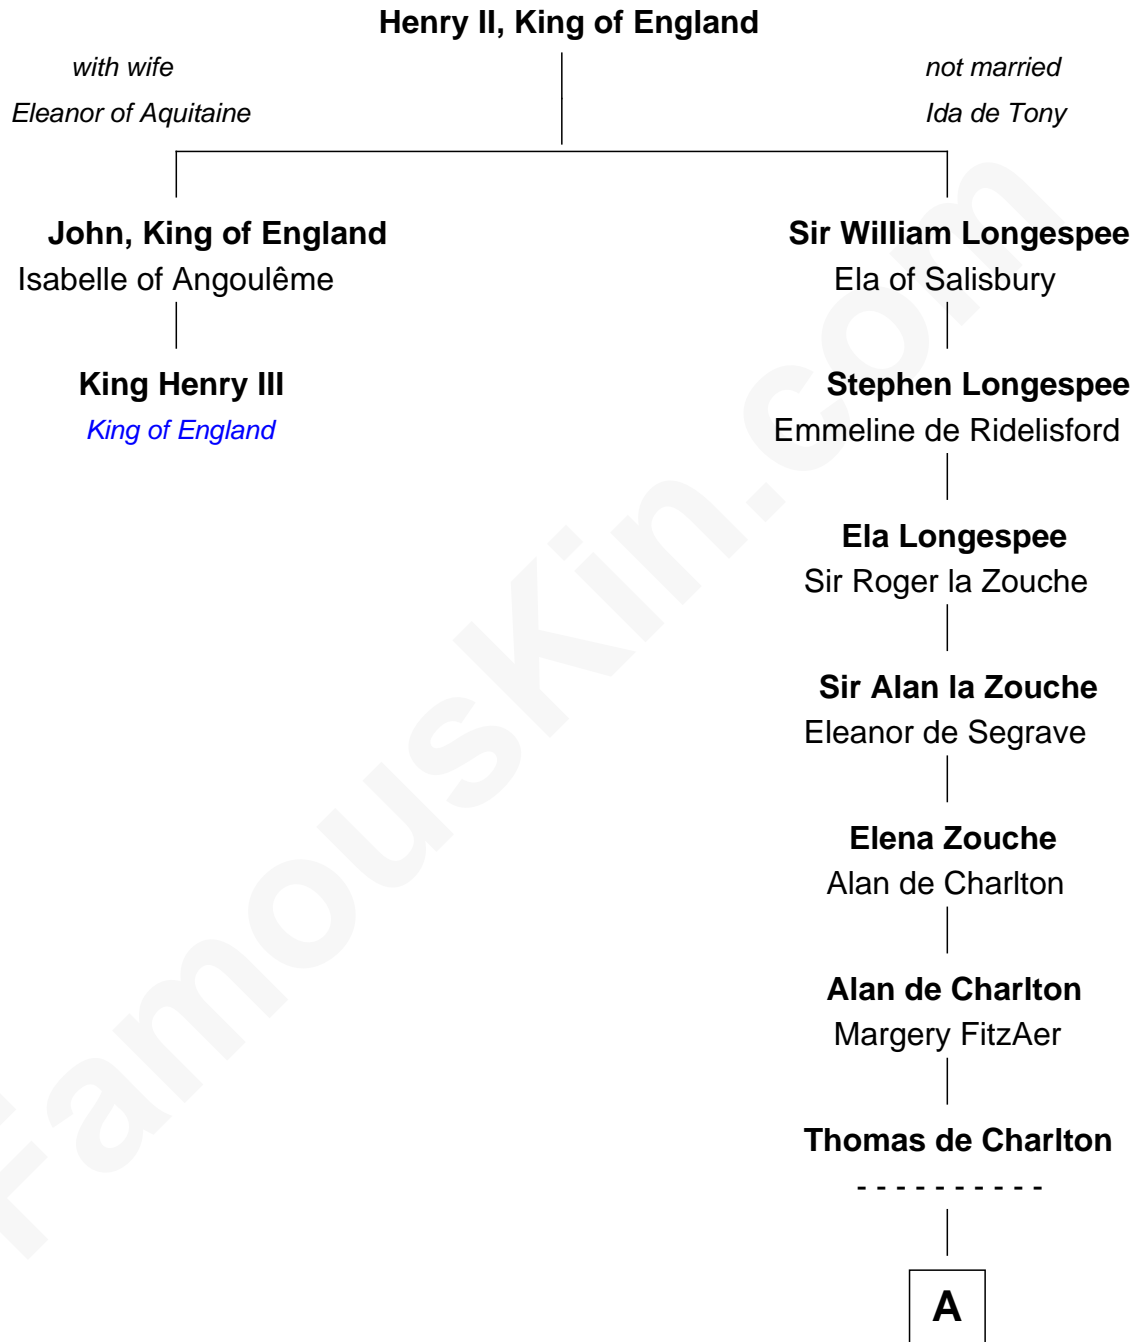

FamousKin.com

Relationship Chart of

King Henry III

King of England

1st cousin 18 times removed of

John Hancock

Signer of the Declaration of Independence

A

Anna de Charlton
William de Knightley

Thomas de Knightley de Charlton
Elizabeth Francis

Robert Charlton
Mary Corbet

Richard Charlton
Elizabeth Mainwaring

Anne Charlton
Randall Grosvenor

Elizabeth Grosvenor
Thomas Bulkeley