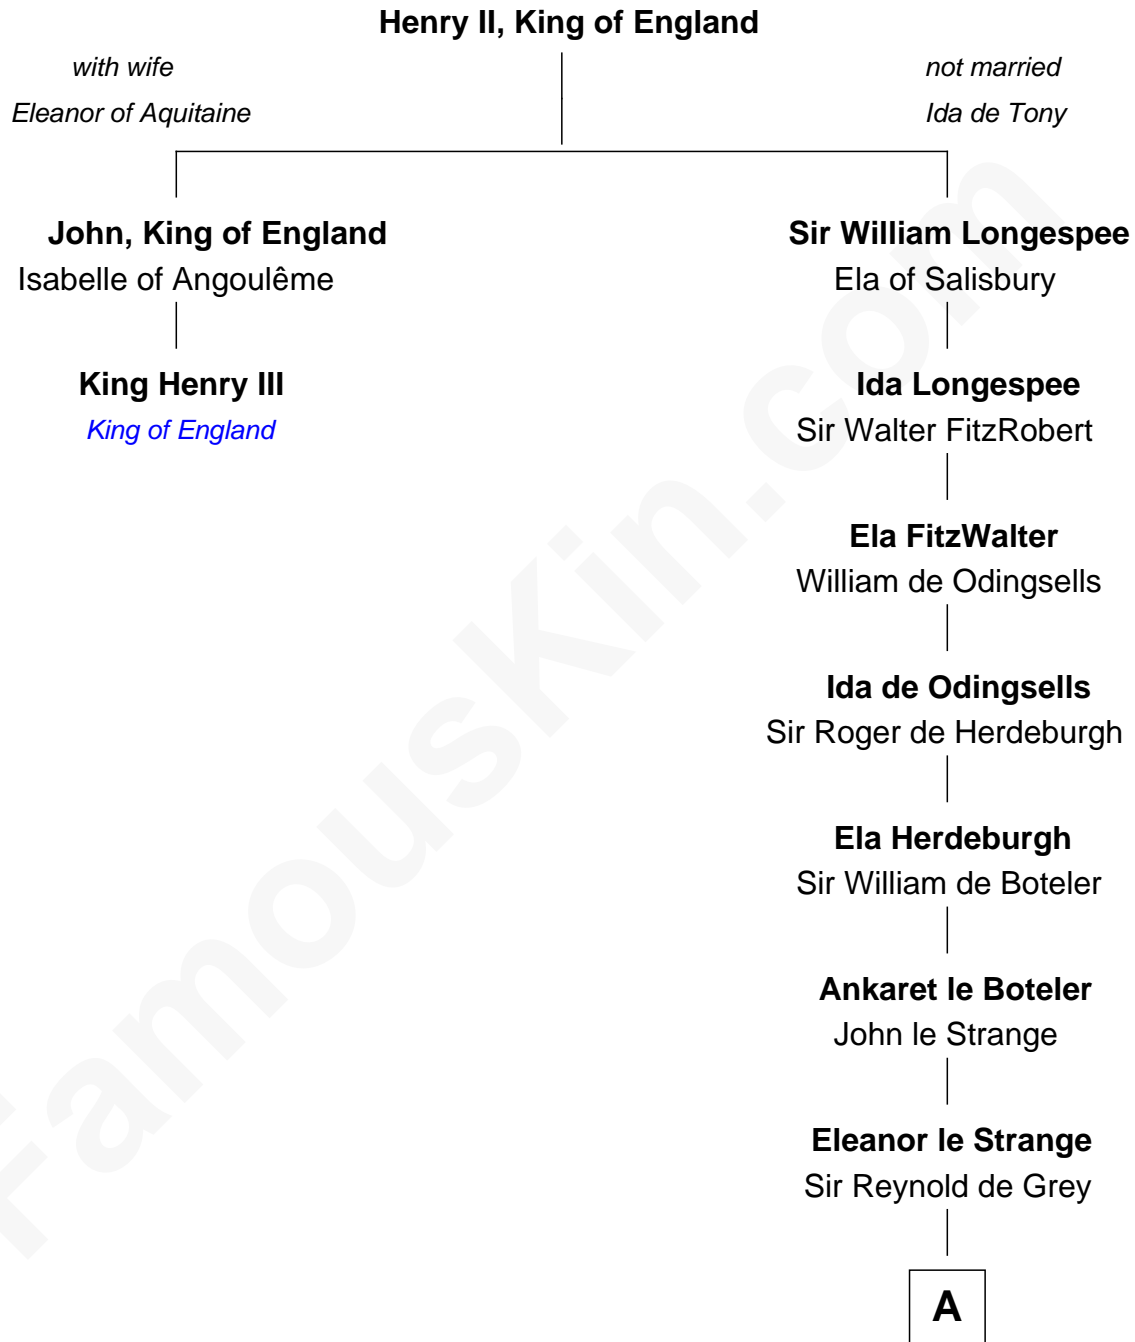

**FamousKin.com**  
**Relationship Chart of**  
**King Henry III**  
*King of England*

1st cousin 17 times removed of

**James Bowdoin**  
*2nd Governor of Massachusetts*

**A**

**Sir Reynold Grey**

Joan Astley

**John Grey**

Elizabeth - - - - -

**Reginald Grey**

Beatrice - - - - -

**Thomas Grey**

Bennett Launcelyn

**Reginald Grey**

Elizabeth Isaac

**Anne Grey**

Simon Digby

**Everard Digby**

Katherine Stockbridge

**Elizabeth Digby**

Enoch Lynde

**Simon Lynde**

Hannah Newgate