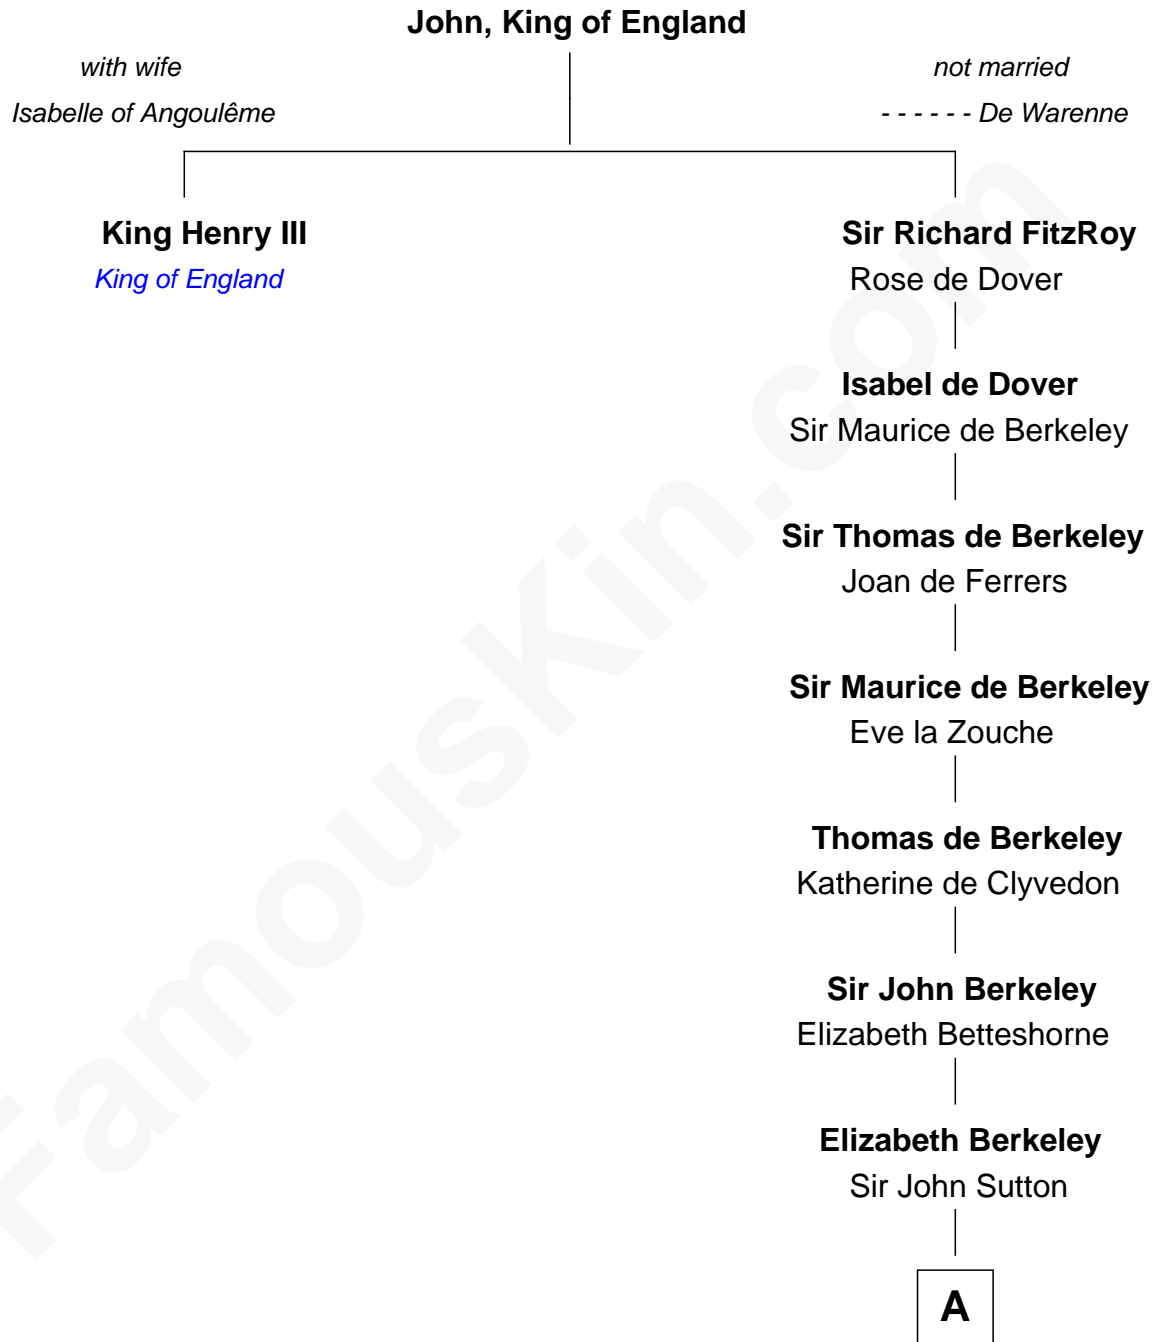

## Relationship Chart of

### King Henry III

*King of England*

19th great-granduncle of

**John Foster Dulles**  
52nd U.S. Secretary of State

**B**

**Joanna Leffingwell**

Charles Lathrop

**Harriet Wadsworth Lathrop**