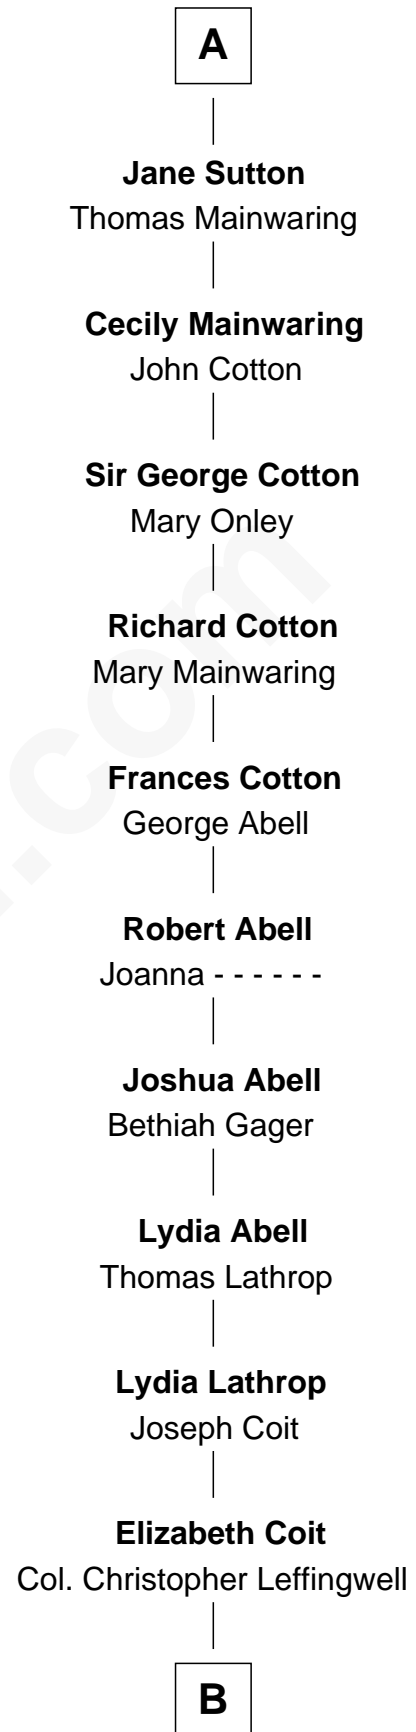

## Relationship Chart of

### King Henry III

*King of England*

19th great-granduncle of

**John Foster Dulles**  
52nd U.S. Secretary of State

**B**

**Joanna Leffingwell**

Charles Lathrop

**Harriet Wadsworth Lathrop**

Rev. Miron Winslow

**Harriet Lathrop Winslow**

Rev. John Welsh Dulles

**Allen Macy Dulles**

Edith Foster

**John Foster Dulles**

*52nd U.S. Secretary of State*