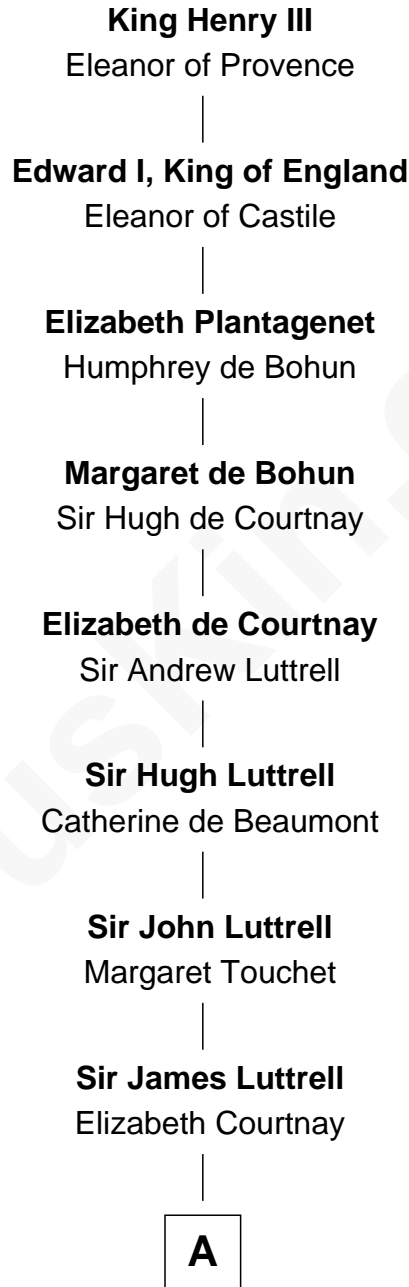

FamousKin.com Relationship Chart of

King Henry III

King of England

10th Great-grandfather of

Percival Lowell

(c1570 - c1666) Great Migration Immigrant 1639

A

—
Sir Hugh Luttrell

Margaret Hill

—
Eleanor Luttrell

Roger Yorke

—
Elizabeth Yorke

Edmund Percival

—
Christian Percival

Richard Lowle

—
Percival Lowell

Great Migration Immigrant 1639